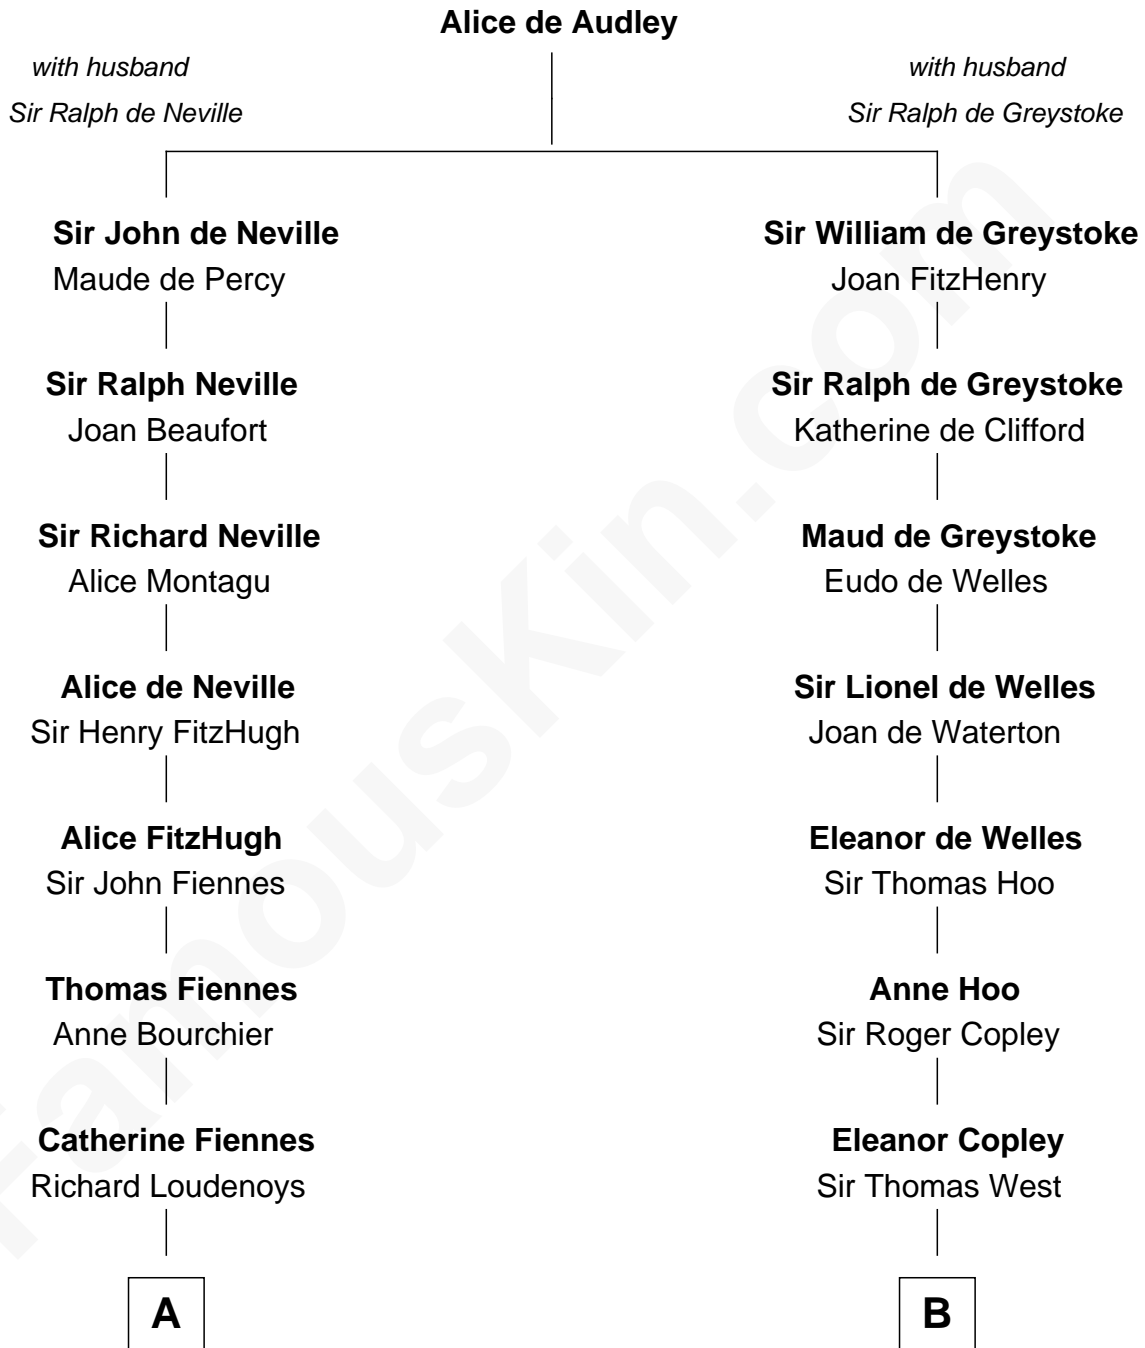

FamousKin.com
Relationship Chart of
Frank Lloyd Wright
American Architect

19th cousin 2 times removed of

George H. W. Bush
41st U.S. President

C

Rev. David Wright

Abigail Goddard

William Carey Wright

Anna Lloyd Jones

Frank Lloyd Wright

American Architect

D

Susan Montfort Shellman

Samuel Howard Fay

Harriet Eleanor Fay

Rev. James Smith Bush

Samuel Prescott Bush

Flora Sheldon

Prescott Sheldon Bush

Dorothy Wear Walker

George H. W. Bush

41st U.S. President