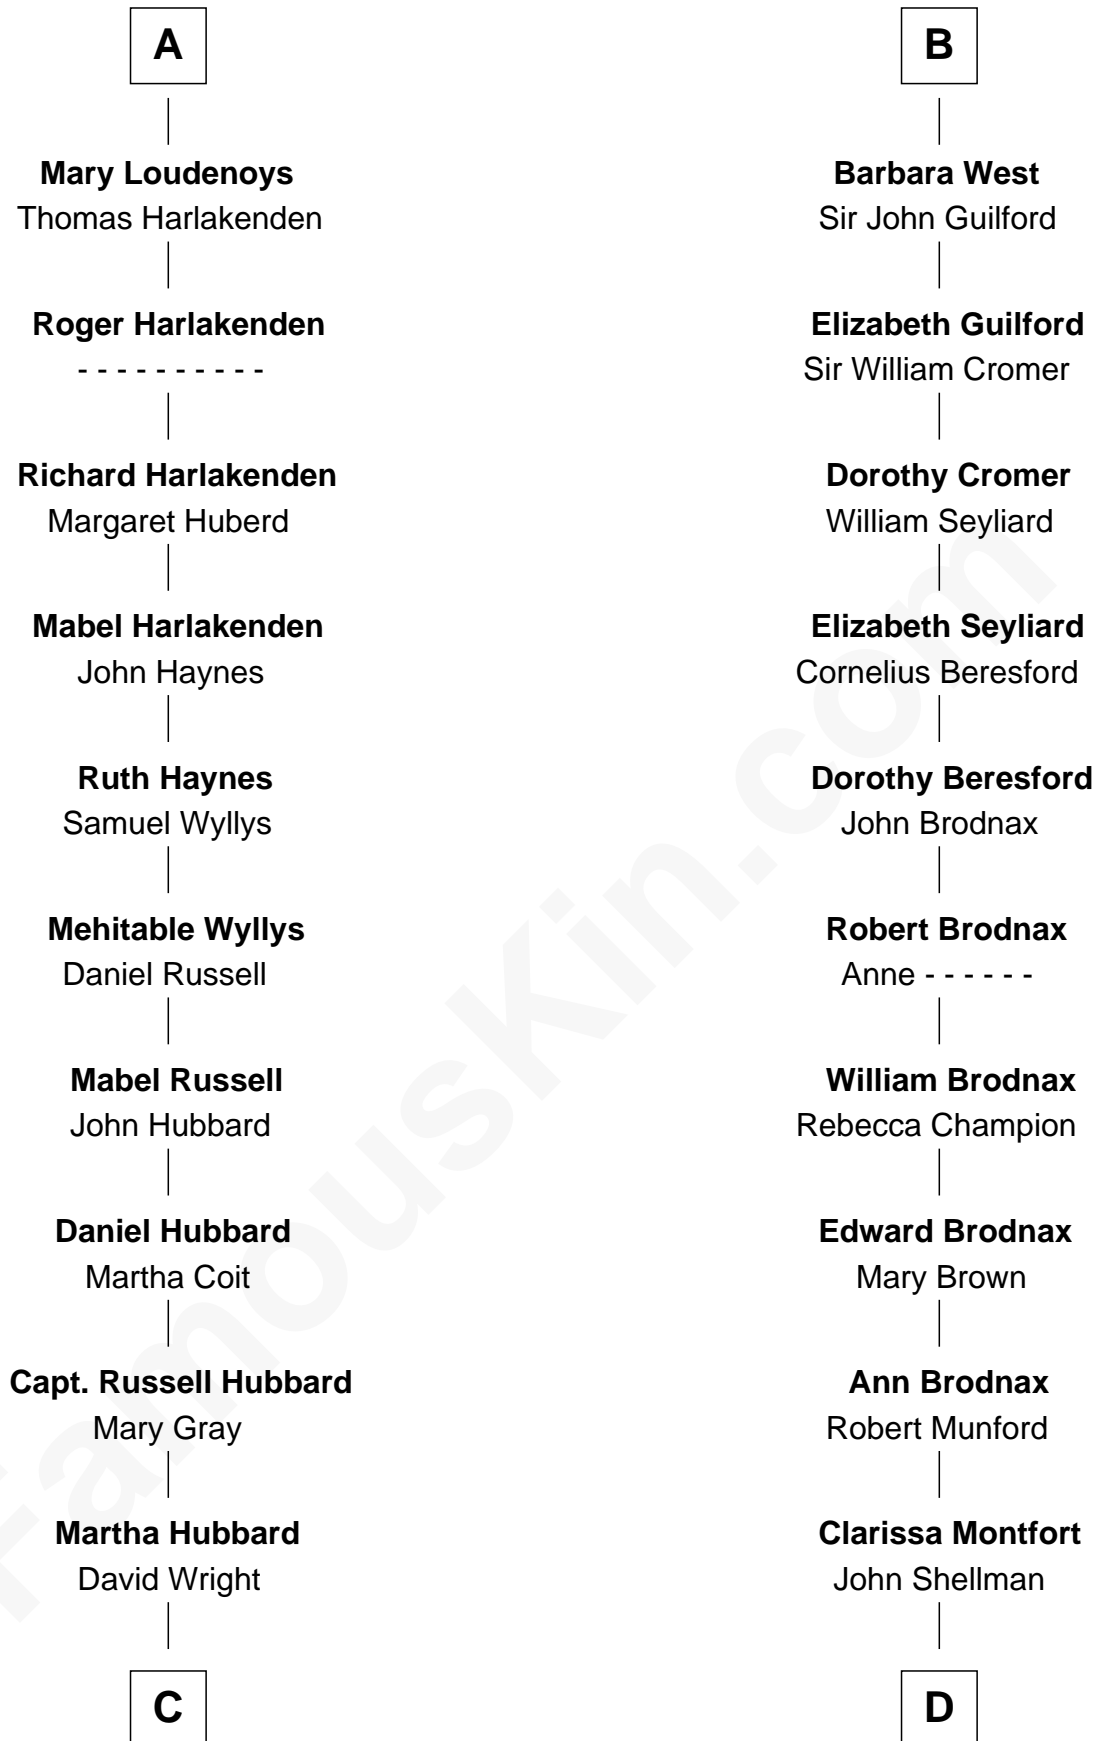

FamousKin.com
Relationship Chart of
Frank Lloyd Wright
American Architect

19th cousin 2 times removed of

George H. W. Bush
41st U.S. President

C

Rev. David Wright

Abigail Goddard

William Carey Wright

Anna Lloyd Jones

Frank Lloyd Wright

American Architect

D

Susan Montfort Shellman

Samuel Howard Fay

Harriet Eleanor Fay

Rev. James Smith Bush

Samuel Prescott Bush

Flora Sheldon

Prescott Sheldon Bush

Dorothy Wear Walker

George H. W. Bush

41st U.S. President