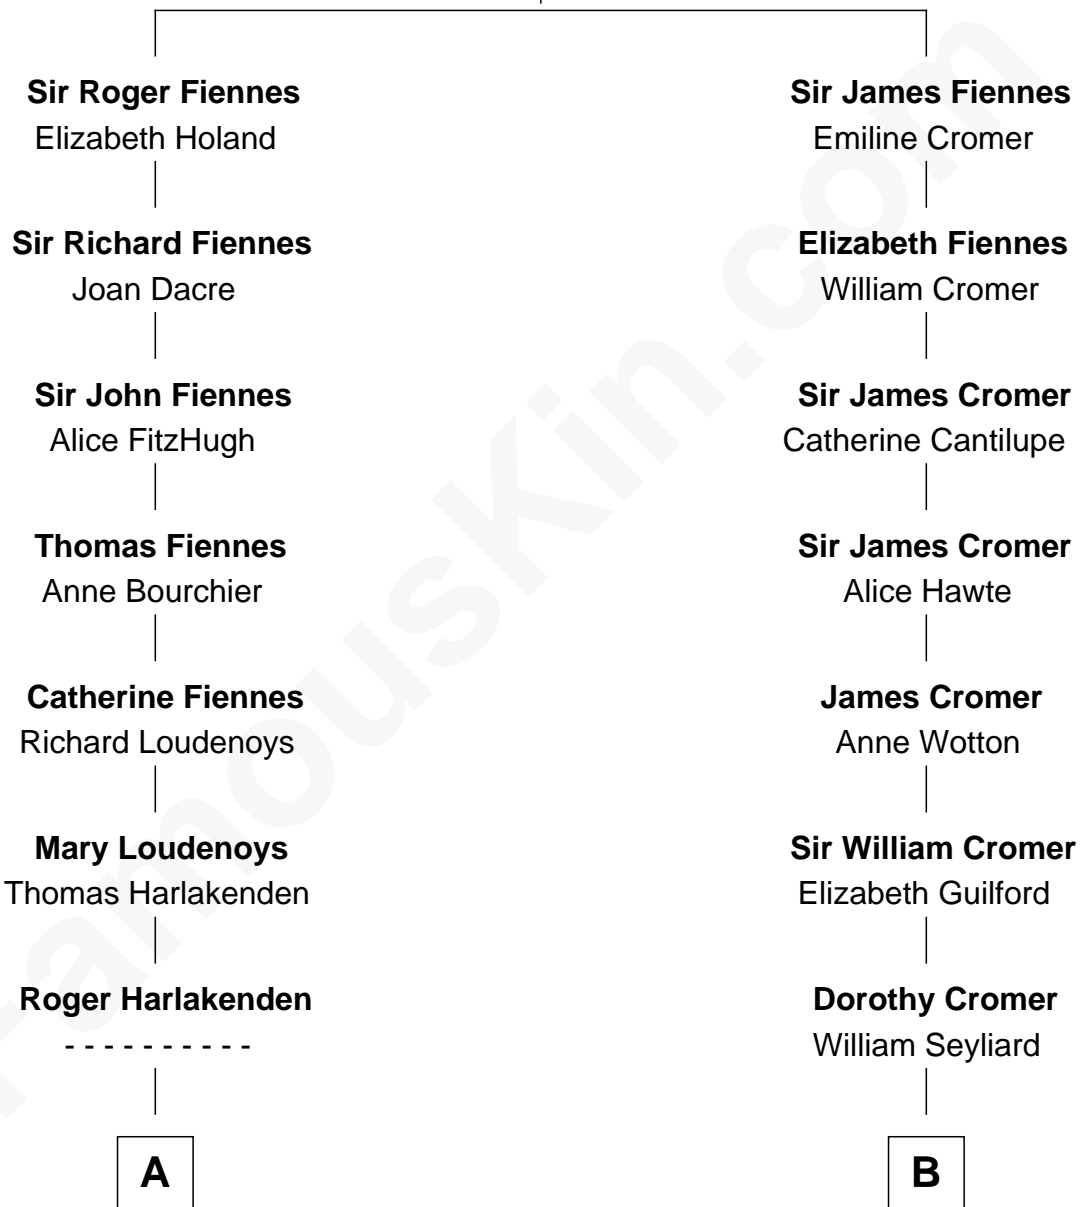

FamousKin.com
Relationship Chart of
Frank Lloyd Wright
American Architect

17th cousin 1 time removed of
George H. W. Bush
41st U.S. President

Sir William Fiennes
 Elizabeth Batisford

C

Prescott Sheldon Bush
Dorothy Wear Walker

George H. W. Bush
41st U.S. President

FamousKin.com