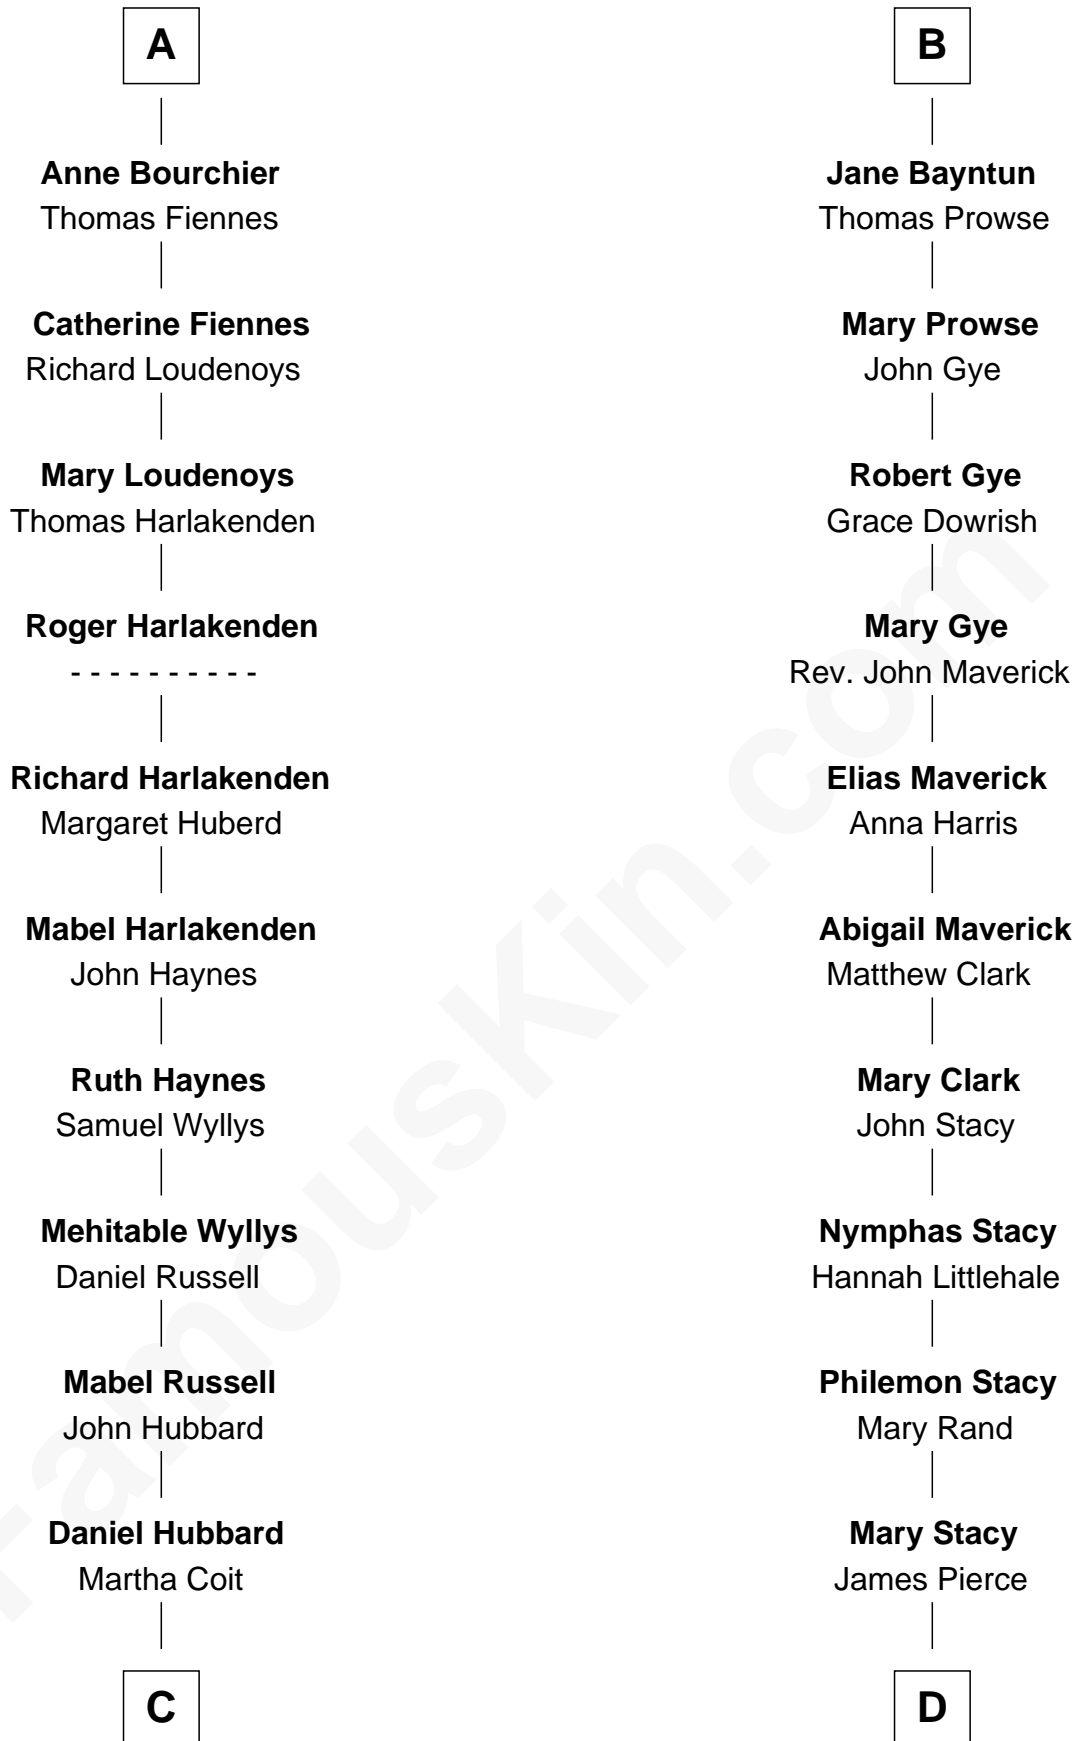

FamousKin.com
Relationship Chart of
Frank Lloyd Wright
American Architect

21st cousin of

Barbara (Pierce) Bush
First Lady of President George H.W. Bush

C

Capt. Russell Hubbard

Mary Gray

Martha Hubbard

David Wright

Rev. David Wright

Abigail Goddard

William Carey Wright

Anna Lloyd Jones

Frank Lloyd Wright

American Architect

D

Gen. James Pierce

Chloe Holbrook

Jonas James Pierce

Kate Pritzel

Scott Pierce

Mabel Marvin

Marvin Pierce

Pauline Robinson

Barbara (Pierce) Bush

First Lady of George H.W. Bush