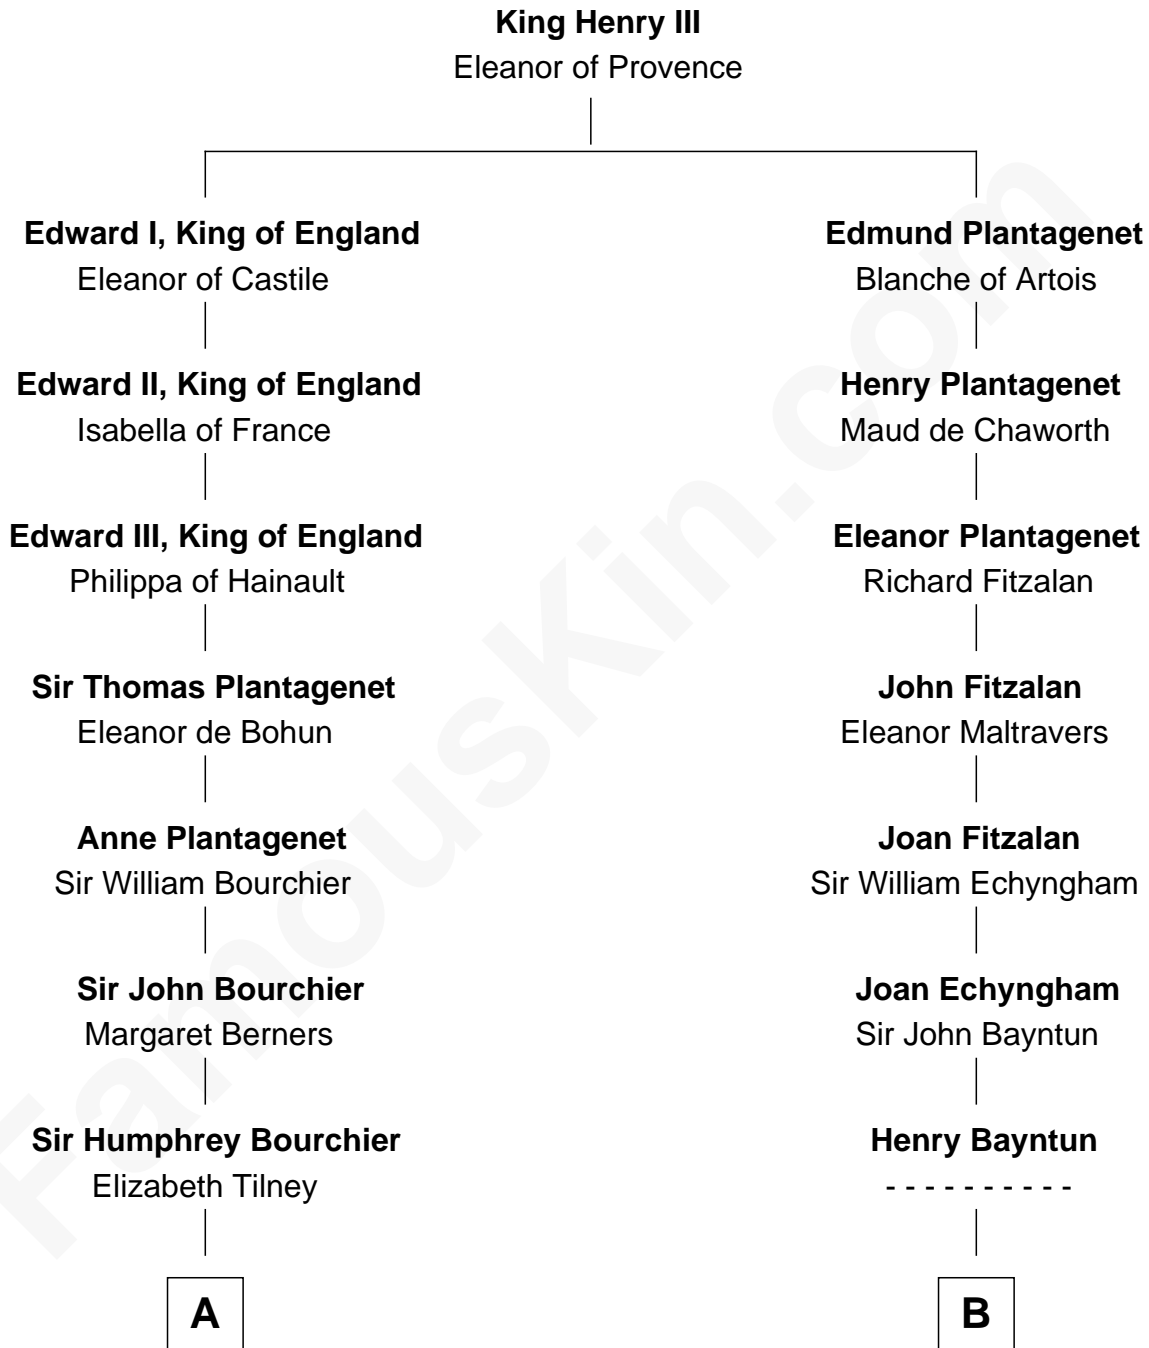

FamousKin.com
Relationship Chart of
Frank Lloyd Wright
American Architect

21st cousin of

Barbara (Pierce) Bush
First Lady of President George H.W. Bush

C

Capt. Russell Hubbard

Mary Gray

Martha Hubbard

David Wright