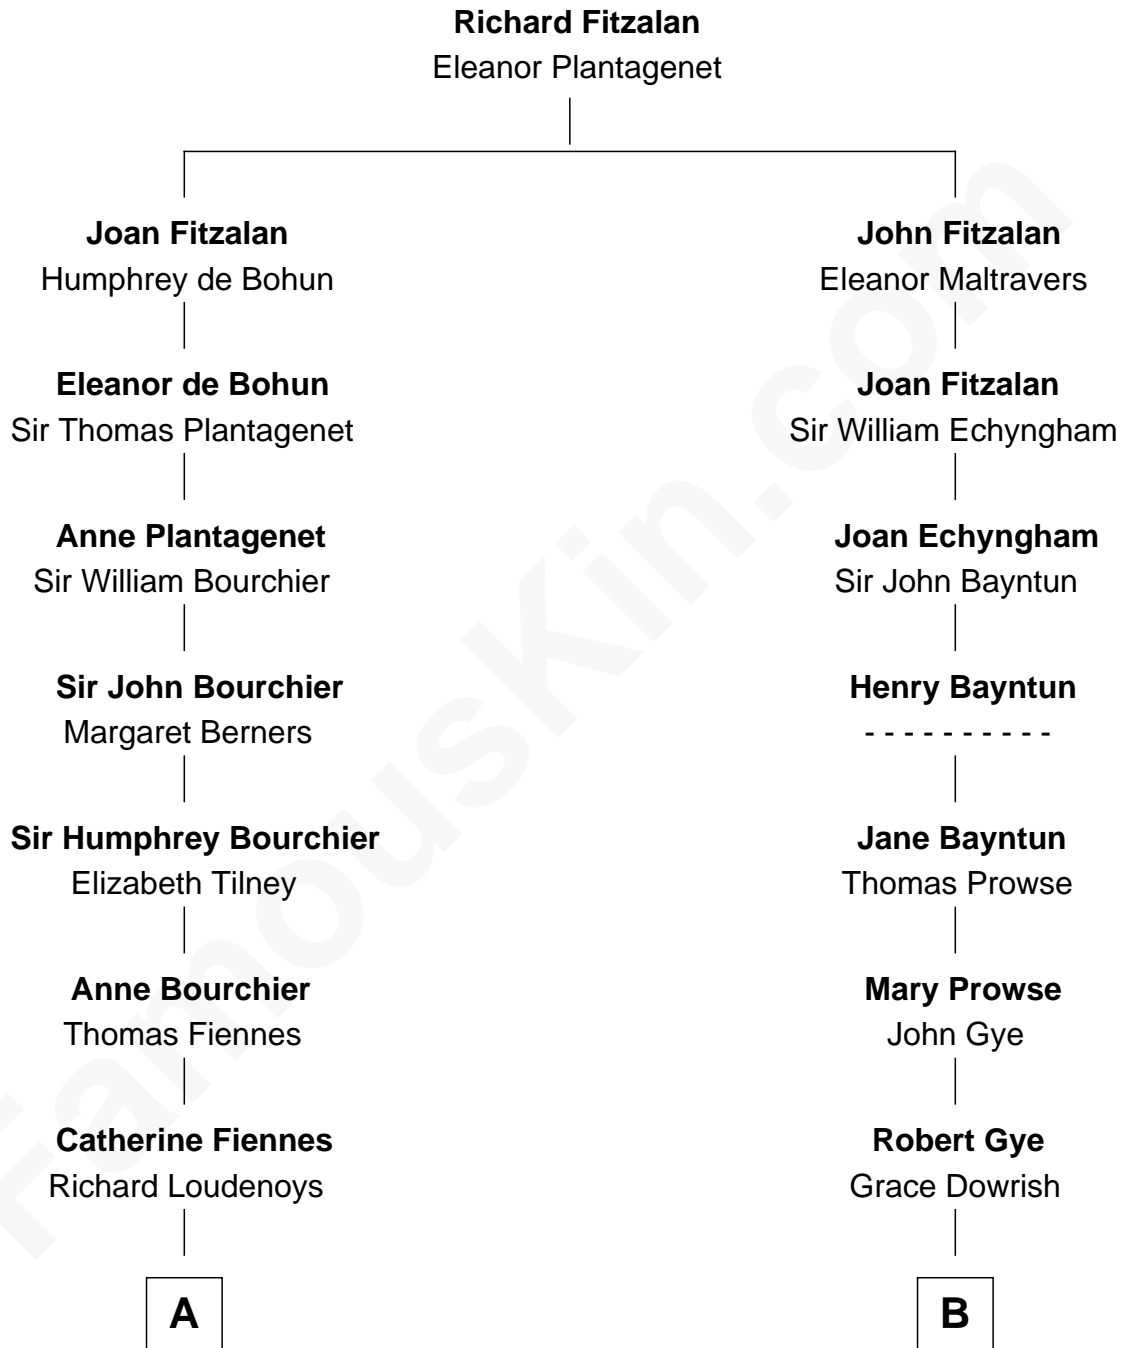

FamousKin.com
Relationship Chart of
Frank Lloyd Wright
American Architect

18th cousin 1 time removed of
Barbara (Pierce) Bush
First Lady of President George H.W. Bush

C

Rev. David Wright

Abigail Goddard

William Carey Wright

Anna Lloyd Jones

Frank Lloyd Wright

American Architect

D

Marvin Pierce

Pauline Robinson

Barbara (Pierce) Bush

First Lady of George H.W. Bush