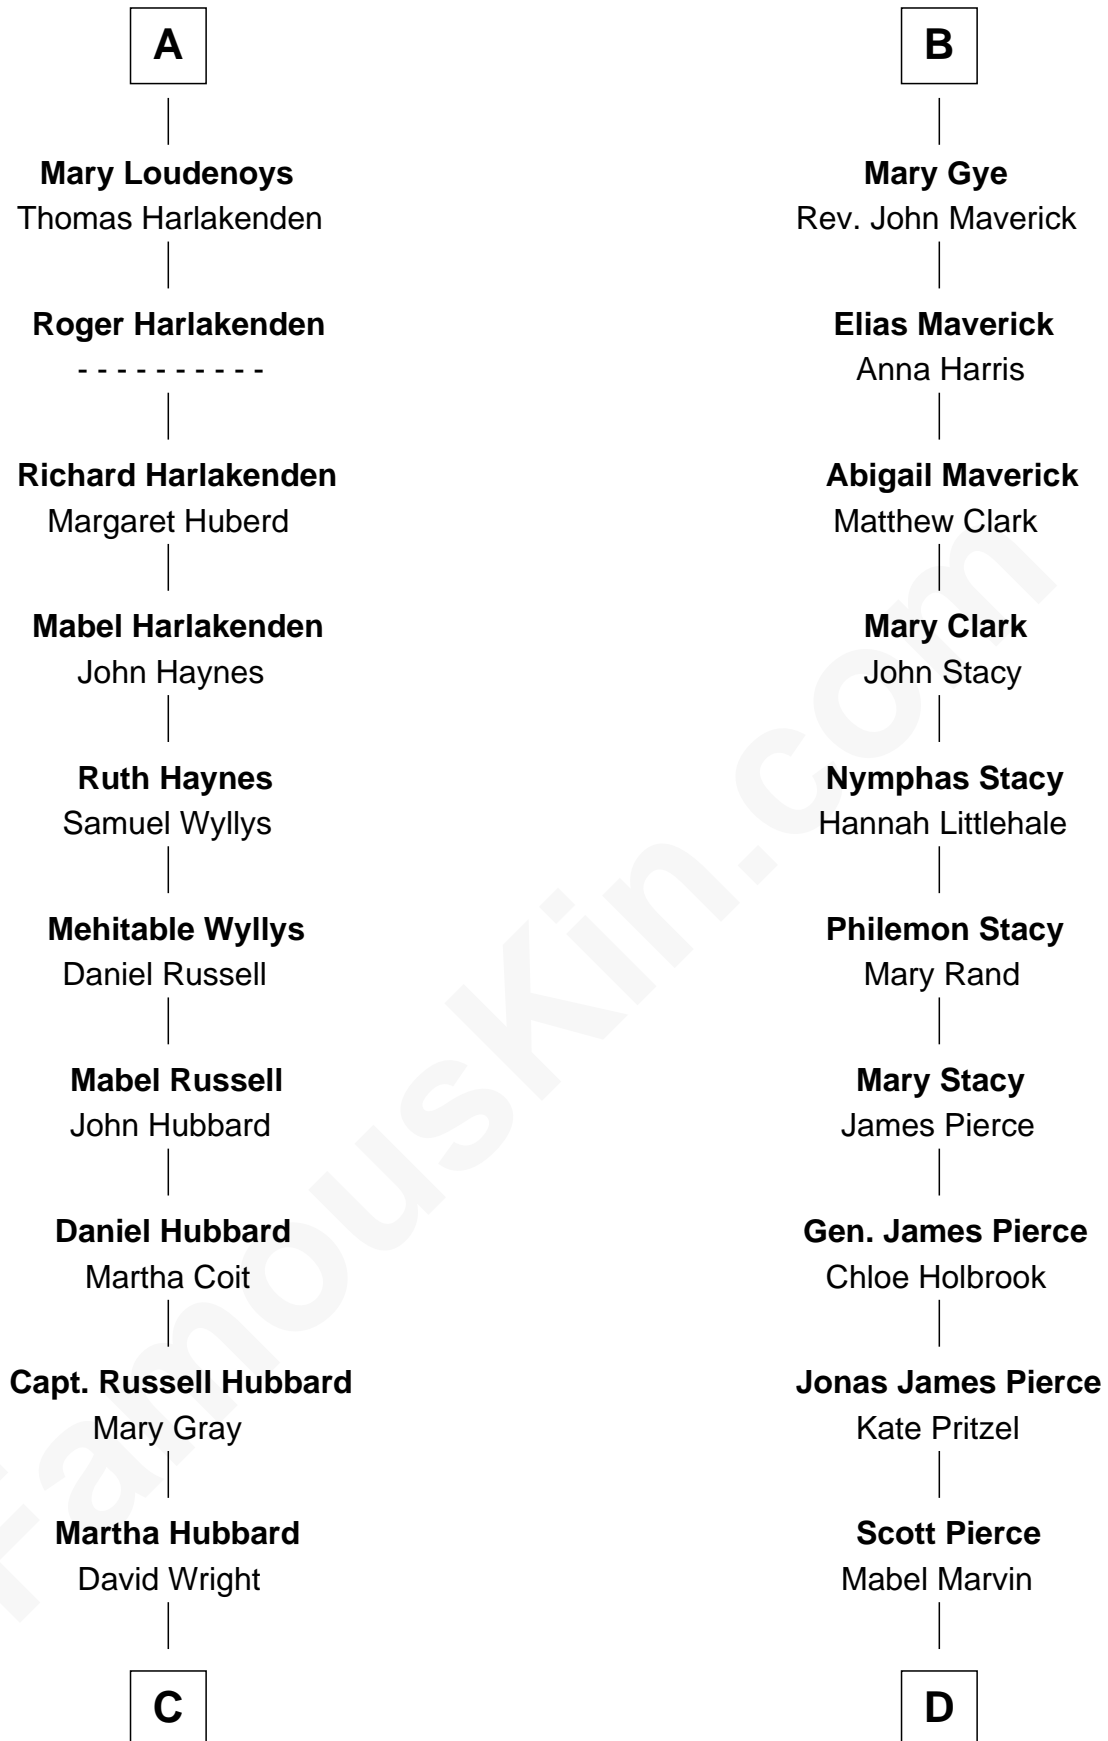

FamousKin.com
Relationship Chart of
Frank Lloyd Wright
American Architect

18th cousin 1 time removed of
Barbara (Pierce) Bush
First Lady of President George H.W. Bush

C

Rev. David Wright

Abigail Goddard

William Carey Wright

Anna Lloyd Jones

Frank Lloyd Wright

American Architect

D

Marvin Pierce

Pauline Robinson

Barbara (Pierce) Bush

First Lady of George H.W. Bush