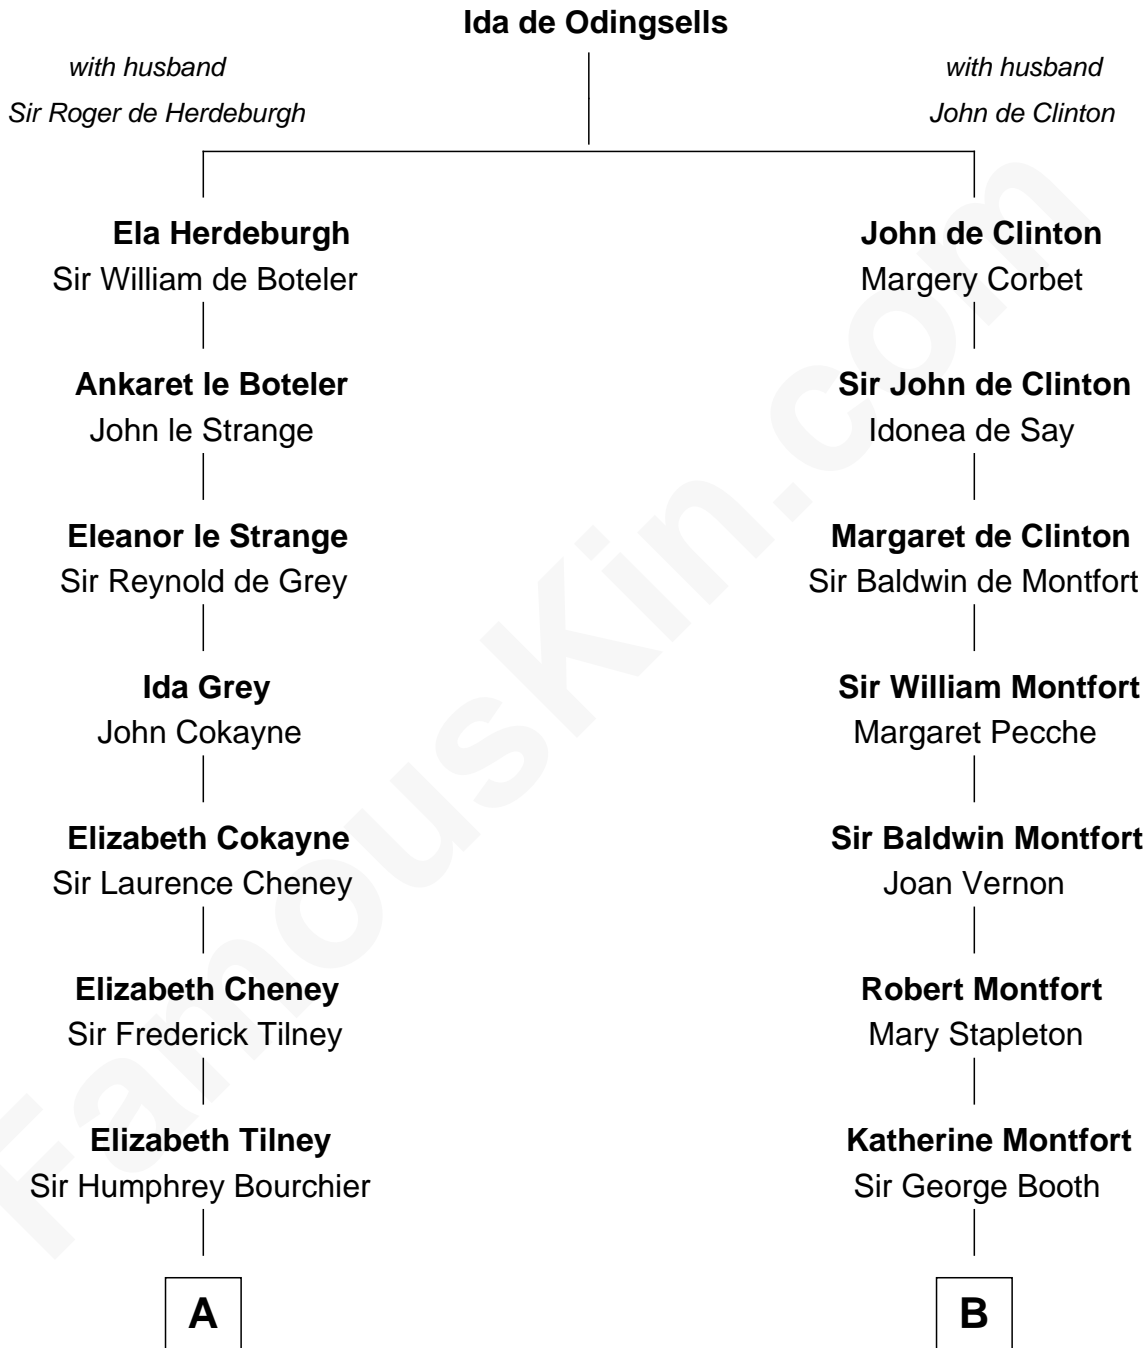

FamousKin.com
Relationship Chart of
Frank Lloyd Wright
American Architect

21st cousin of

Barbara (Pierce) Bush
First Lady of President George H.W. Bush

C

Capt. Russell Hubbard

Mary Gray

Martha Hubbard

David Wright

Julia Ann Place

Jerome Place Marvin

Martha Ann Stokes

Mabel Marvin

Scott Pierce

Marvin Pierce

Pauline Robinson

Barbara (Pierce) Bush