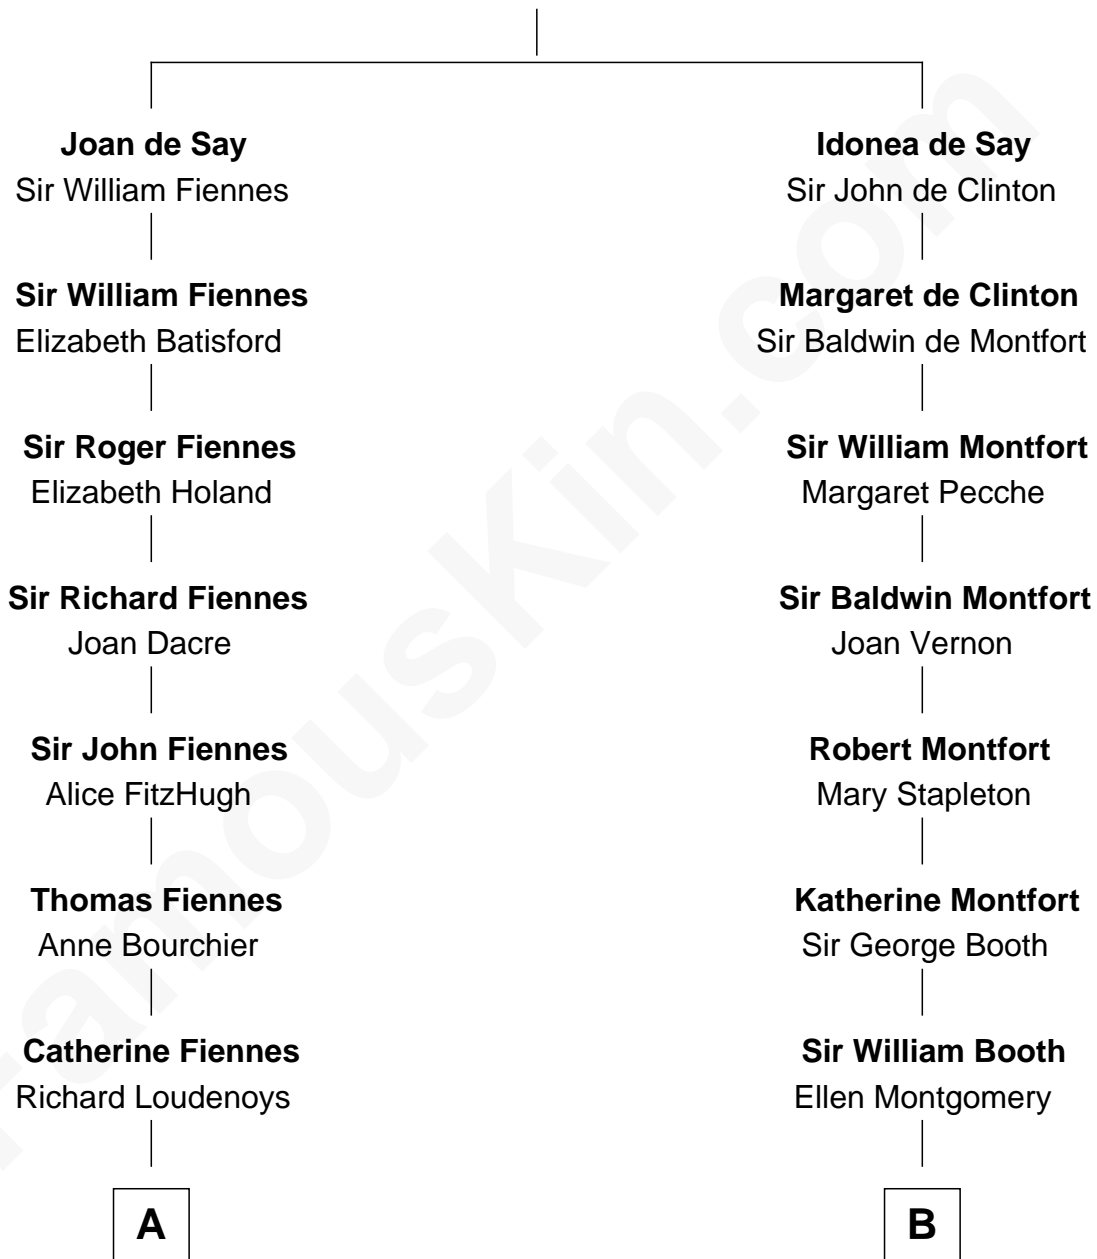

**FamousKin.com**  
**Relationship Chart of**  
**Frank Lloyd Wright**  
*American Architect*

19th cousin 1 time removed of

**Barbara (Pierce) Bush**  
*First Lady of President George H.W. Bush*

**Sir Geoffrey de Say**  
Maud de Beauchamp

**C**

**Rev. David Wright**

Abigail Goddard

**William Carey Wright**

Anna Lloyd Jones

**Frank Lloyd Wright**

*American Architect*

**D**

**Jerome Place Marvin**

Martha Ann Stokes

**Mabel Marvin**

Scott Pierce

**Marvin Pierce**

Pauline Robinson

**Barbara (Pierce) Bush**

*First Lady of George H.W. Bush*