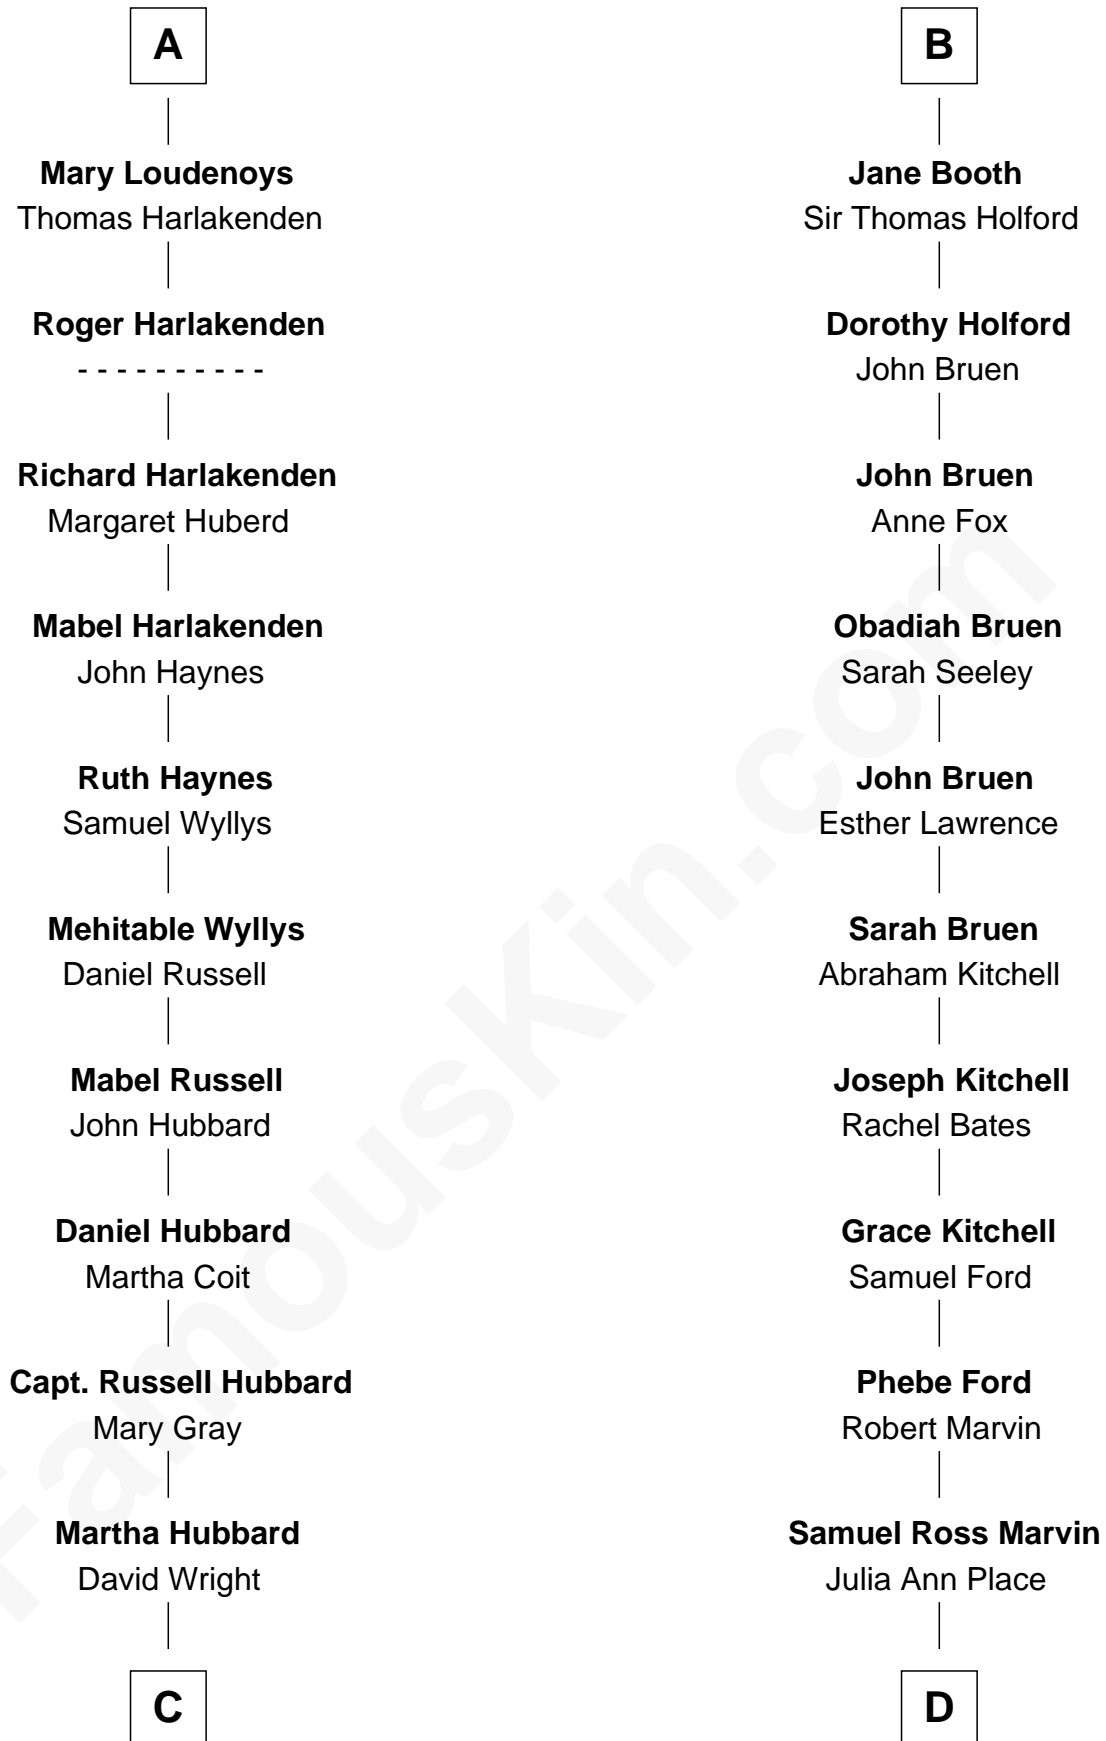

**FamousKin.com**  
**Relationship Chart of**  
**Frank Lloyd Wright**  
*American Architect*

19th cousin 1 time removed of

**Barbara (Pierce) Bush**  
*First Lady of President George H.W. Bush*

**Sir Geoffrey de Say**  
Maud de Beauchamp

**C**

**Rev. David Wright**

Abigail Goddard

**William Carey Wright**

Anna Lloyd Jones

**Frank Lloyd Wright**

*American Architect*

**D**

**Jerome Place Marvin**

Martha Ann Stokes

**Mabel Marvin**

Scott Pierce

**Marvin Pierce**

Pauline Robinson

**Barbara (Pierce) Bush**

*First Lady of George H.W. Bush*