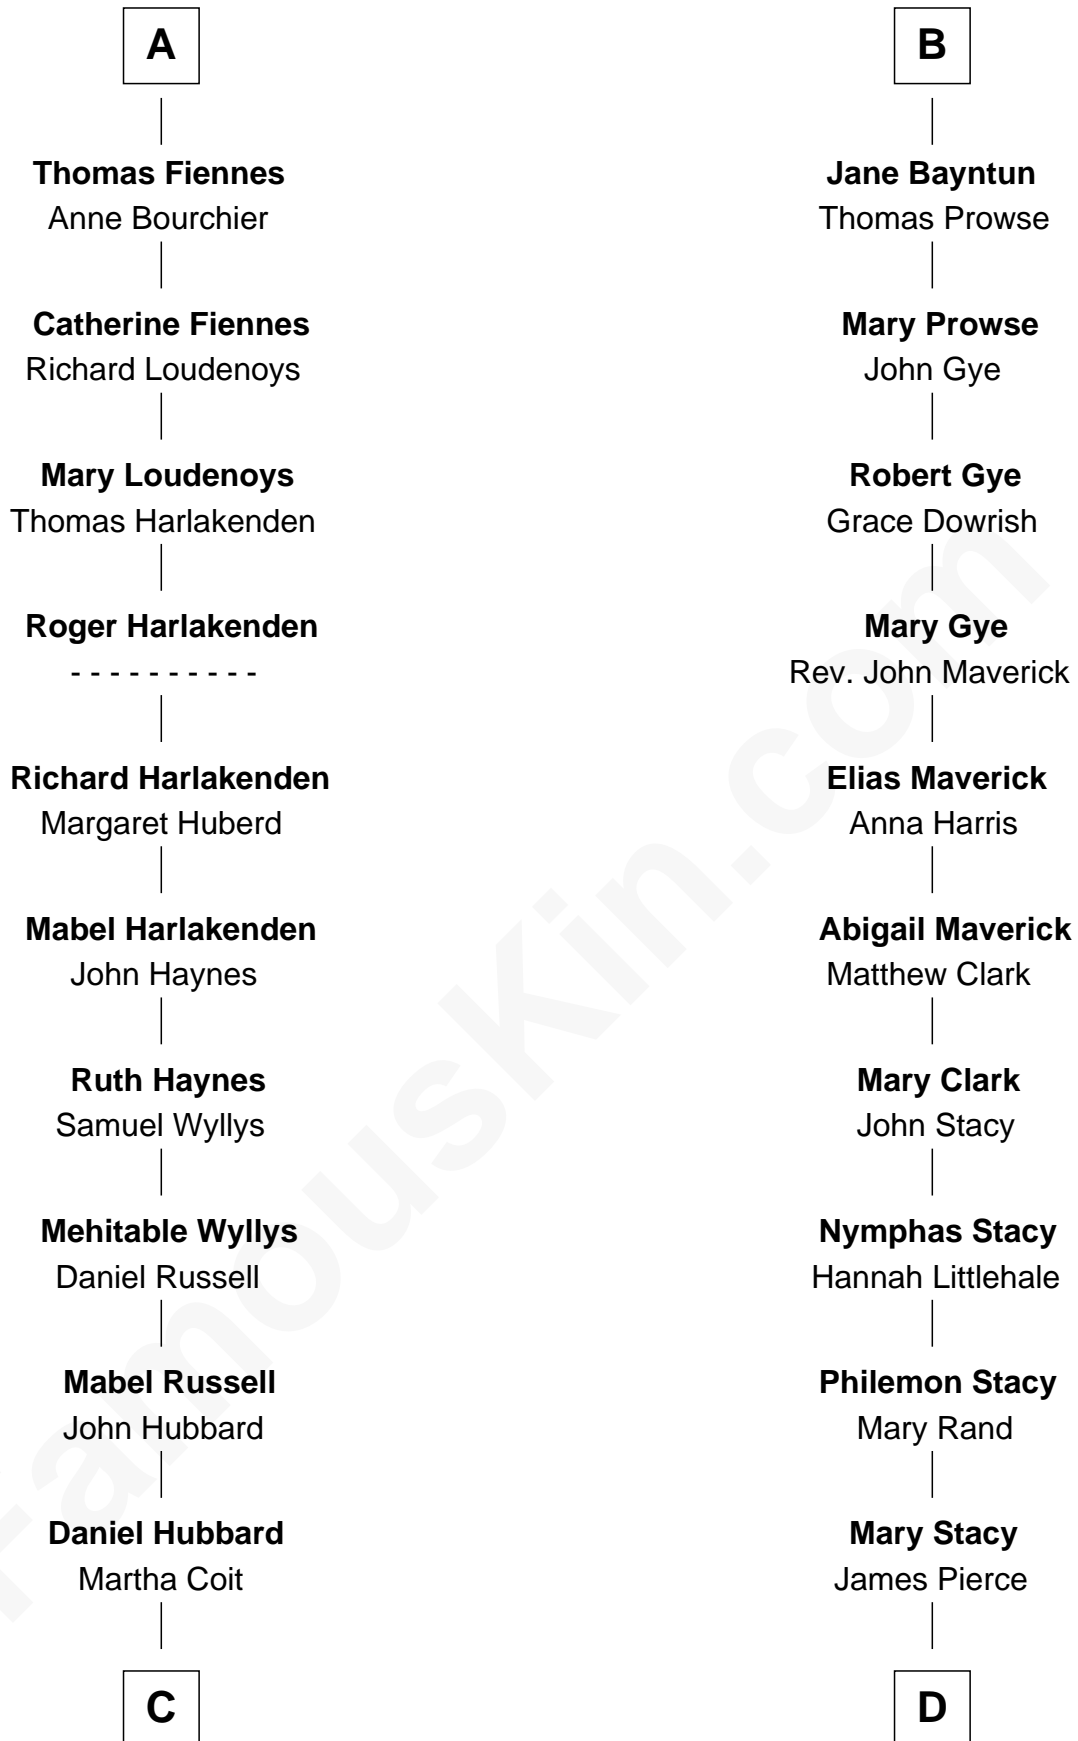

FamousKin.com
Relationship Chart of
Frank Lloyd Wright
American Architect

21st cousin of

Barbara (Pierce) Bush
First Lady of President George H.W. Bush

C

Capt. Russell Hubbard

Mary Gray

Martha Hubbard

David Wright

Rev. David Wright

Abigail Goddard

William Carey Wright

Anna Lloyd Jones

Frank Lloyd Wright

American Architect

D

Gen. James Pierce

Chloe Holbrook

Jonas James Pierce

Kate Pritzel

Scott Pierce

Mabel Marvin

Marvin Pierce

Pauline Robinson

Barbara (Pierce) Bush

First Lady of George H.W. Bush