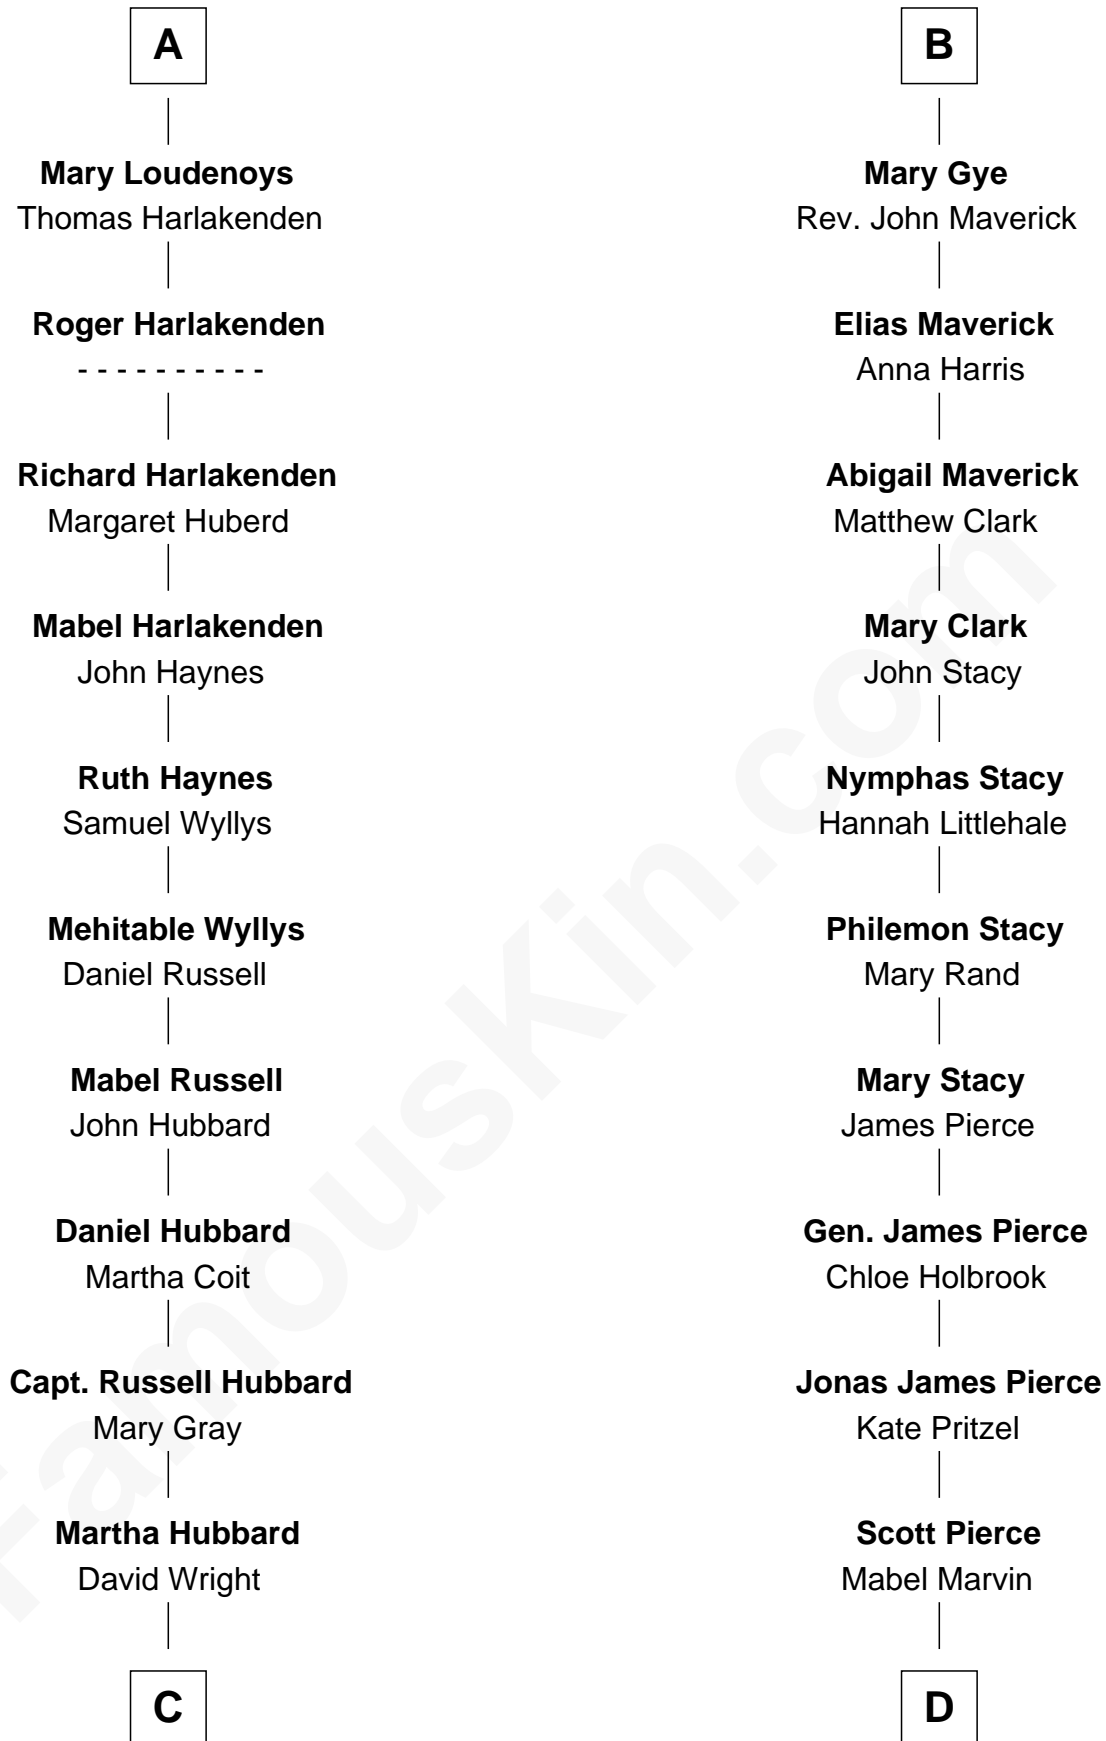

# FamousKin.com Relationship Chart of

**Frank Lloyd Wright**

*American Architect*

19th cousin of

**George W. Bush**

*43rd U.S. President*

**Richard Fitzalan**  
Eleanor Plantagenet

**C**

**Rev. David Wright**

Abigail Goddard

**William Carey Wright**

Anna Lloyd Jones

**Frank Lloyd Wright**

*American Architect*

**D**

**Marvin Pierce**

Pauline Robinson

**Barbara Pierce**

George Herbert Walker Bush

**George W. Bush**

*43rd U.S. President*