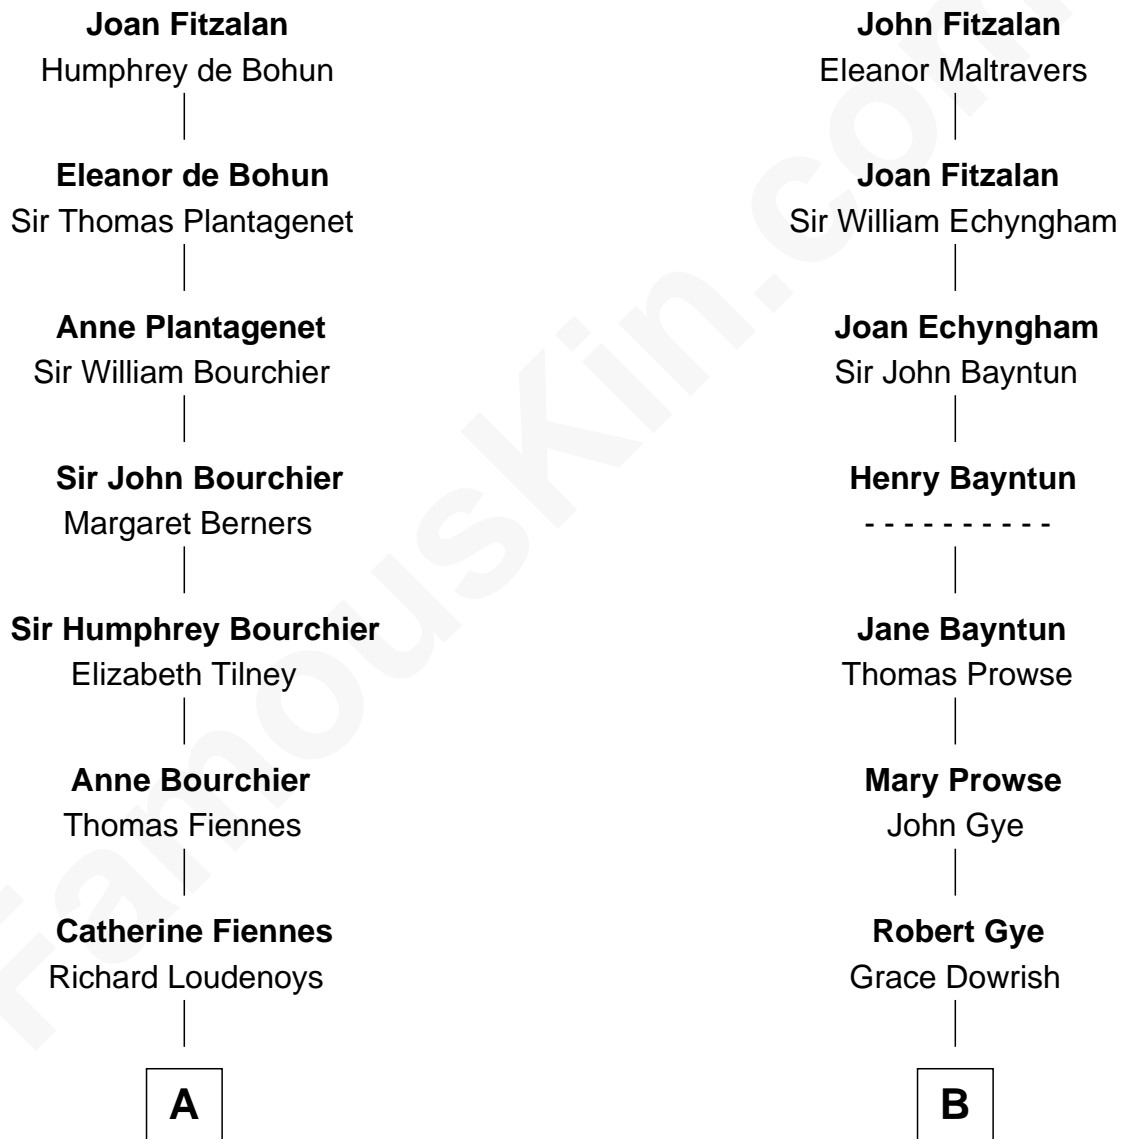

# FamousKin.com Relationship Chart of

**Frank Lloyd Wright**

*American Architect*

19th cousin of

**George W. Bush**

*43rd U.S. President*

**Richard Fitzalan**  
Eleanor Plantagenet

**C**

**Rev. David Wright**

Abigail Goddard

**William Carey Wright**

Anna Lloyd Jones

**Frank Lloyd Wright**

*American Architect*

**D**

**Marvin Pierce**