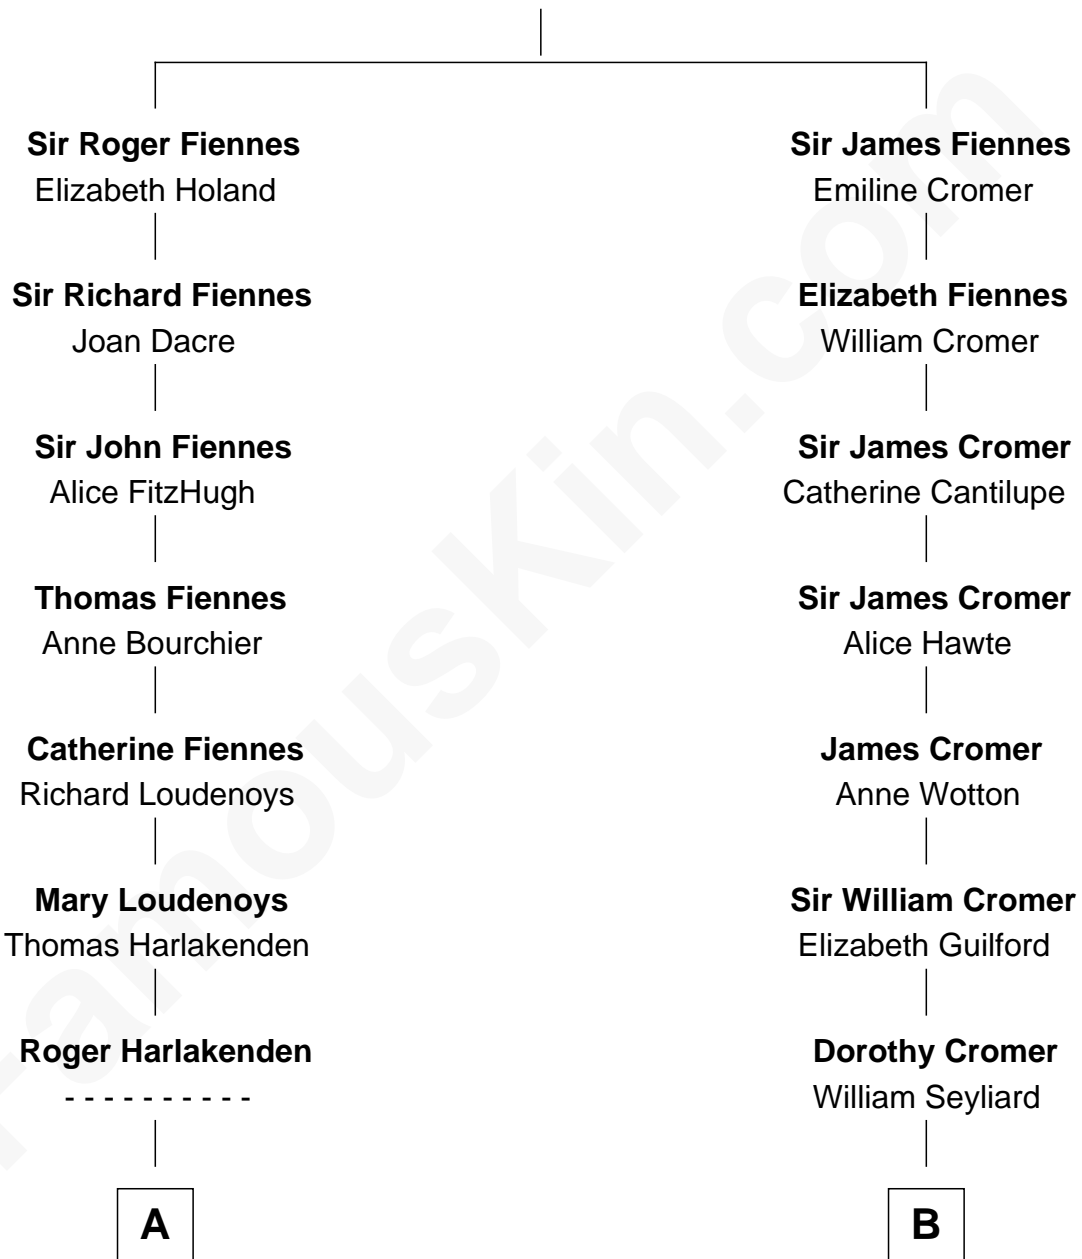

FamousKin.com
Relationship Chart of
Frank Lloyd Wright
American Architect

17th cousin 2 times removed of

George W. Bush
43rd U.S. President

Sir William Fiennes
 Elizabeth Batisford

C

Prescott Sheldon Bush

Dorothy Wear Walker

George Herbert Walker Bush

Barbara Pierce

George W. Bush

43rd U.S. President

FamousKin.com