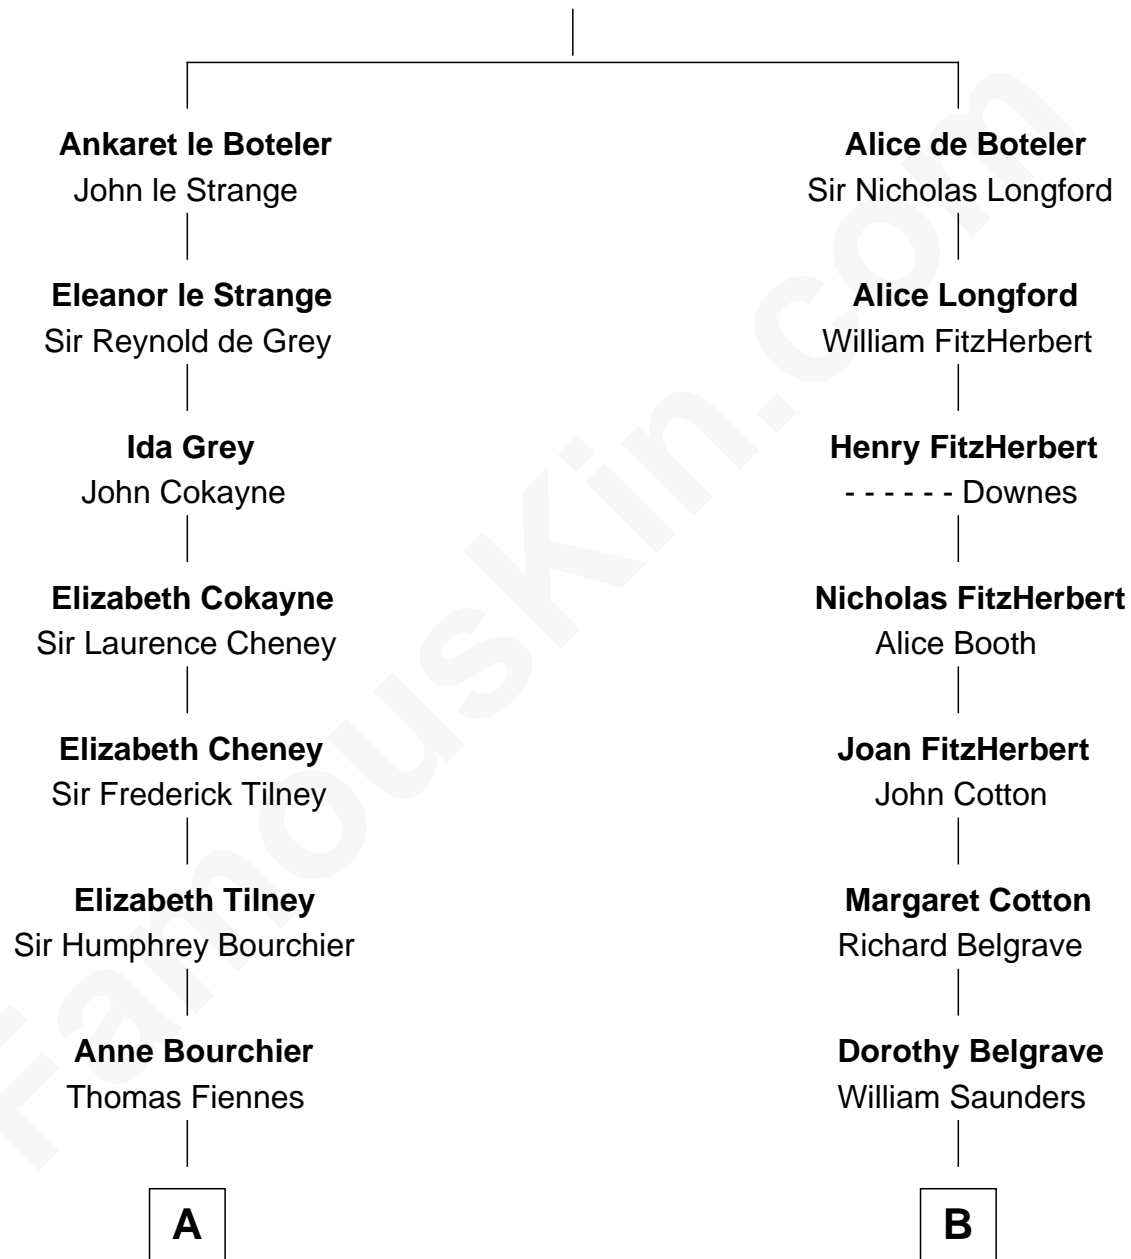

FamousKin.com Relationship Chart of

Frank Lloyd Wright

American Architect

20th cousin of

Bette Davis

Movie Actress

Sir William de Boteler

Ela Herdeburgh

C

Martha Hubbard

David Wright

Rev. David Wright

Abigail Goddard

William Carey Wright

Anna Lloyd Jones

Frank Lloyd Wright

American Architect

D

Harriet Jane Bailey

Charles Otis Thompson

Harriet Eugenia Thompson

William Aaron Favor

Ruth Augusta Favor

Harlow Morrell Davis