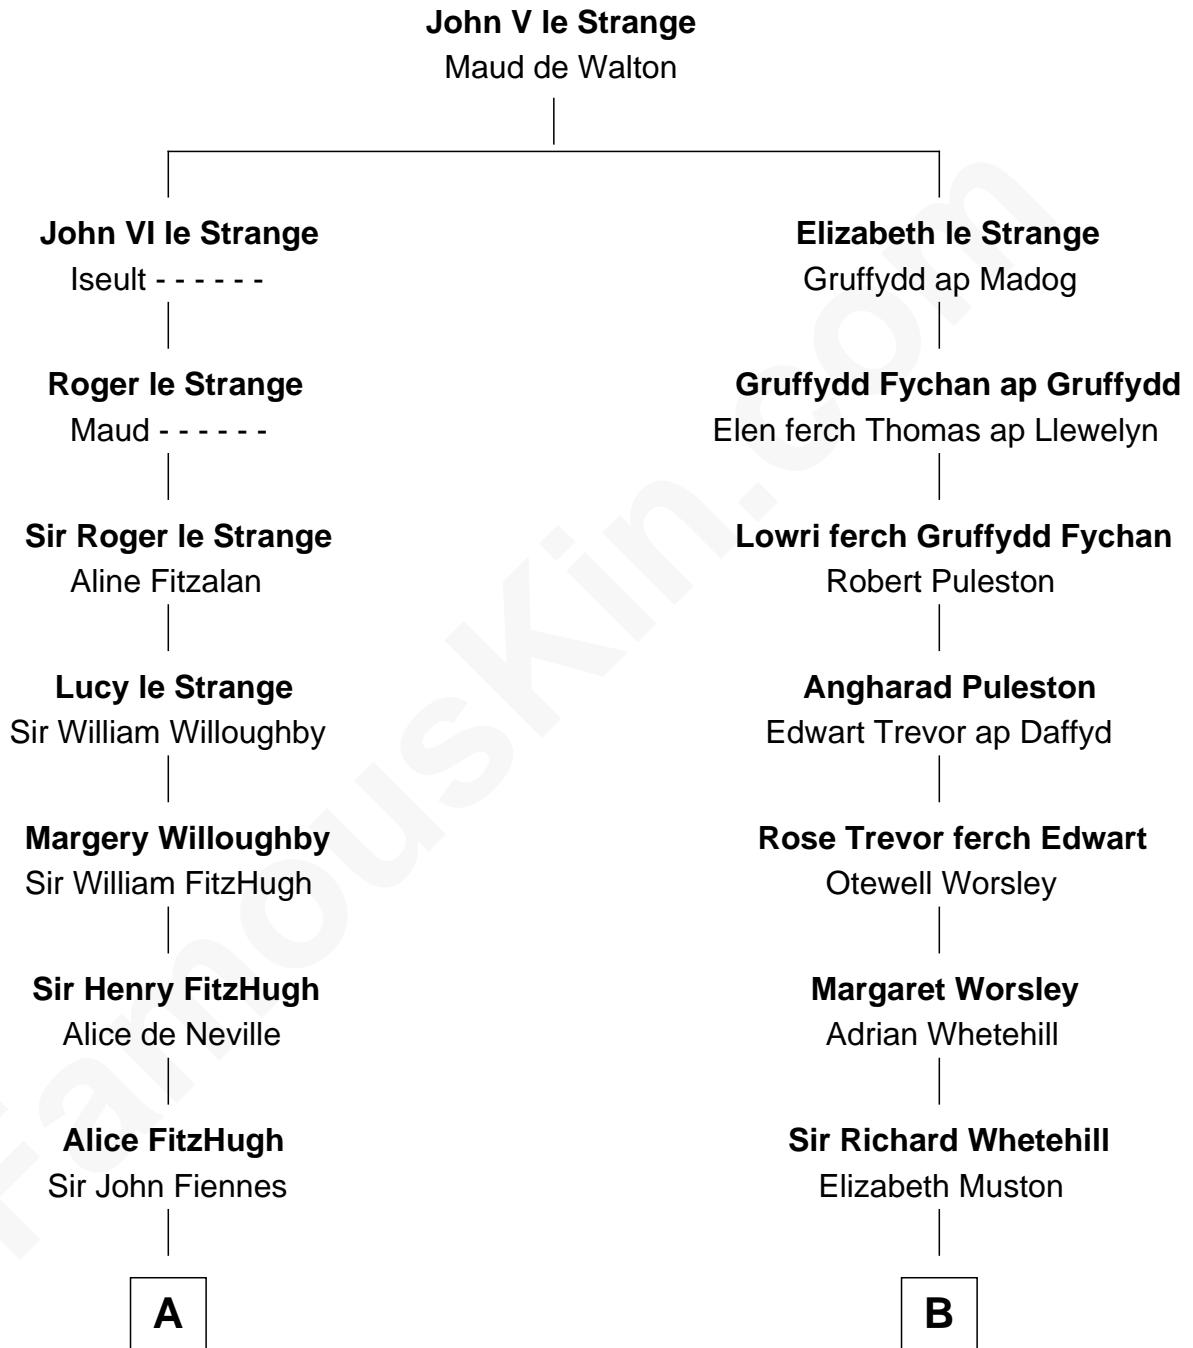

FamousKin.com
Relationship Chart of
Frank Lloyd Wright
American Architect

16th cousin 5 times removed of
Eliphalet Remington
Founder of Remington Arms Company

FamousKin.com