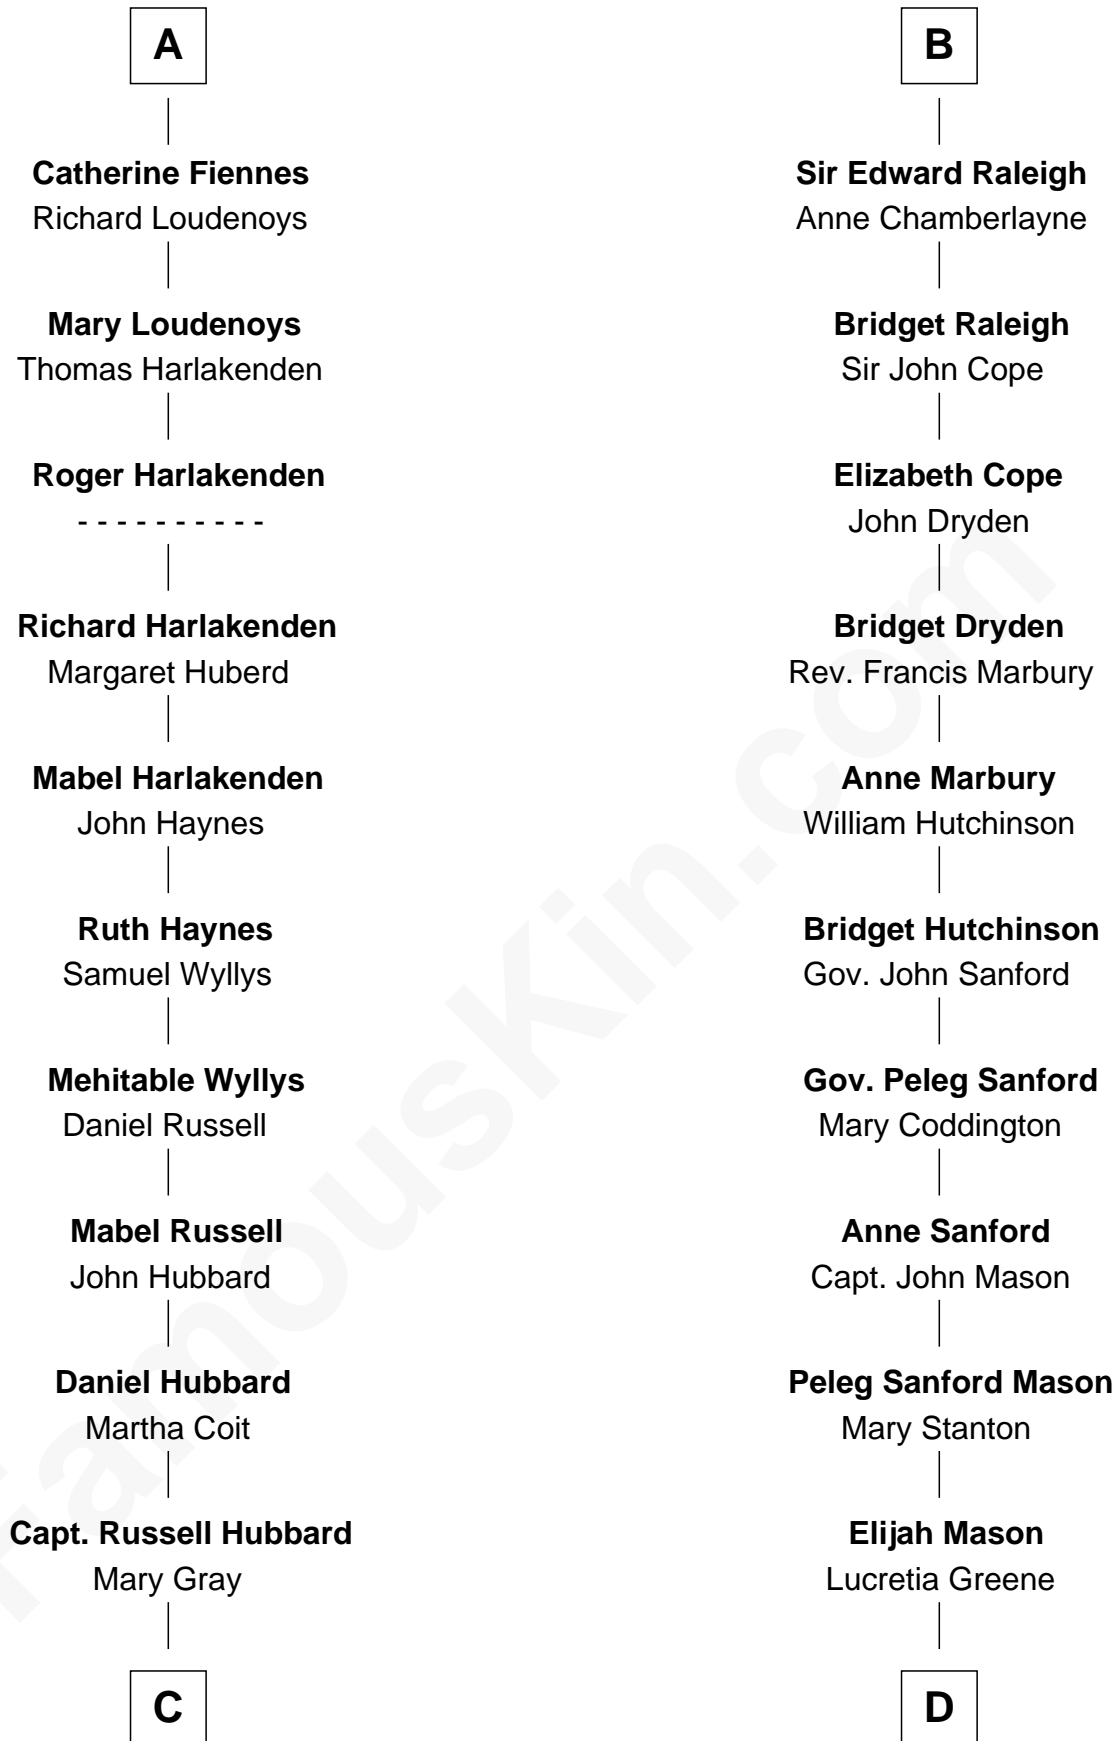

**FamousKin.com**  
**Relationship Chart of**  
**Frank Lloyd Wright**  
*American Architect*

**18th cousin 2 times removed of**  
**Lucretia (Rudolph) Garfield**  
*First Lady of President James Garfield*

**C**

**Martha Hubbard**

David Wright

**Rev. David Wright**

Abigail Goddard

**William Carey Wright**

Anna Lloyd Jones

**Frank Lloyd Wright**

*American Architect*

**D**

**Arabella Greene Mason**

Zebulon Rudolph

**Lucretia (Rudolph) Garfield**

*First Lady of James Garfield*

FamousKin.com