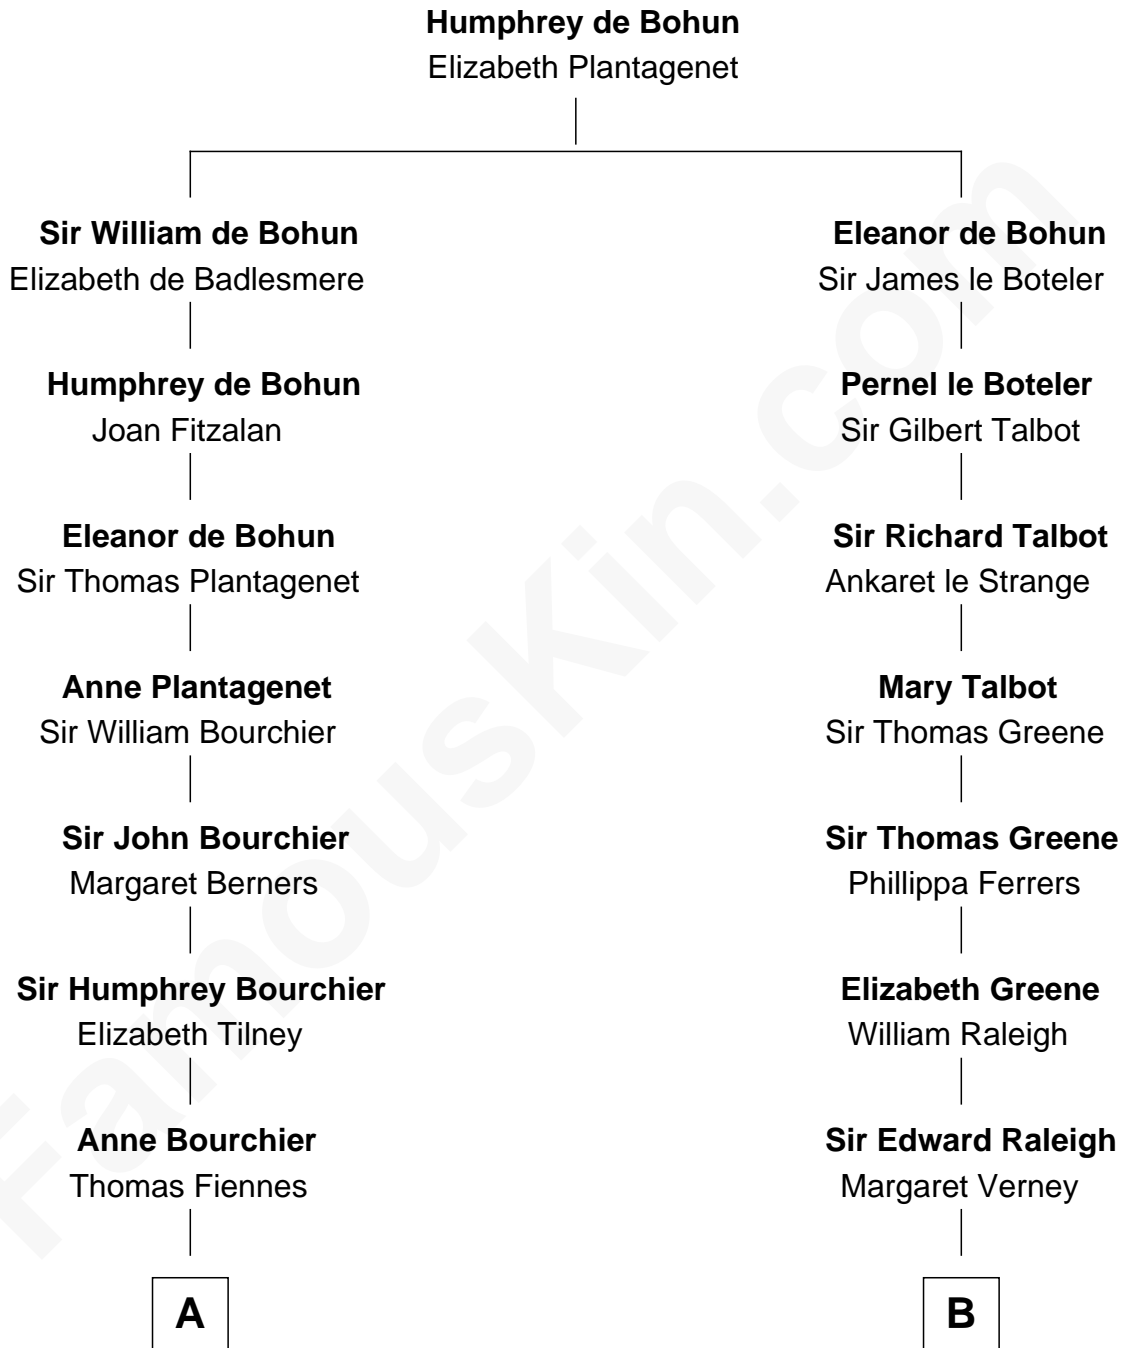

**FamousKin.com**  
**Relationship Chart of**  
**Frank Lloyd Wright**  
*American Architect*

**18th cousin 2 times removed of**  
**Lucretia (Rudolph) Garfield**  
*First Lady of President James Garfield*

**C**

**Martha Hubbard**

David Wright

**Rev. David Wright**

Abigail Goddard

**William Carey Wright**

Anna Lloyd Jones

**Frank Lloyd Wright**

*American Architect*

**D**

**Arabella Greene Mason**

Zebulon Rudolph

**Lucretia (Rudolph) Garfield**

*First Lady of James Garfield*

FamousKin.com