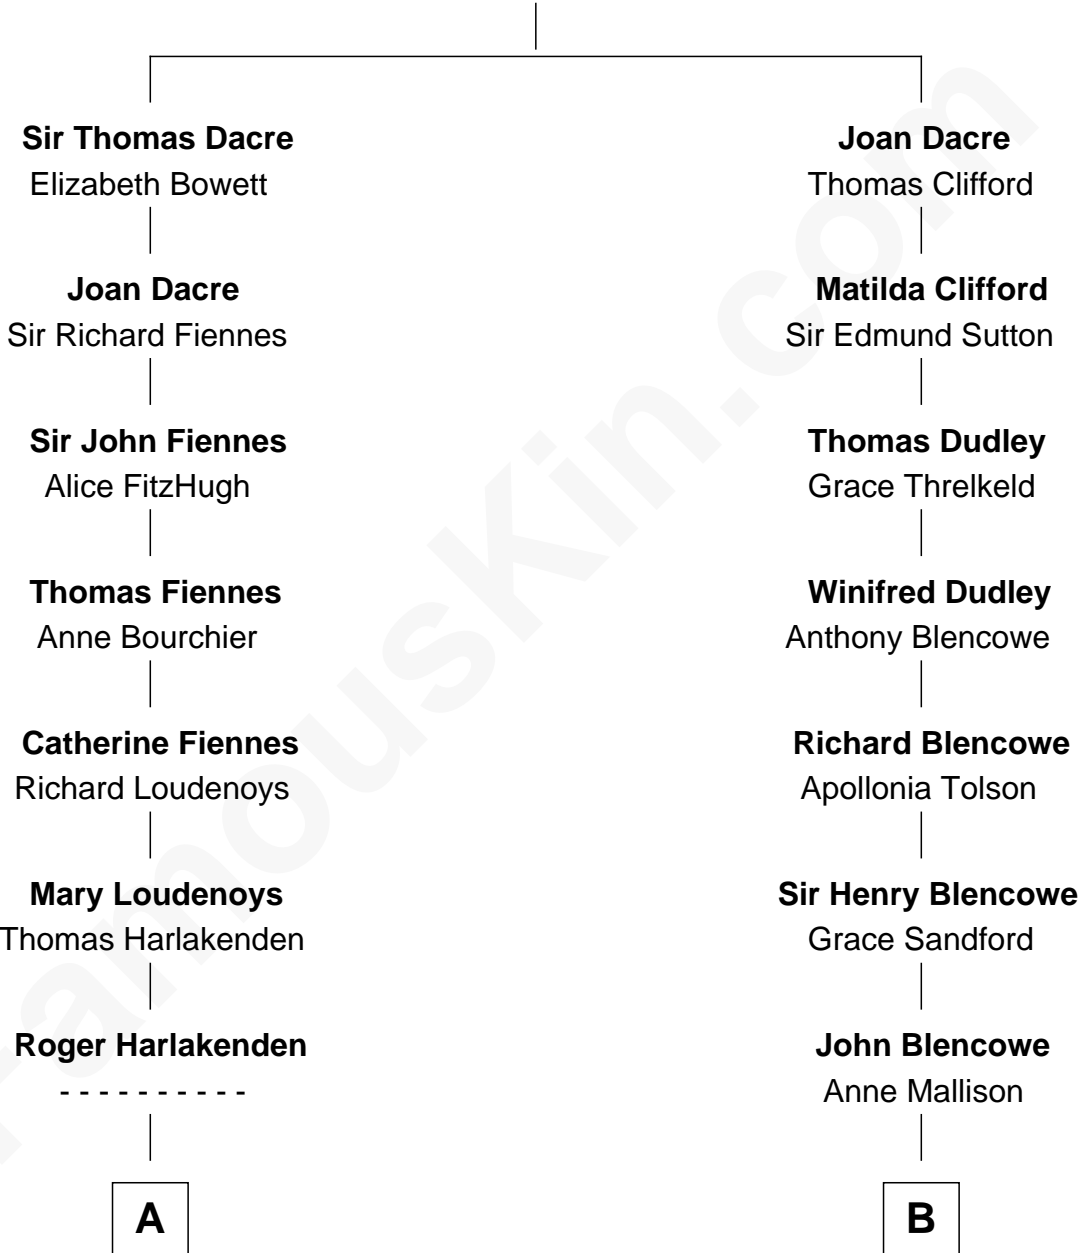

FamousKin.com
Relationship Chart of
Frank Lloyd Wright
American Architect

17th cousin 2 times removed of

Paris Hilton
Socialite and TV Personality

Sir Thomas Dacre
 Philippe Neville

C

—
Barron Hilton

Marilyn June Hawley

—
Richard Howard Hilton

Kathleen Elizabeth Avanzino

—
Paris Hilton

Socialite and TV Personality

FamousKin.com