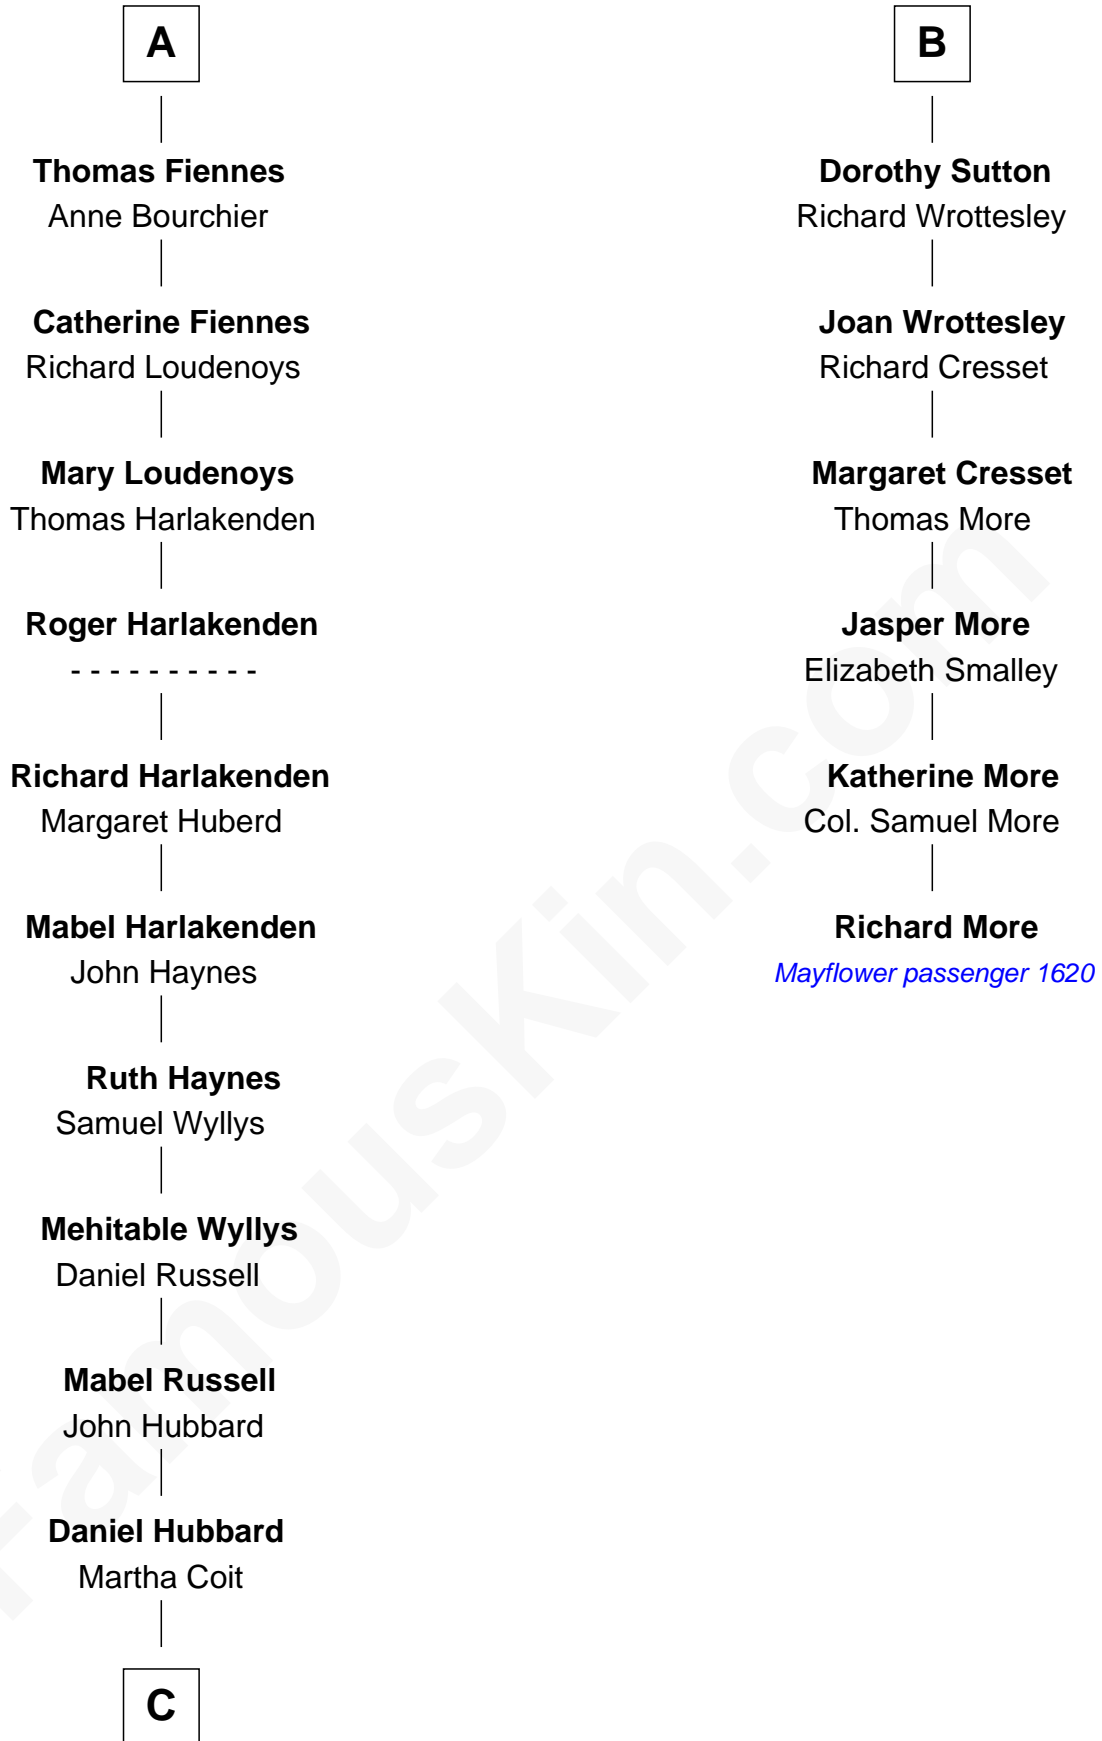

FamousKin.com
Relationship Chart of
Frank Lloyd Wright
American Architect

12th cousin 9 times removed of

Richard More
(c1614 - c1696) Mayflower passenger 1620

C

—
Capt. Russell Hubbard

Mary Gray

—
Martha Hubbard

David Wright

—
Rev. David Wright

Abigail Goddard

—
William Carey Wright

Anna Lloyd Jones

—
Frank Lloyd Wright

American Architect

FamousKin.com