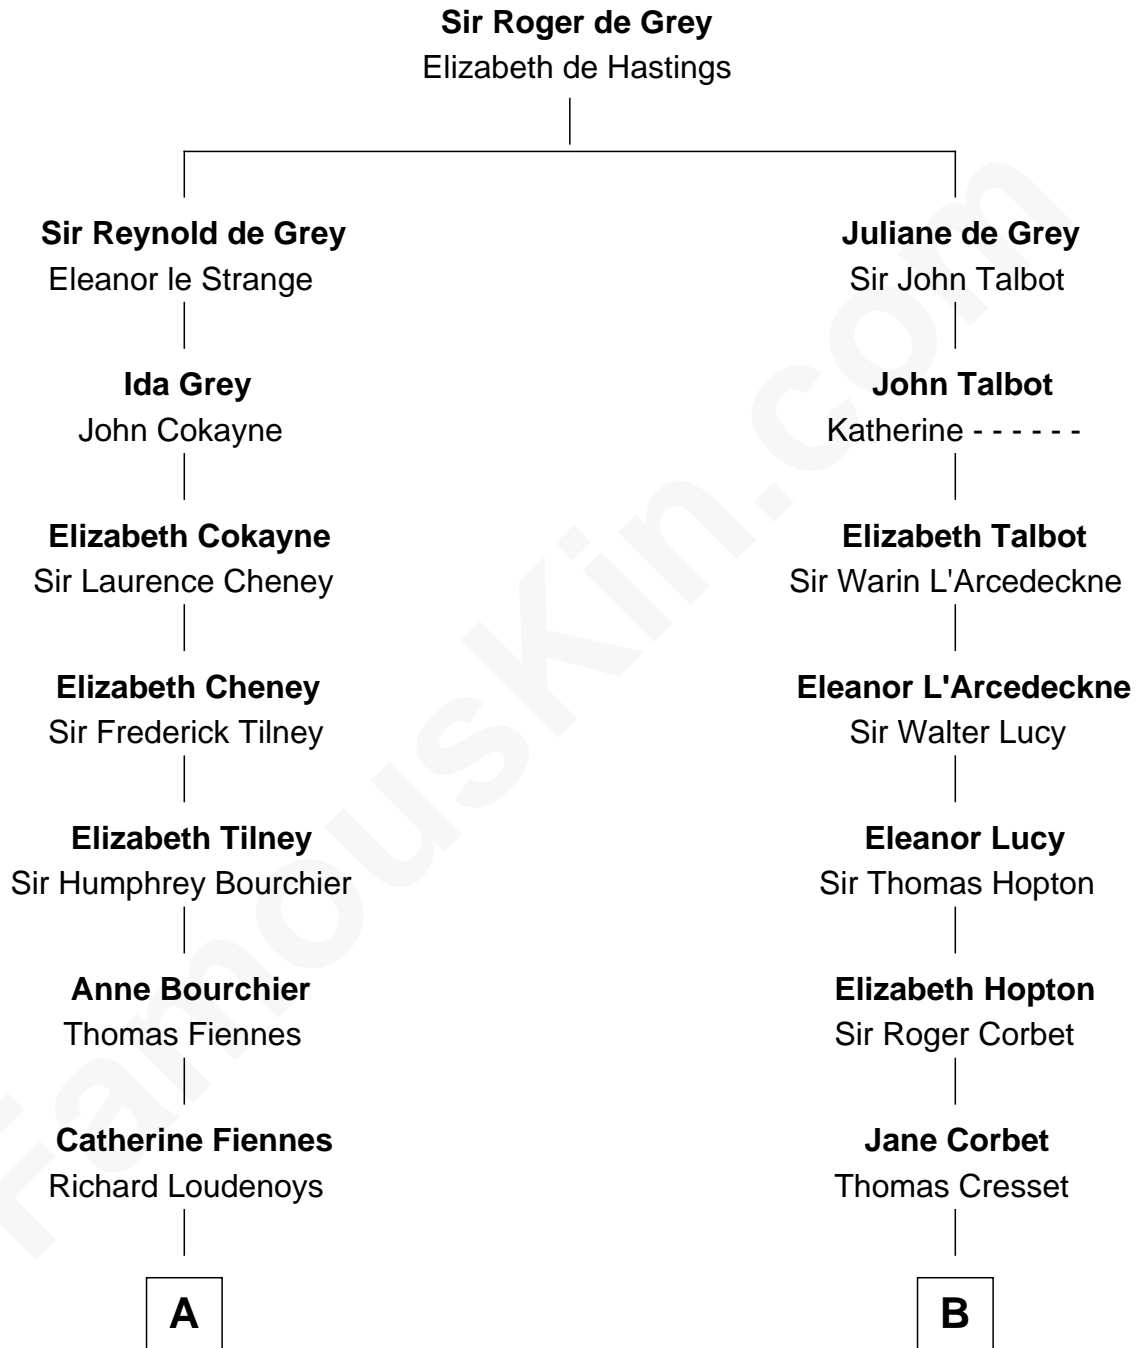

**FamousKin.com**  
**Relationship Chart of**  
**Frank Lloyd Wright**  
*American Architect*

11th cousin 8 times removed of

**Richard More**  
*(c1614 - c1696) Mayflower passenger 1620*

**C**

—  
**Rev. David Wright**

Abigail Goddard

—  
**William Carey Wright**

Anna Lloyd Jones

—  
**Frank Lloyd Wright**

*American Architect*

FamousKin.com