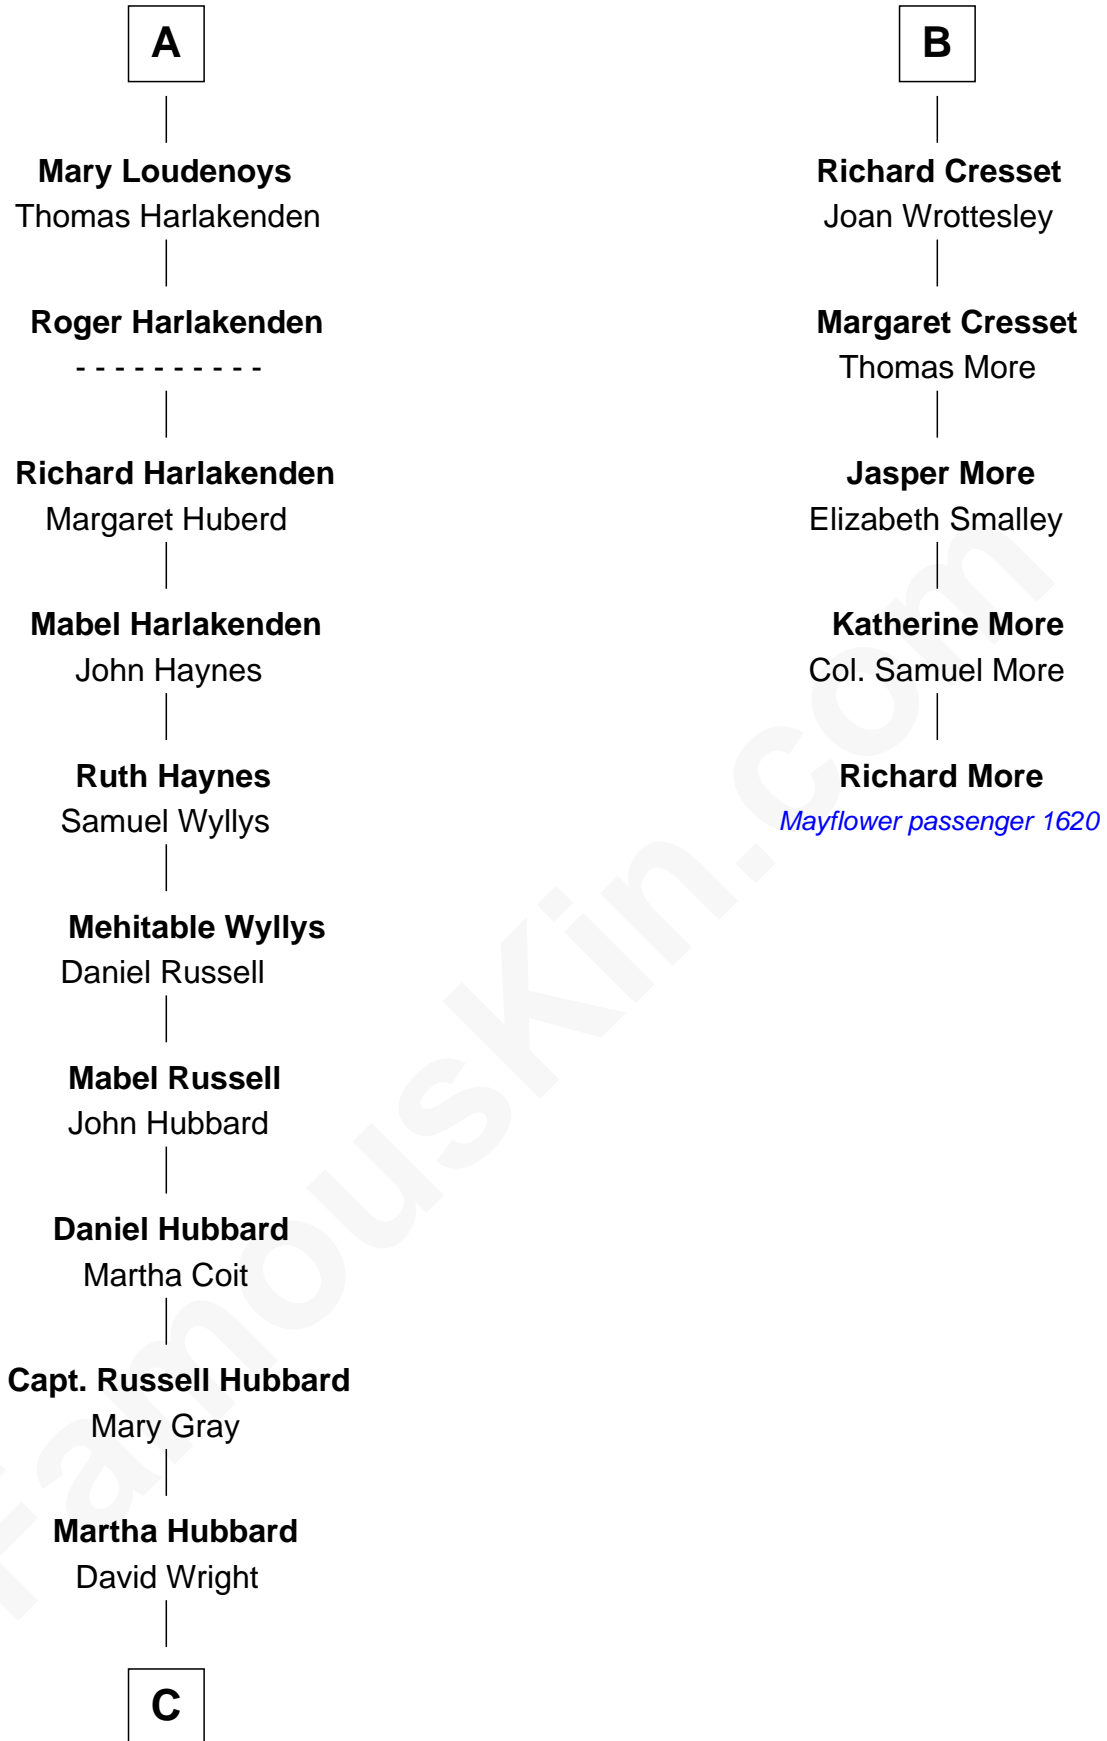

**FamousKin.com**  
**Relationship Chart of**  
**Frank Lloyd Wright**  
*American Architect*

11th cousin 8 times removed of

**Richard More**  
*(c1614 - c1696) Mayflower passenger 1620*

**C**

—  
**Rev. David Wright**

Abigail Goddard

—  
**William Carey Wright**

Anna Lloyd Jones

—  
**Frank Lloyd Wright**

*American Architect*

FamousKin.com