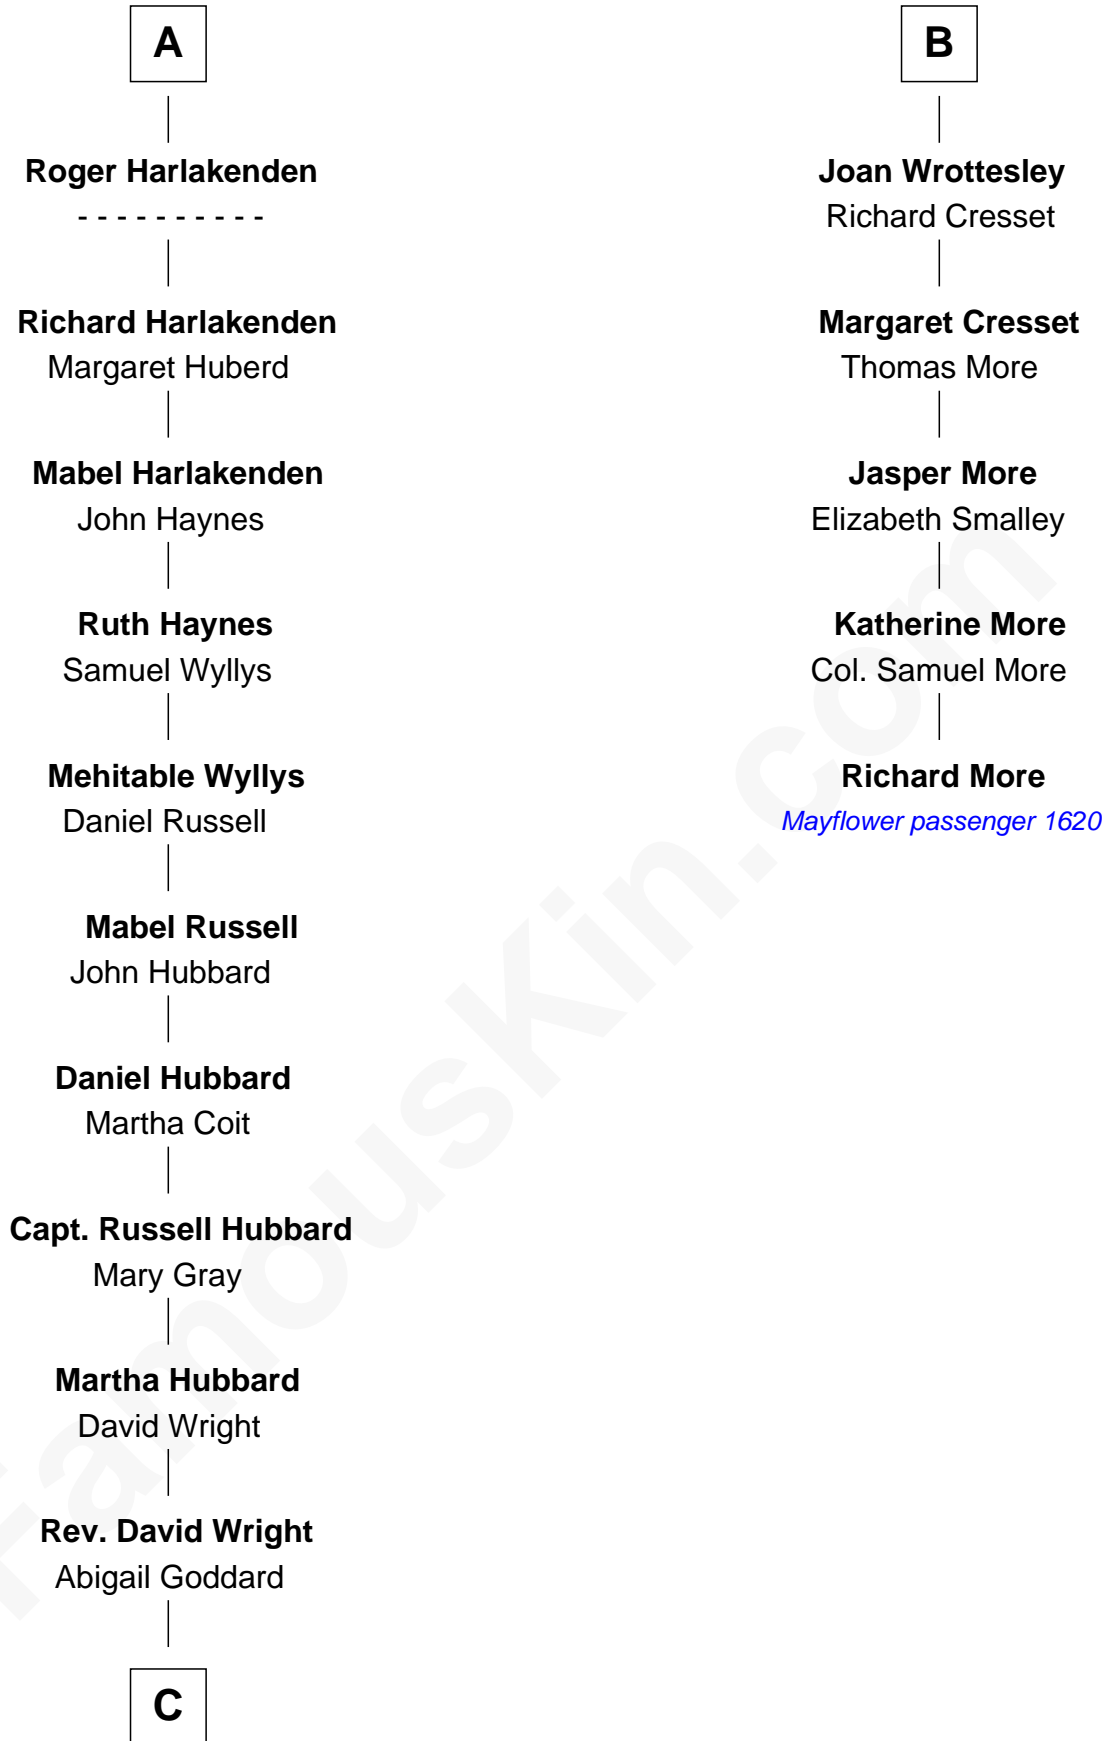

**FamousKin.com**  
**Relationship Chart of**  
**Frank Lloyd Wright**  
*American Architect*

11th cousin 7 times removed of

**Richard More**  
*(c1614 - c1696) Mayflower passenger 1620*

**Edward III, King of England**  
 Philippa of Hainault

**C**

—  
**William Carey Wright**

Anna Lloyd Jones

—  
**Frank Lloyd Wright**

*American Architect*

FamousKin.com