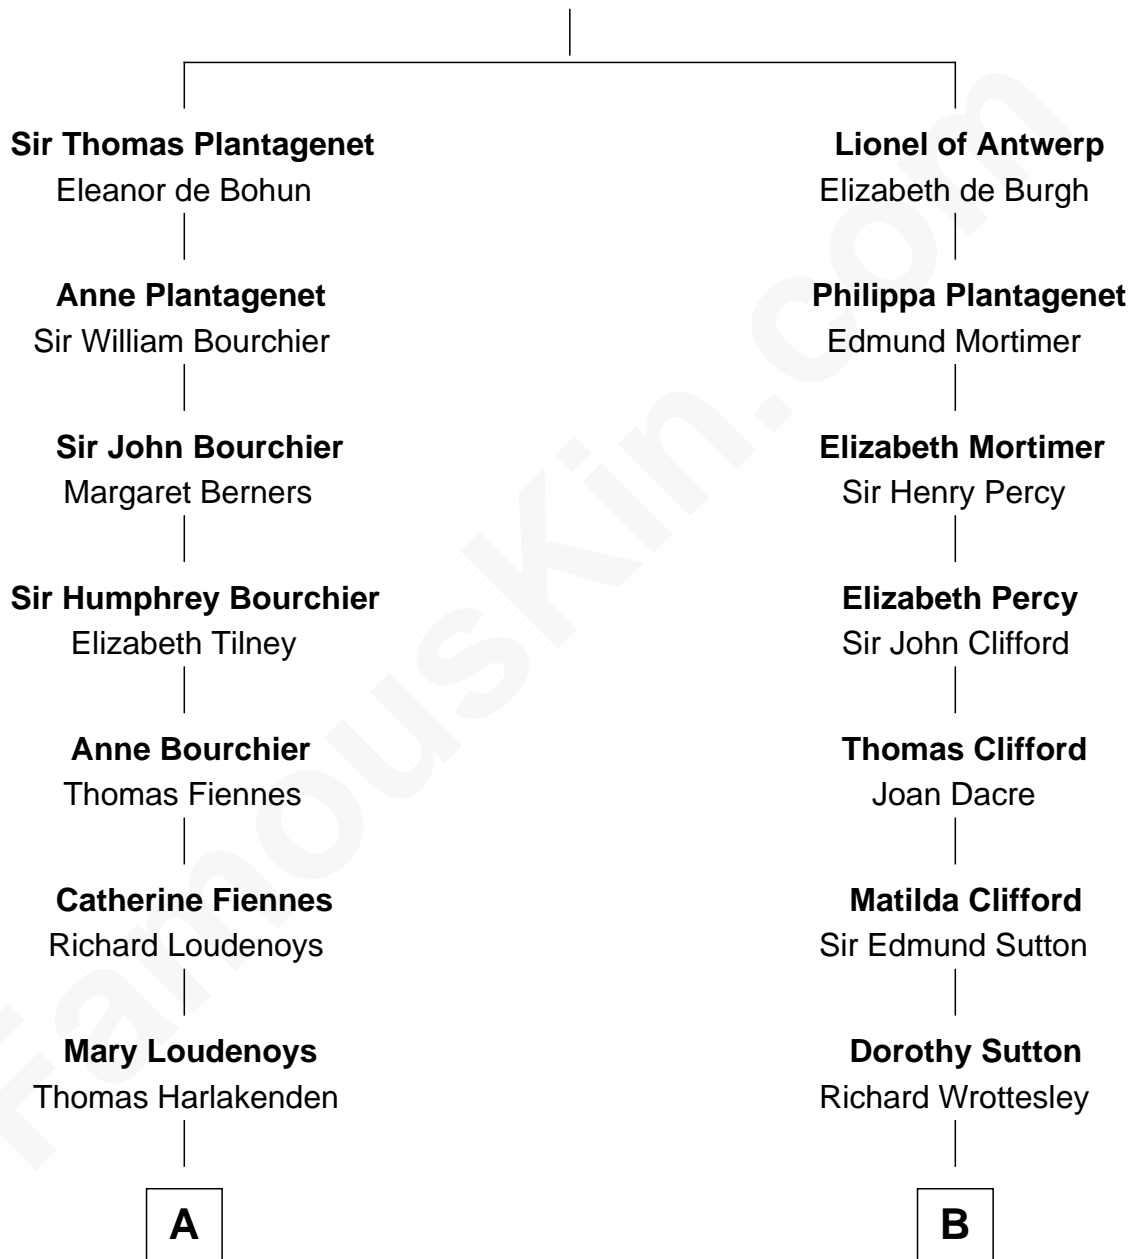

**FamousKin.com**  
**Relationship Chart of**  
**Frank Lloyd Wright**  
*American Architect*

11th cousin 7 times removed of

**Richard More**  
*(c1614 - c1696) Mayflower passenger 1620*

**Edward III, King of England**  
 Philippa of Hainault

**C**

—  
**William Carey Wright**

Anna Lloyd Jones

—  
**Frank Lloyd Wright**

*American Architect*

FamousKin.com