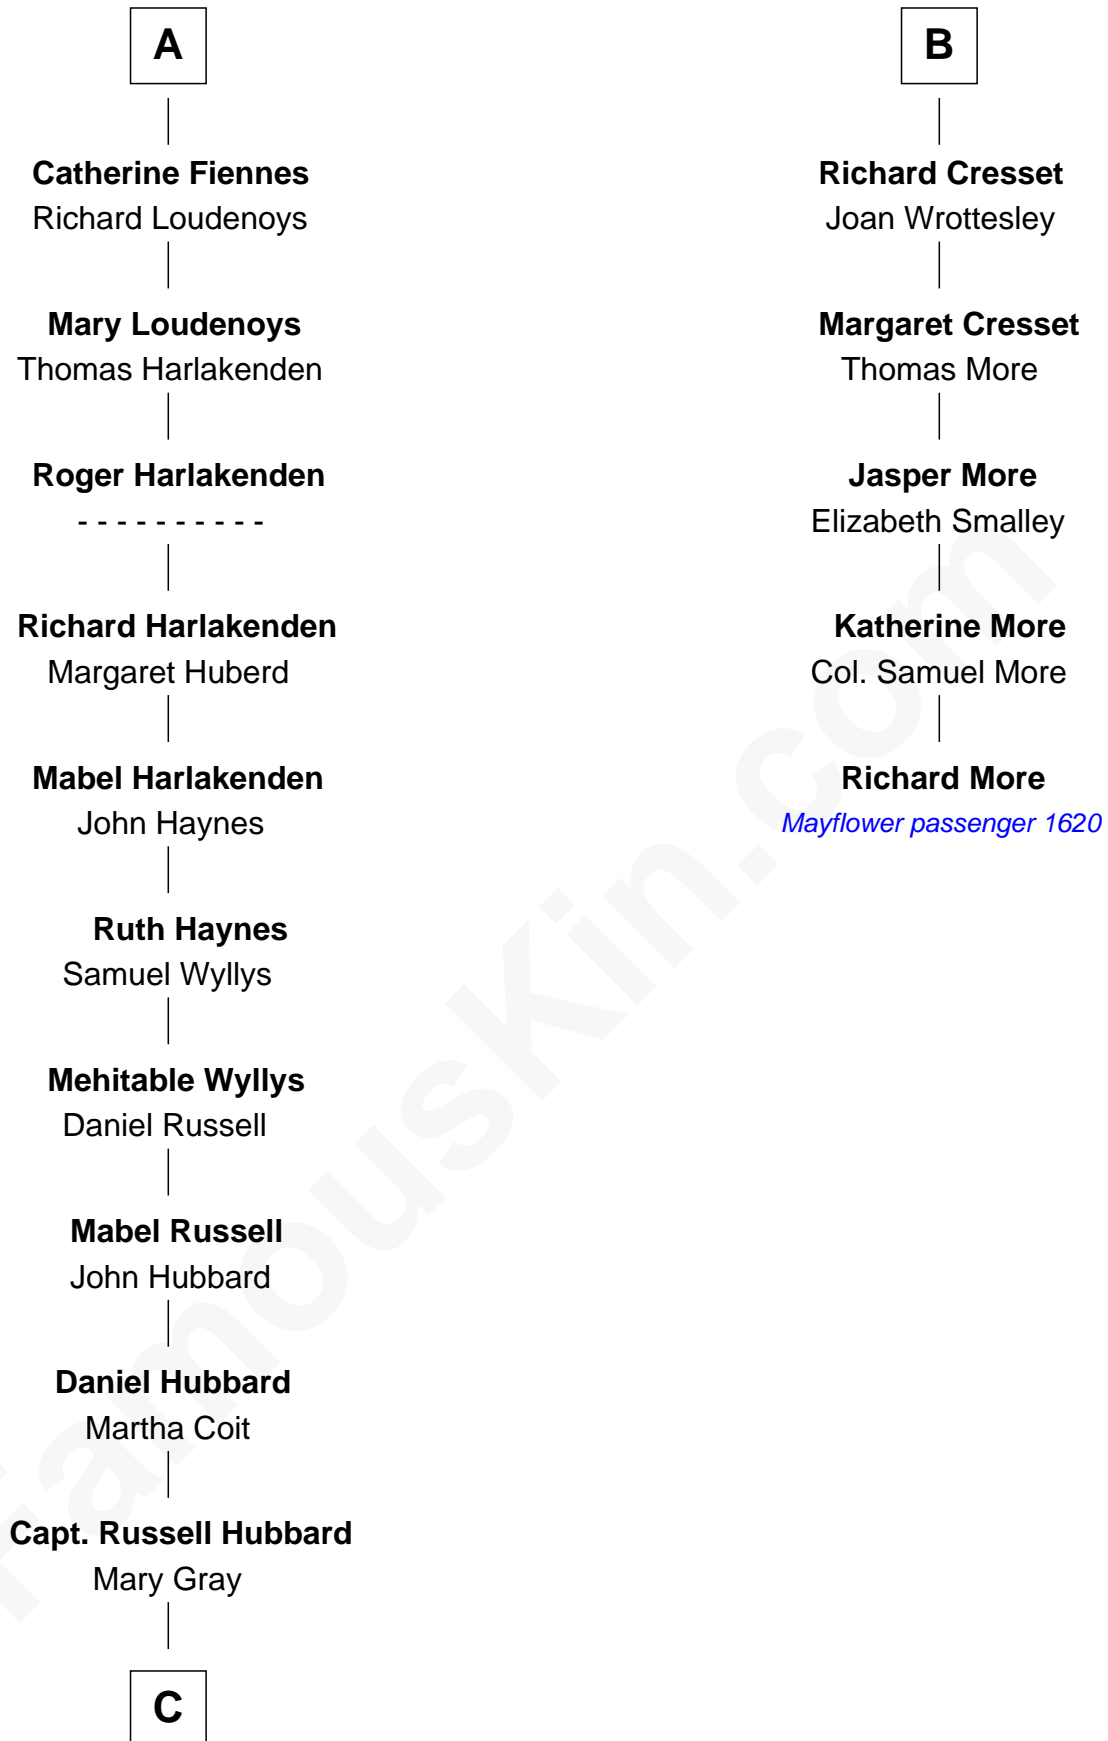

**FamousKin.com**  
**Relationship Chart of**  
**Frank Lloyd Wright**  
*American Architect*

11th cousin 9 times removed of

**Richard More**  
*(c1614 - c1696) Mayflower passenger 1620*

**Henry Plantagenet**  
 Maud de Chaworth

**C**

—  
**Martha Hubbard**

David Wright

—  
**Rev. David Wright**

Abigail Goddard

—  
**William Carey Wright**

Anna Lloyd Jones

—  
**Frank Lloyd Wright**