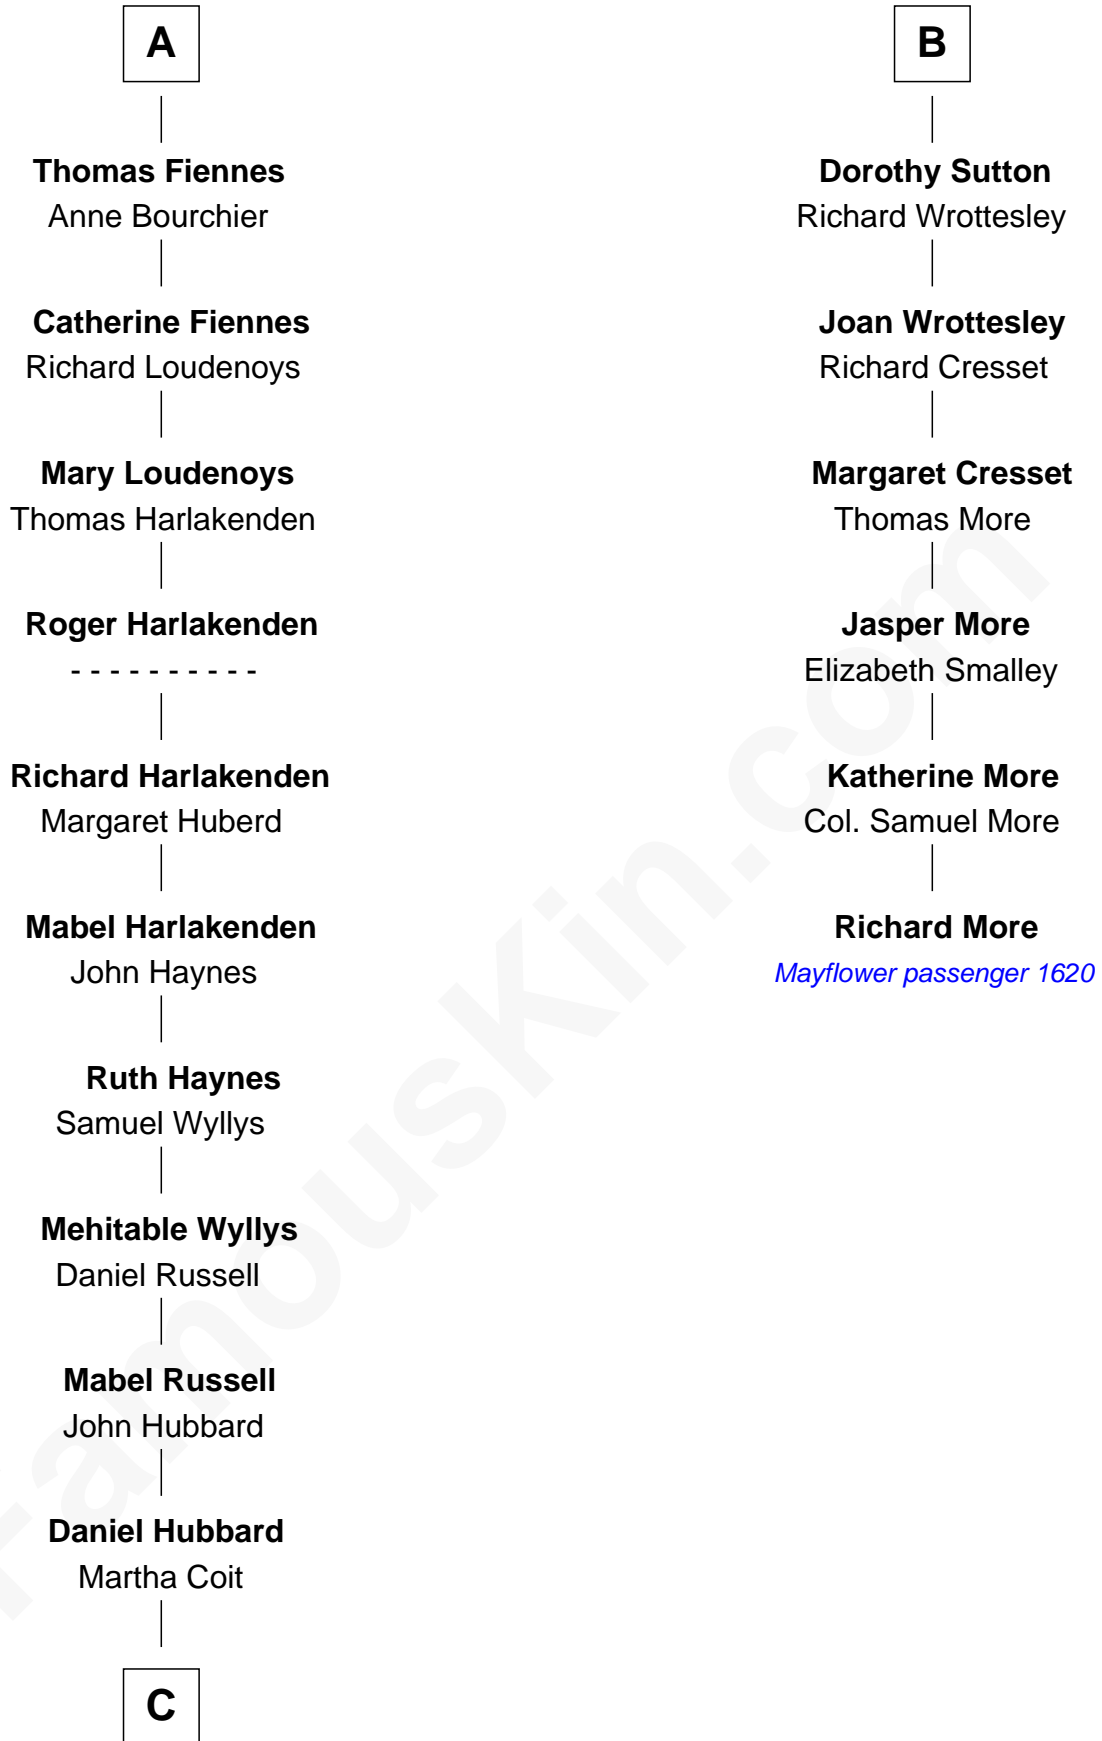

**FamousKin.com**  
**Relationship Chart of**  
**Frank Lloyd Wright**  
*American Architect*

12th cousin 9 times removed of

**Richard More**  
*(c1614 - c1696) Mayflower passenger 1620*

FamousKin.com