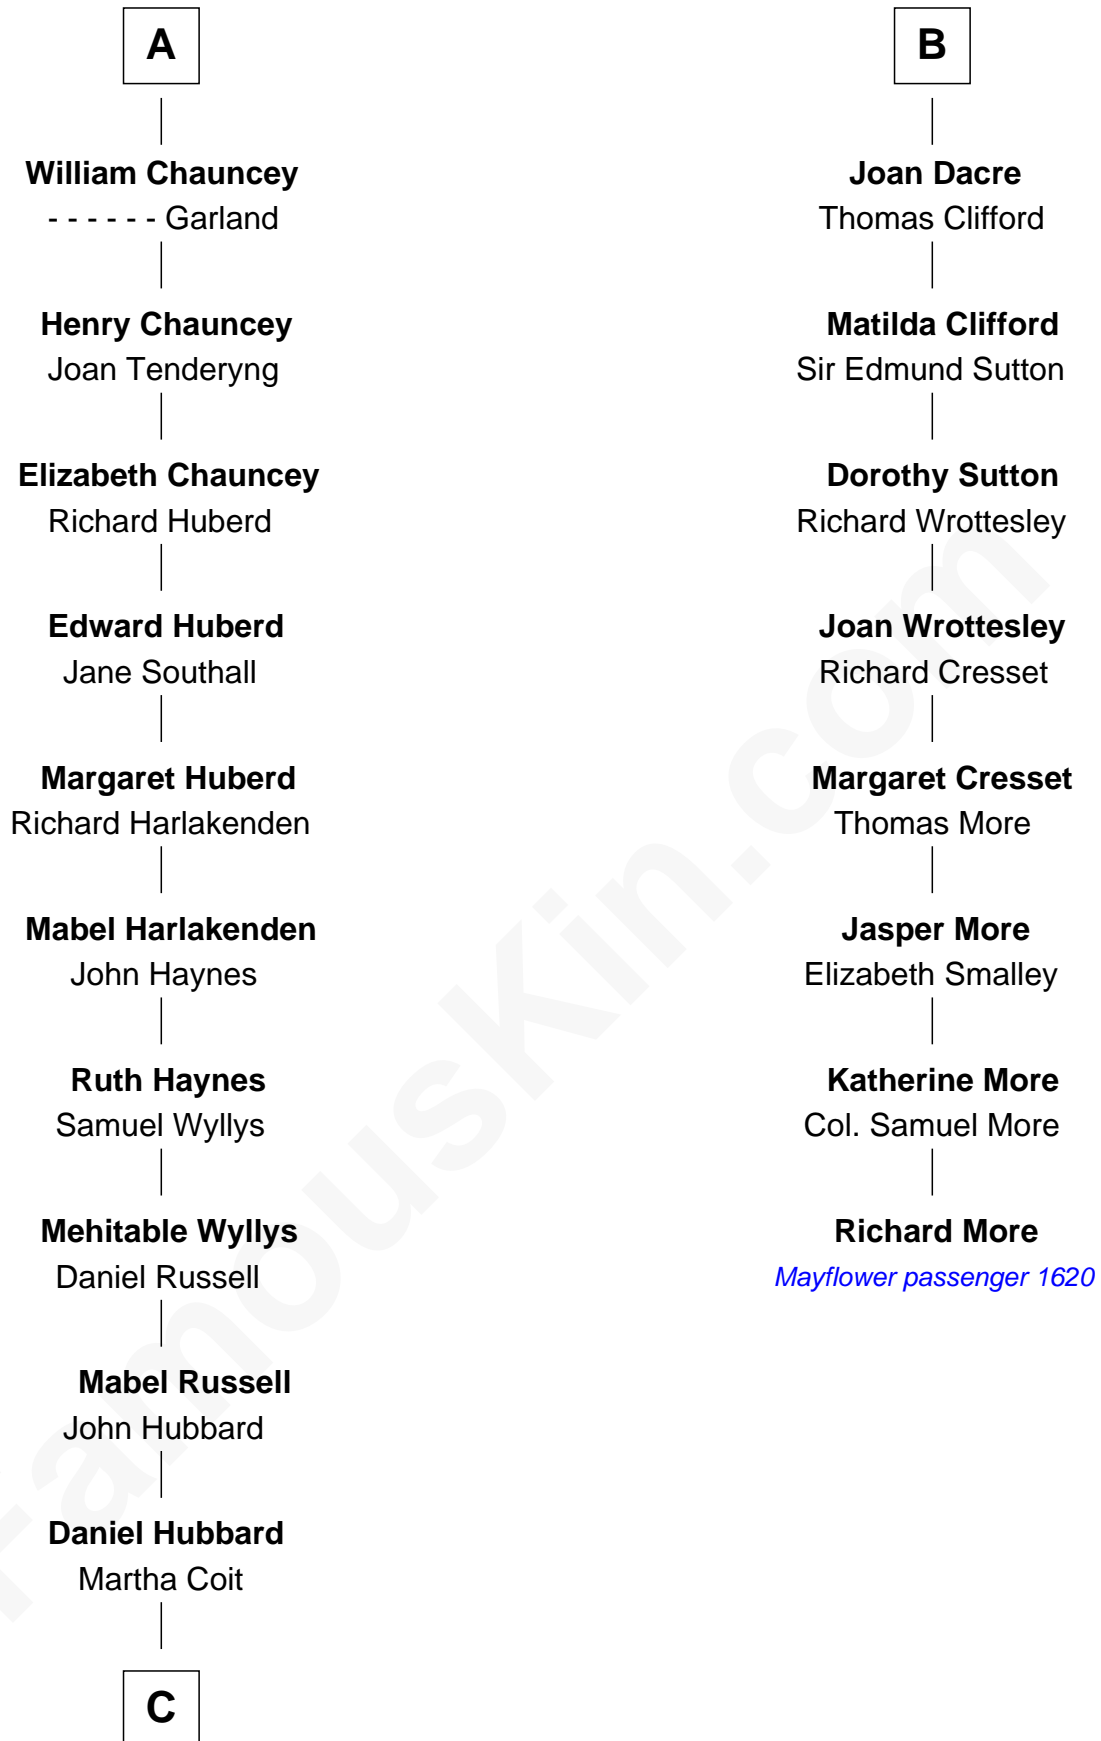

**FamousKin.com**  
**Relationship Chart of**  
**Frank Lloyd Wright**  
*American Architect*

14th cousin 7 times removed of

**Richard More**  
*(c1614 - c1696) Mayflower passenger 1620*

FamousKin.com