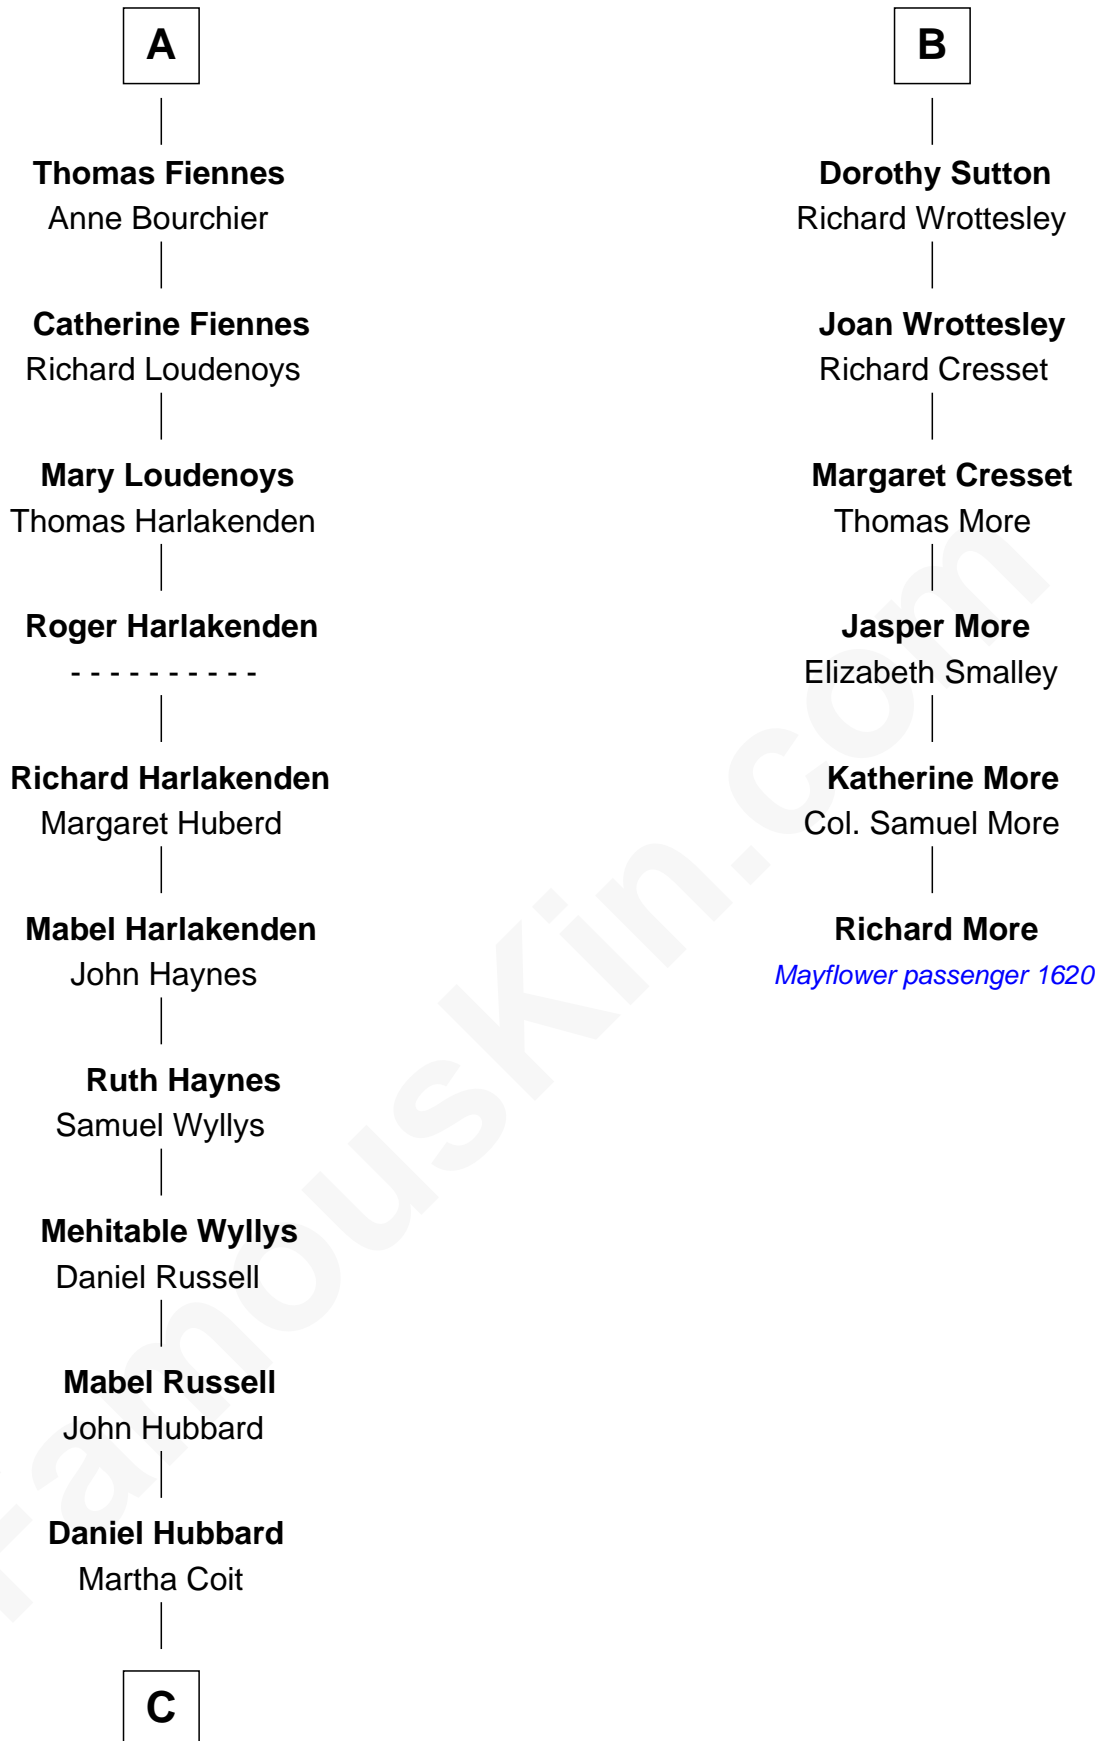

FamousKin.com
Relationship Chart of
Frank Lloyd Wright
American Architect

12th cousin 9 times removed of

Richard More
(c1614 - c1696) Mayflower passenger 1620

Sir Edmund Mortimer
 Margaret de Fiennes

Iseult de Mortimer
 Sir Hugh I de Audley

A

Iseult de Mortimer
 Sir Hugh I de Audley

Alice de Audley
 Sir Ralph de Neville

Margaret de Neville
 Sir Henry Percy

Sir Henry Percy
 Elizabeth Mortimer

Elizabeth Percy
 Sir John Clifford

Thomas Clifford
 Joan Dacre

Matilda Clifford
 Sir Edmund Sutton

B

FamousKin.com