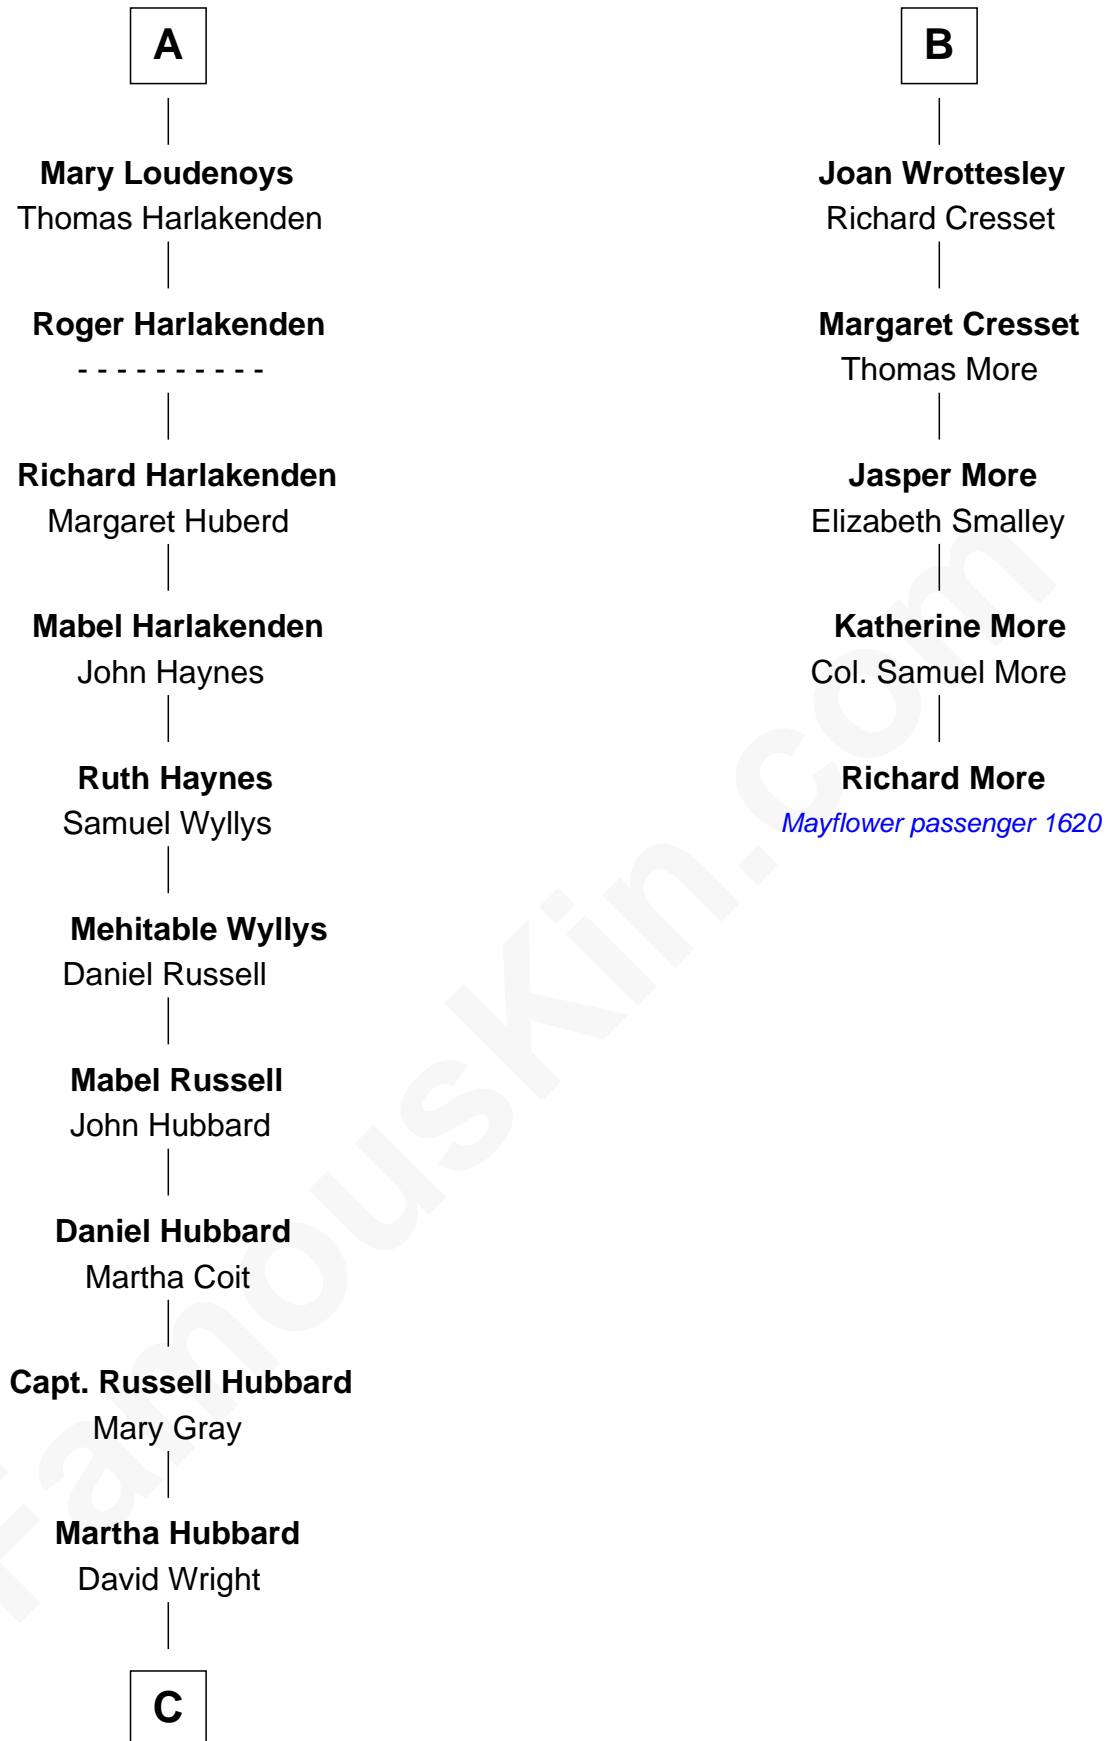

FamousKin.com

Relationship Chart of

Frank Lloyd Wright

American Architect

MAYFLOWER

11th cousin 8 times removed of

Richard More

(c1614 - c1696) Mayflower passenger 1620