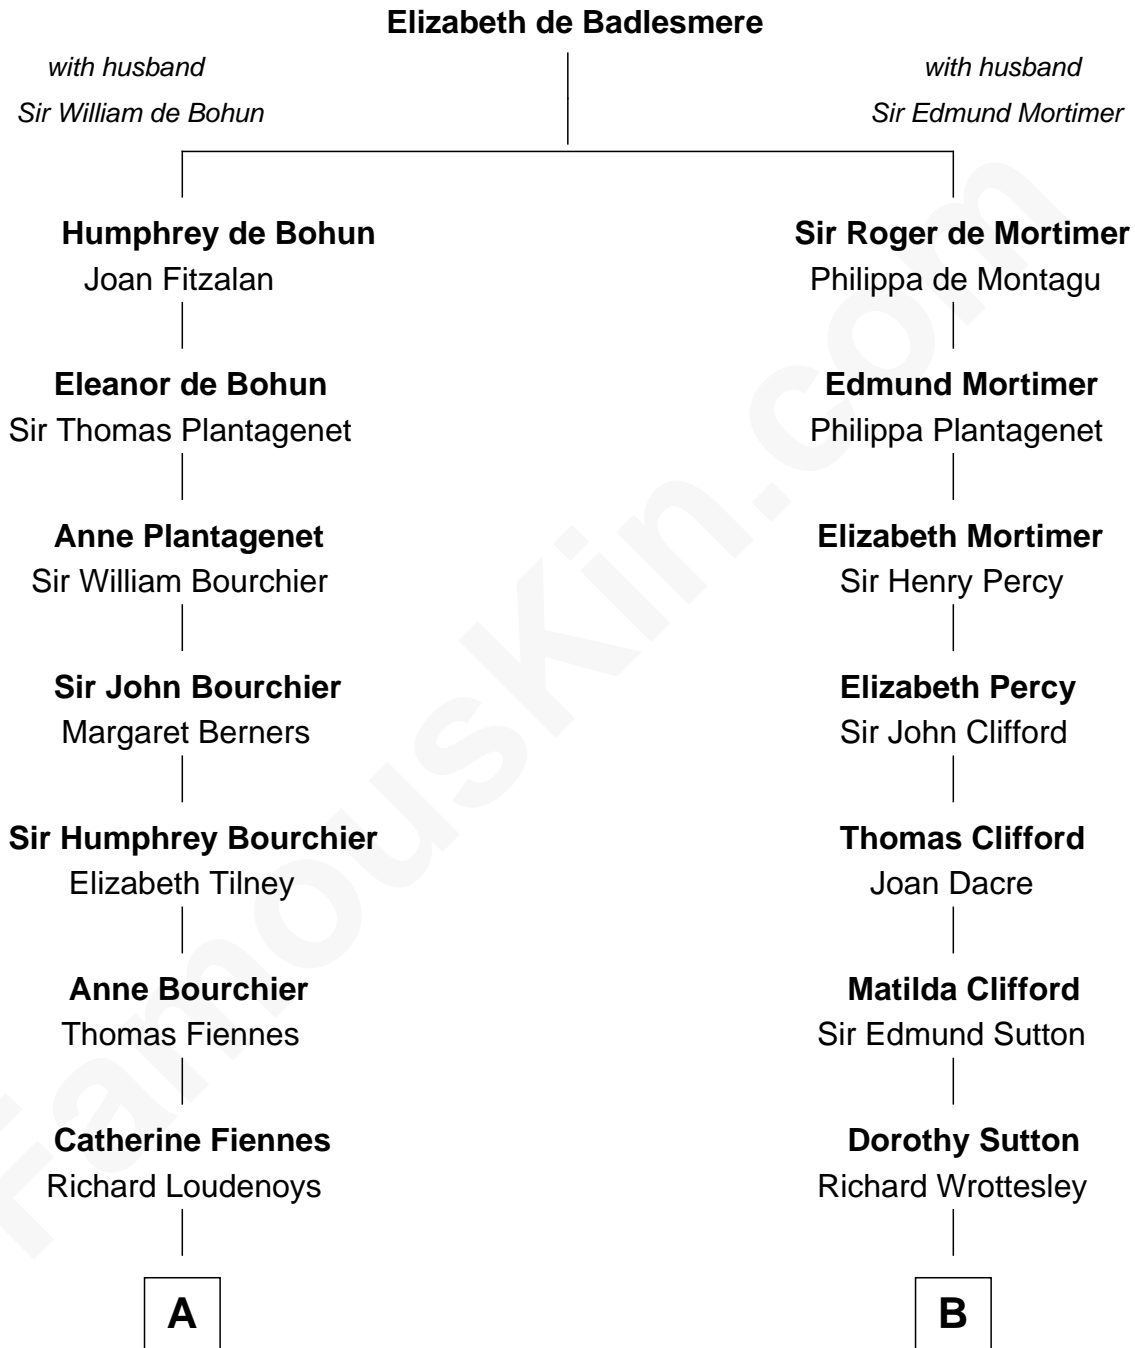

FamousKin.com

Relationship Chart of

Frank Lloyd Wright

American Architect

MAYFLOWER

11th cousin 8 times removed of

Richard More

(c1614 - c1696) Mayflower passenger 1620

C

—
Rev. David Wright

Abigail Goddard

—
William Carey Wright

Anna Lloyd Jones

—
Frank Lloyd Wright

American Architect

FamousKin.com