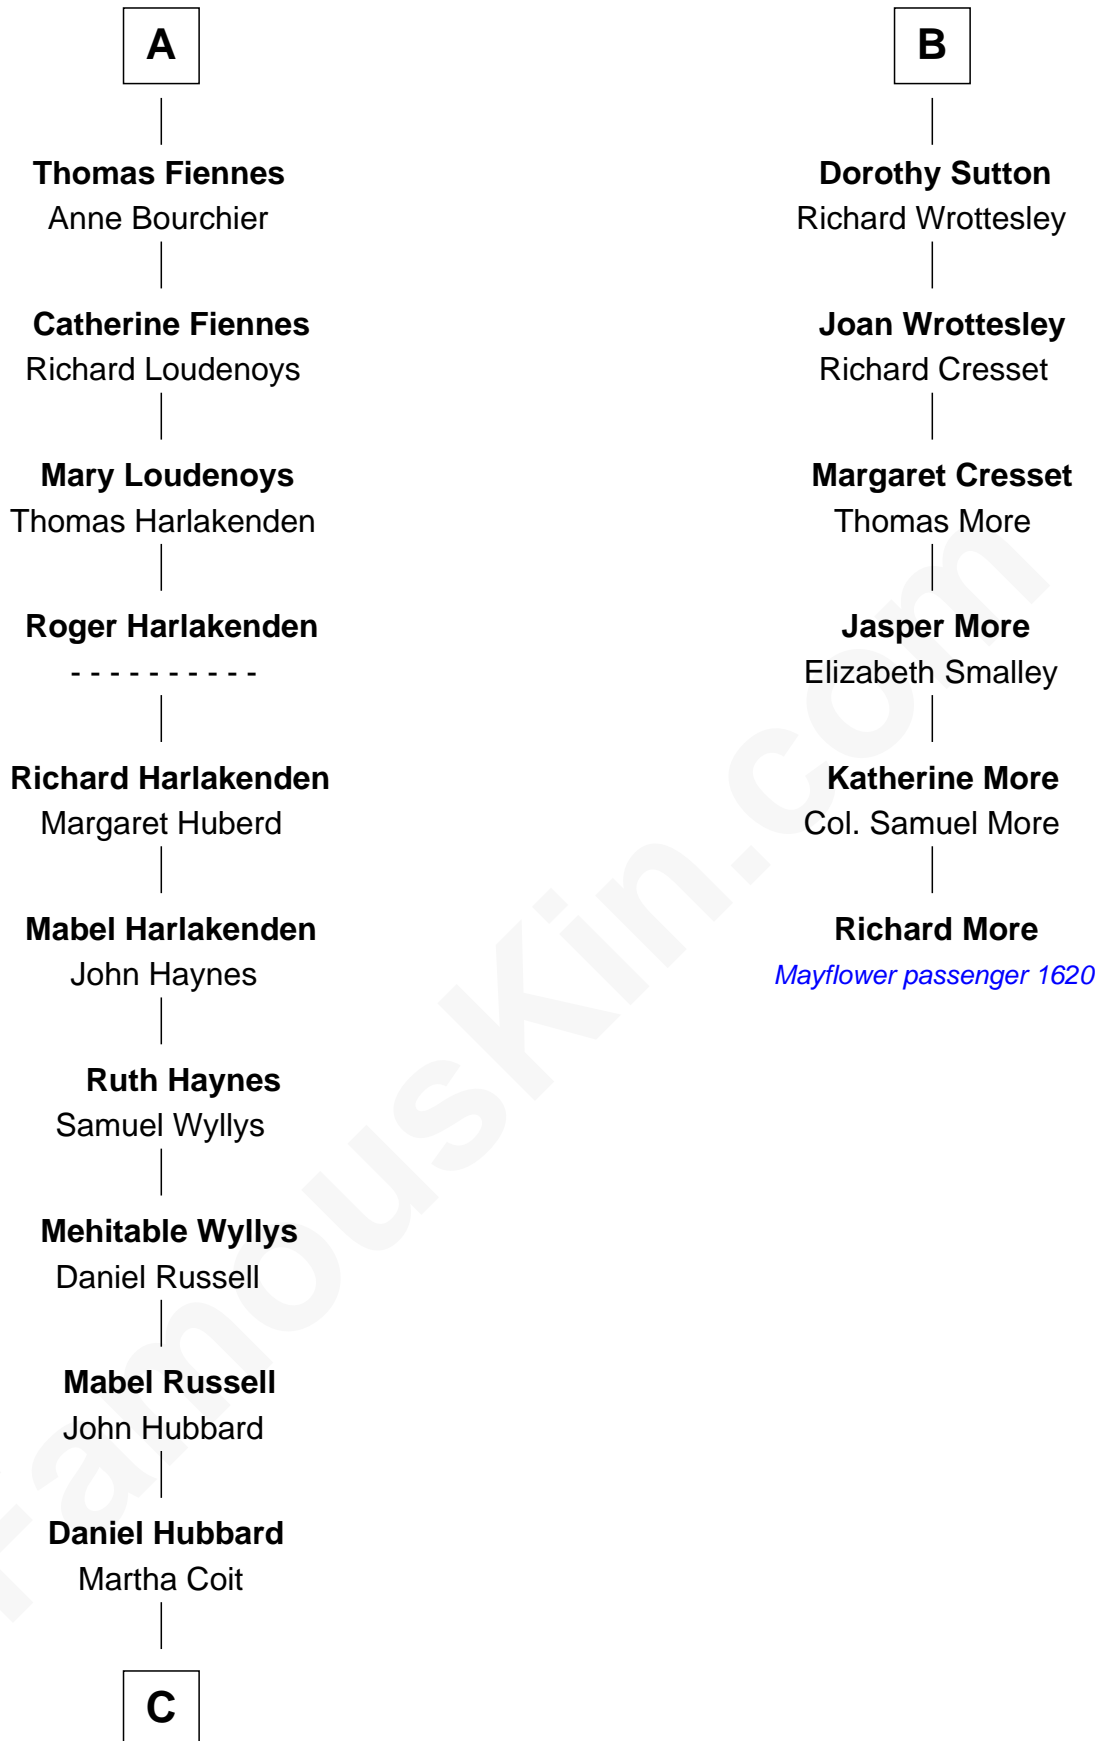

FamousKin.com
Relationship Chart of
Frank Lloyd Wright
American Architect

12th cousin 9 times removed of

Richard More
(c1614 - c1696) Mayflower passenger 1620

C

—
Capt. Russell Hubbard

Mary Gray

—
Martha Hubbard

David Wright

—
Rev. David Wright

Abigail Goddard

—
William Carey Wright

Anna Lloyd Jones

—
Frank Lloyd Wright

American Architect

FamousKin.com