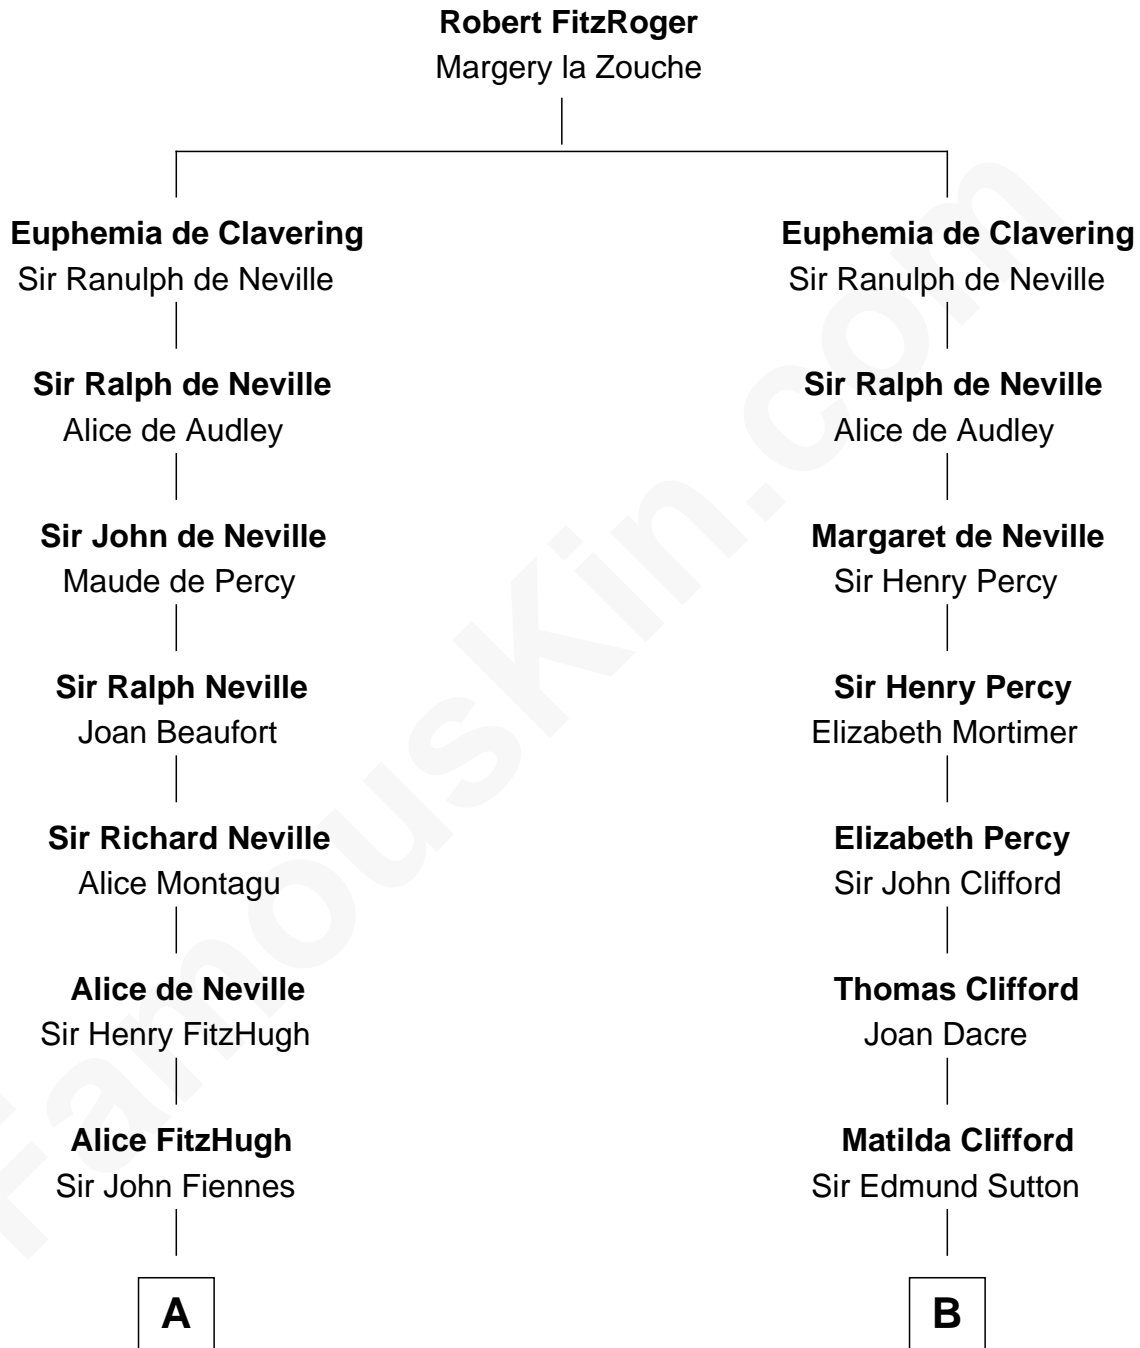

FamousKin.com
Relationship Chart of
Frank Lloyd Wright
American Architect

12th cousin 9 times removed of

Richard More
(c1614 - c1696) Mayflower passenger 1620

FamousKin.com