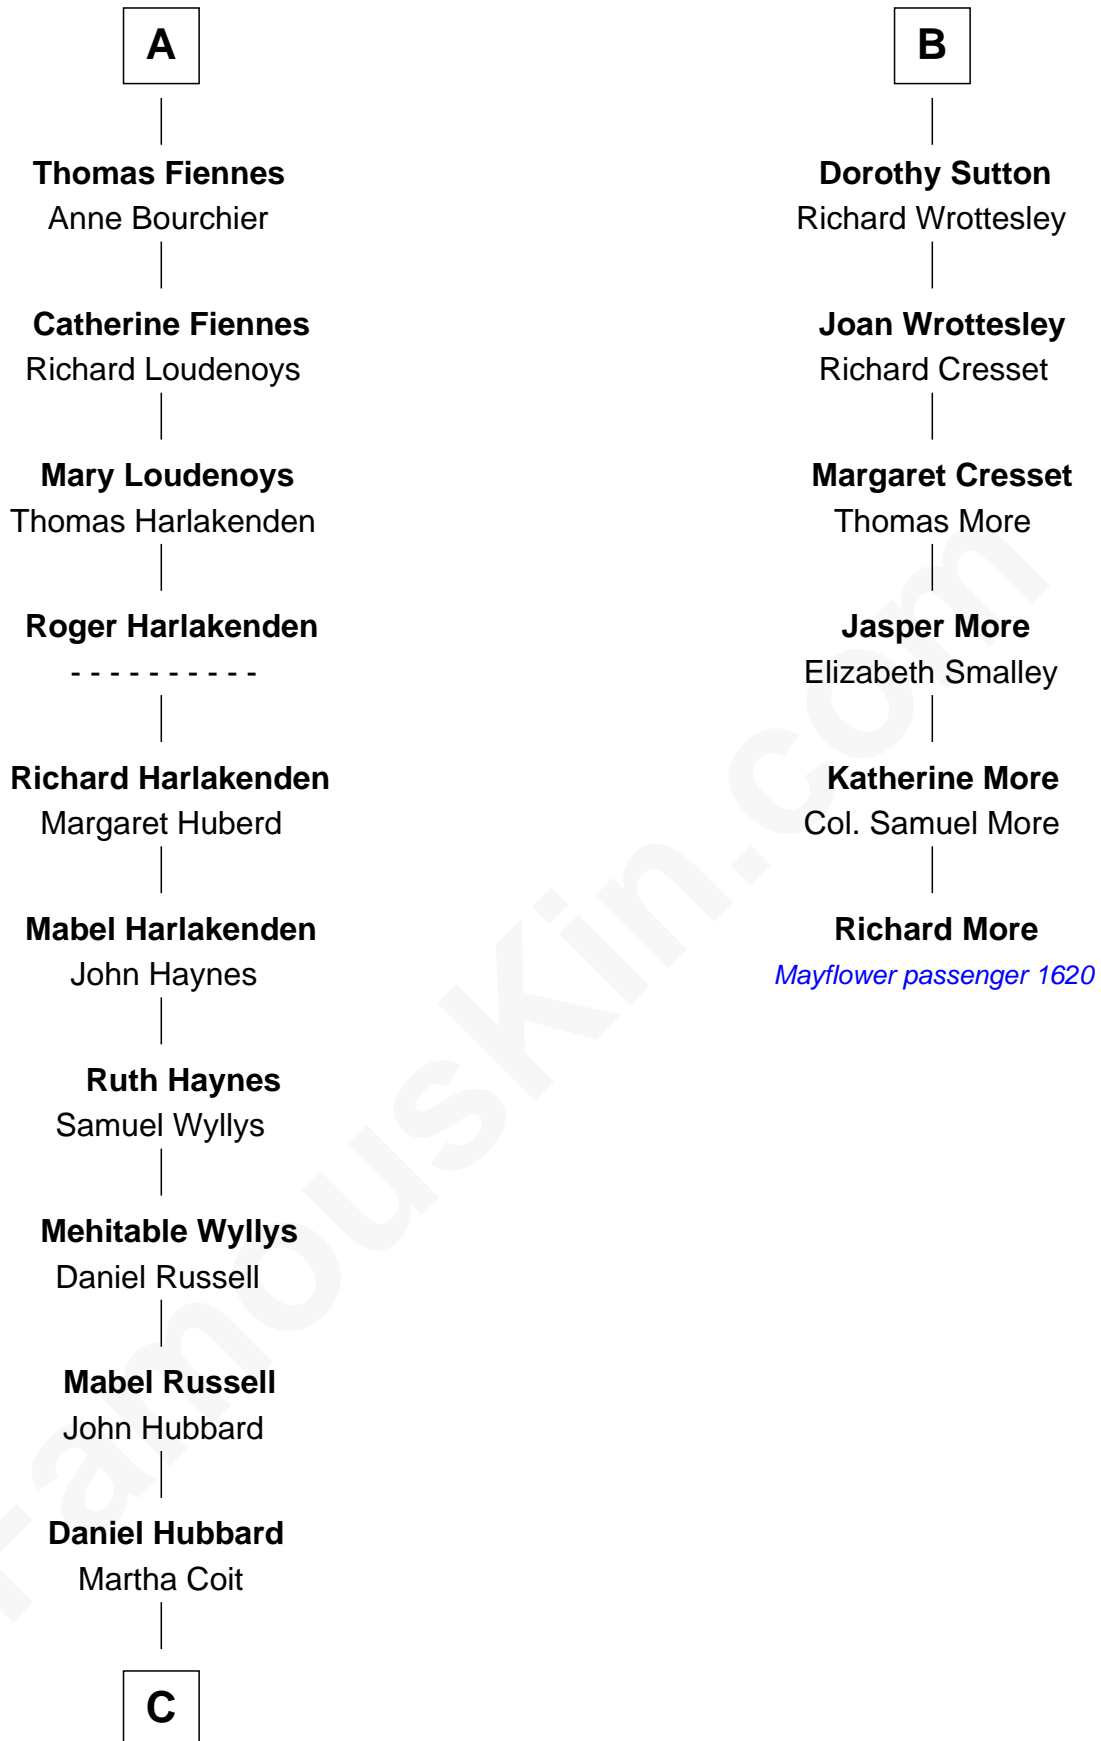

FamousKin.com
Relationship Chart of
Frank Lloyd Wright
American Architect

12th cousin 9 times removed of

Richard More
(c1614 - c1696) Mayflower passenger 1620

FamousKin.com