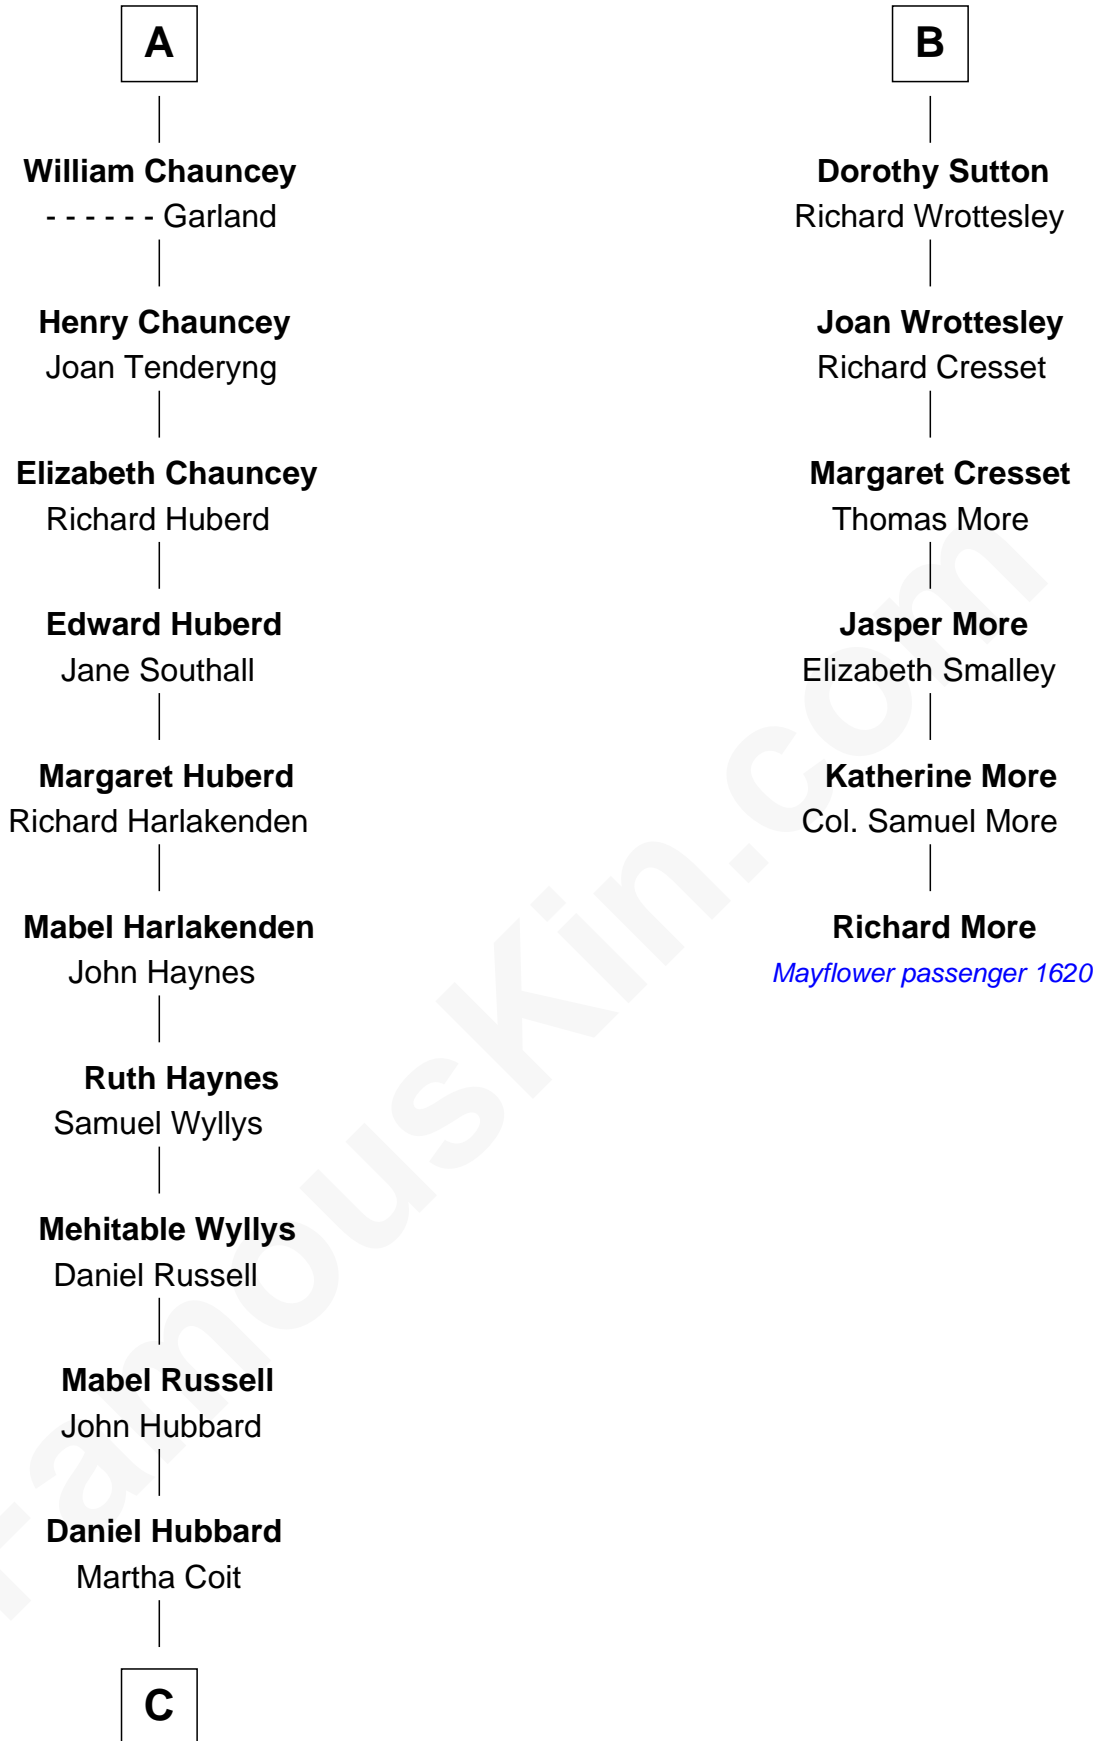

FamousKin.com
Relationship Chart of
Frank Lloyd Wright
American Architect

12th cousin 9 times removed of

Richard More
(c1614 - c1696) Mayflower passenger 1620

FamousKin.com