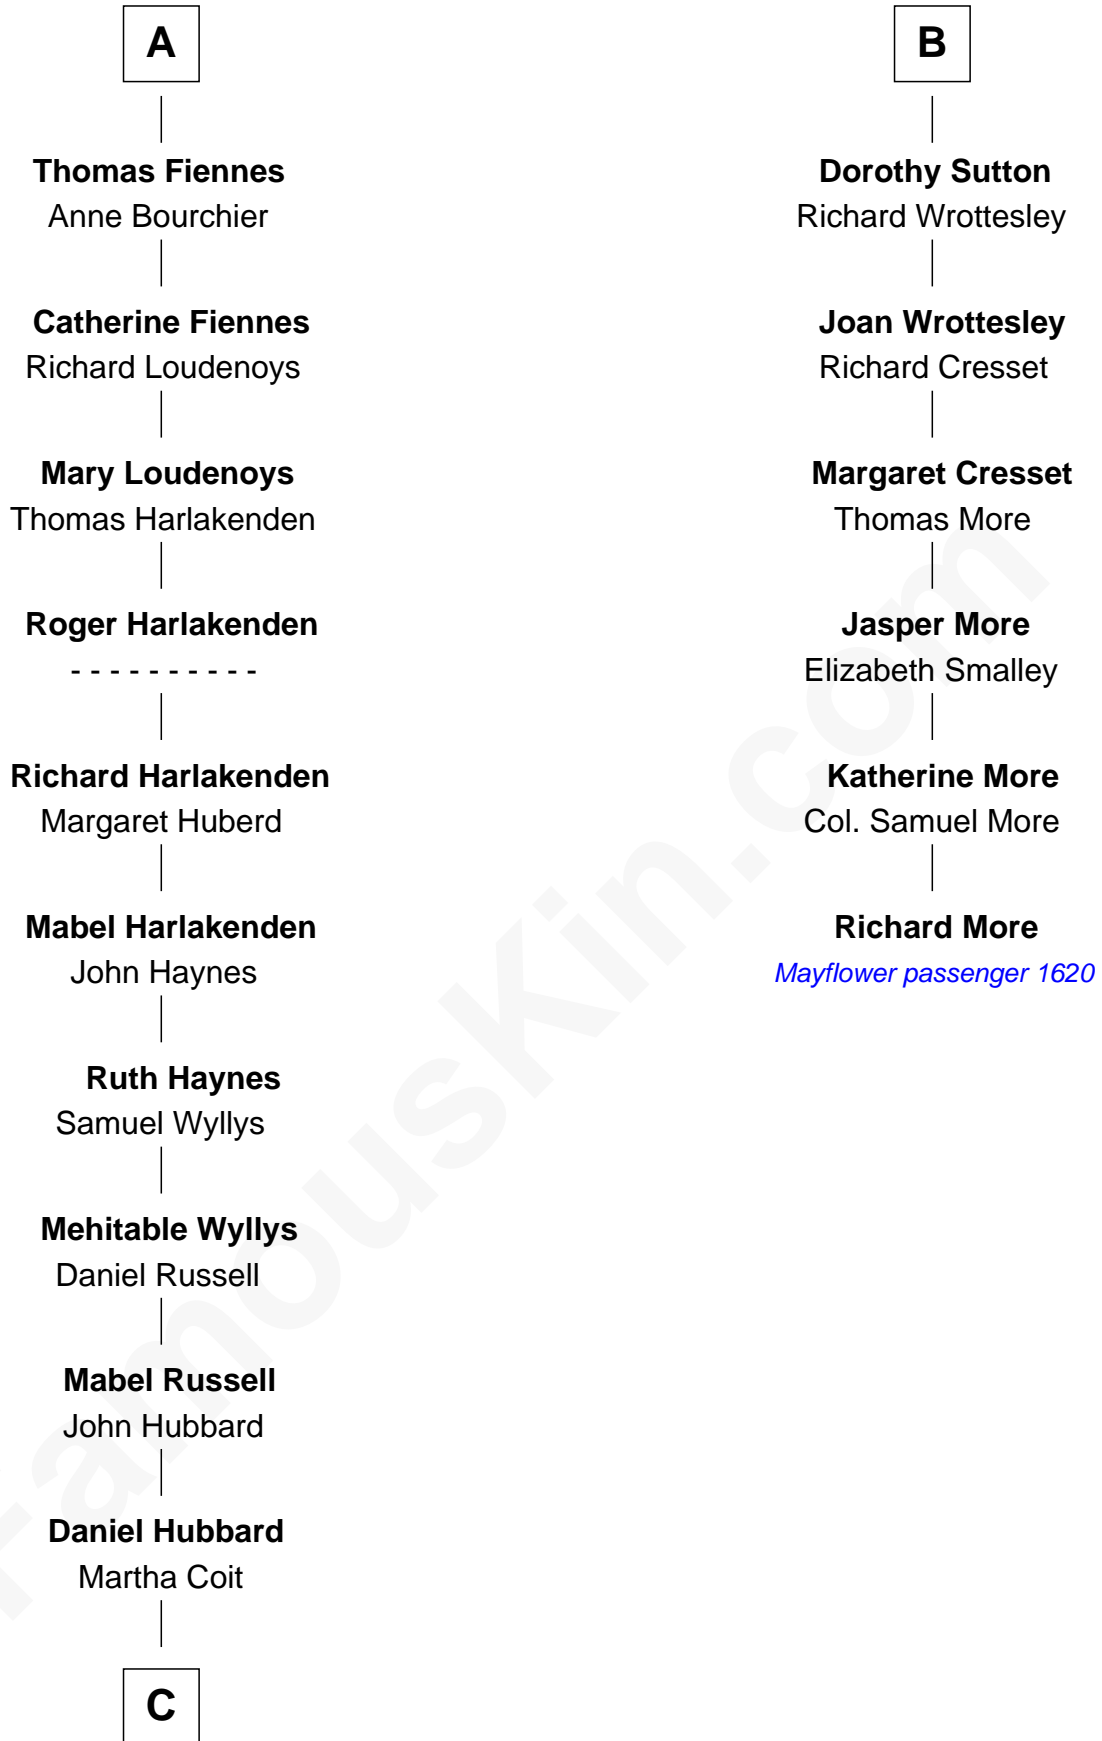

FamousKin.com
Relationship Chart of
Frank Lloyd Wright
American Architect

12th cousin 9 times removed of

Richard More
(c1614 - c1696) Mayflower passenger 1620

FamousKin.com