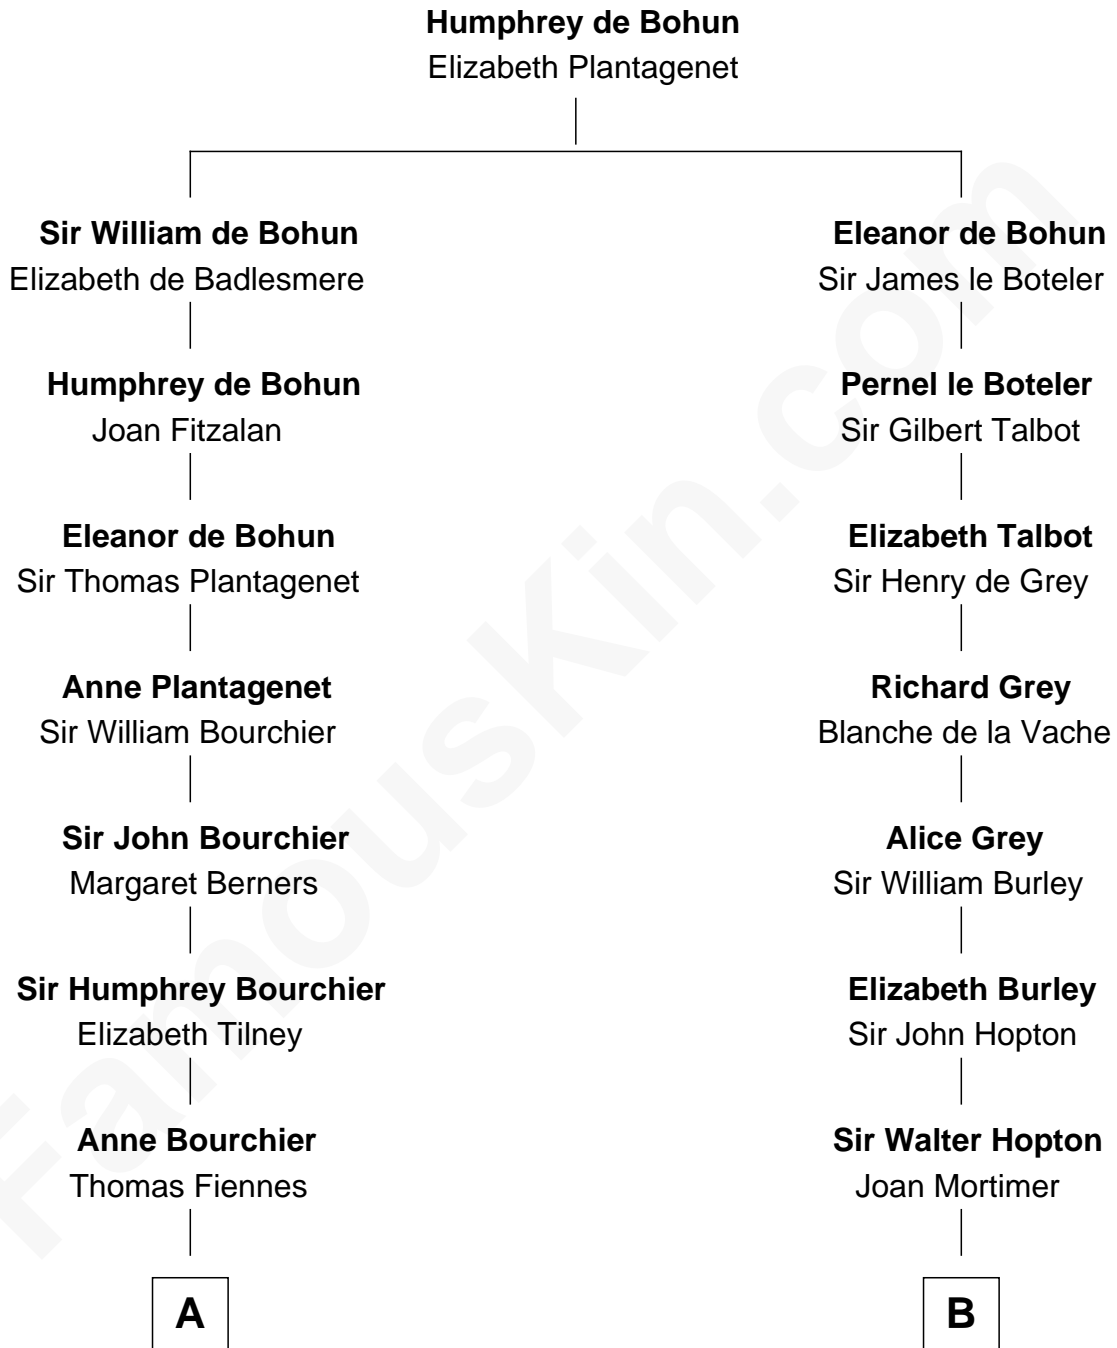

**FamousKin.com**  
**Relationship Chart of**  
**Frank Lloyd Wright**  
*American Architect*

14th cousin 6 times removed of

**Richard More**  
*(c1614 - c1696) Mayflower passenger 1620*

**C**

—  
**Martha Hubbard**

David Wright

—  
**Rev. David Wright**

Abigail Goddard

—  
**William Carey Wright**

Anna Lloyd Jones

—  
**Frank Lloyd Wright**

*American Architect*

FamousKin.com