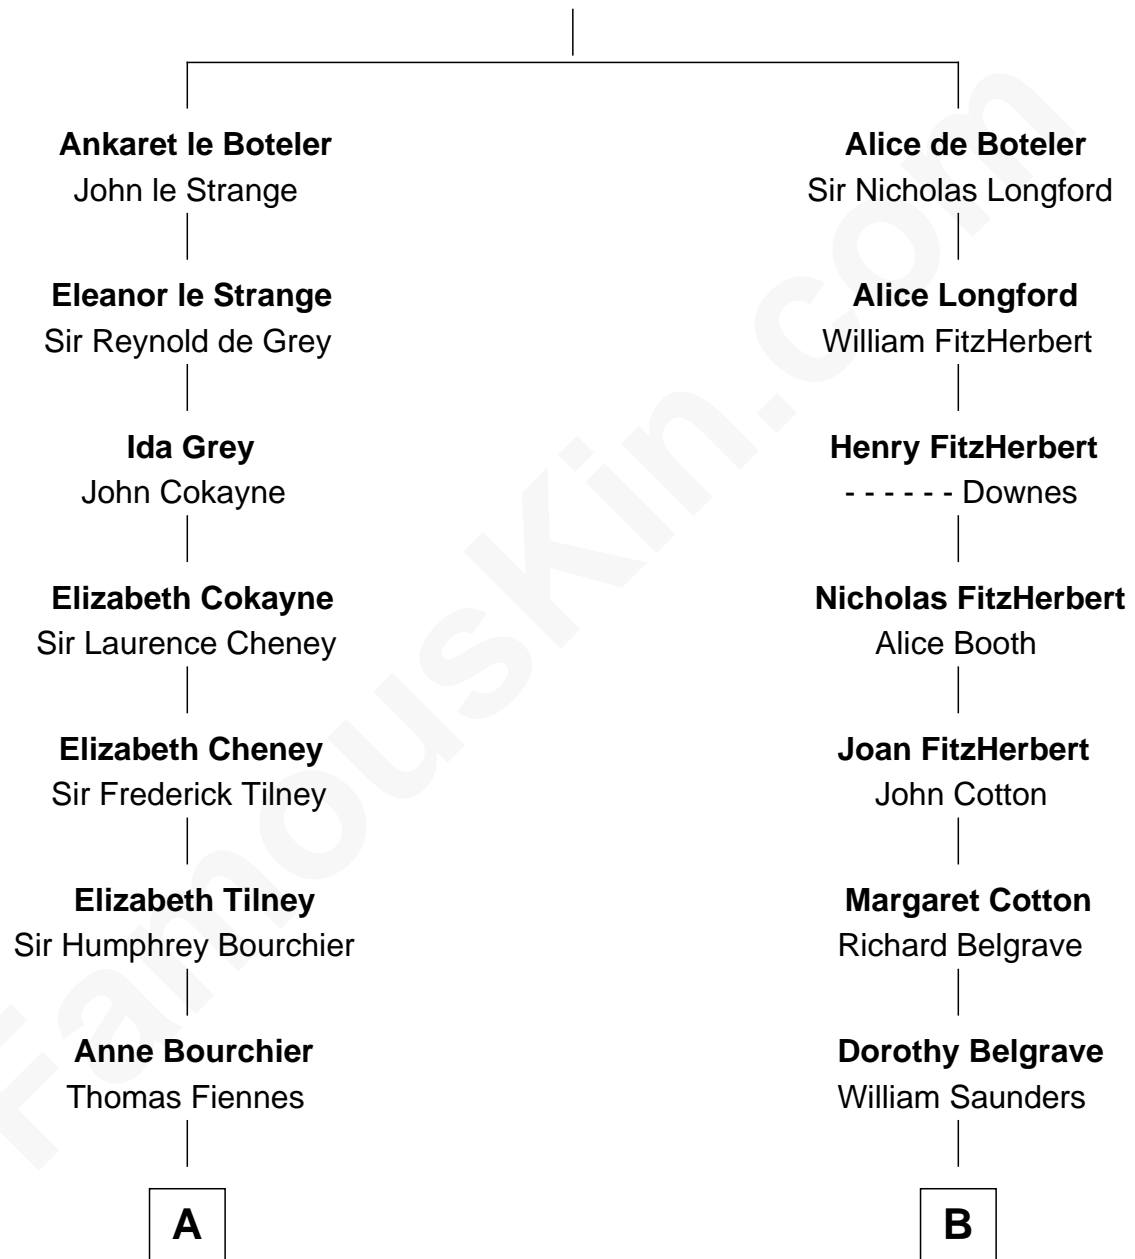

**FamousKin.com**  
**Relationship Chart of**  
**Frank Lloyd Wright**  
*American Architect*

19th cousin 1 time removed of

**Calvin Coolidge**  
*30th U.S. President*

**Sir William de Boteler**  
 Ela Herdeburgh

**C**

**Martha Hubbard**

David Wright

**Rev. David Wright**

Abigail Goddard

**William Carey Wright**

Anna Lloyd Jones

**Frank Lloyd Wright**