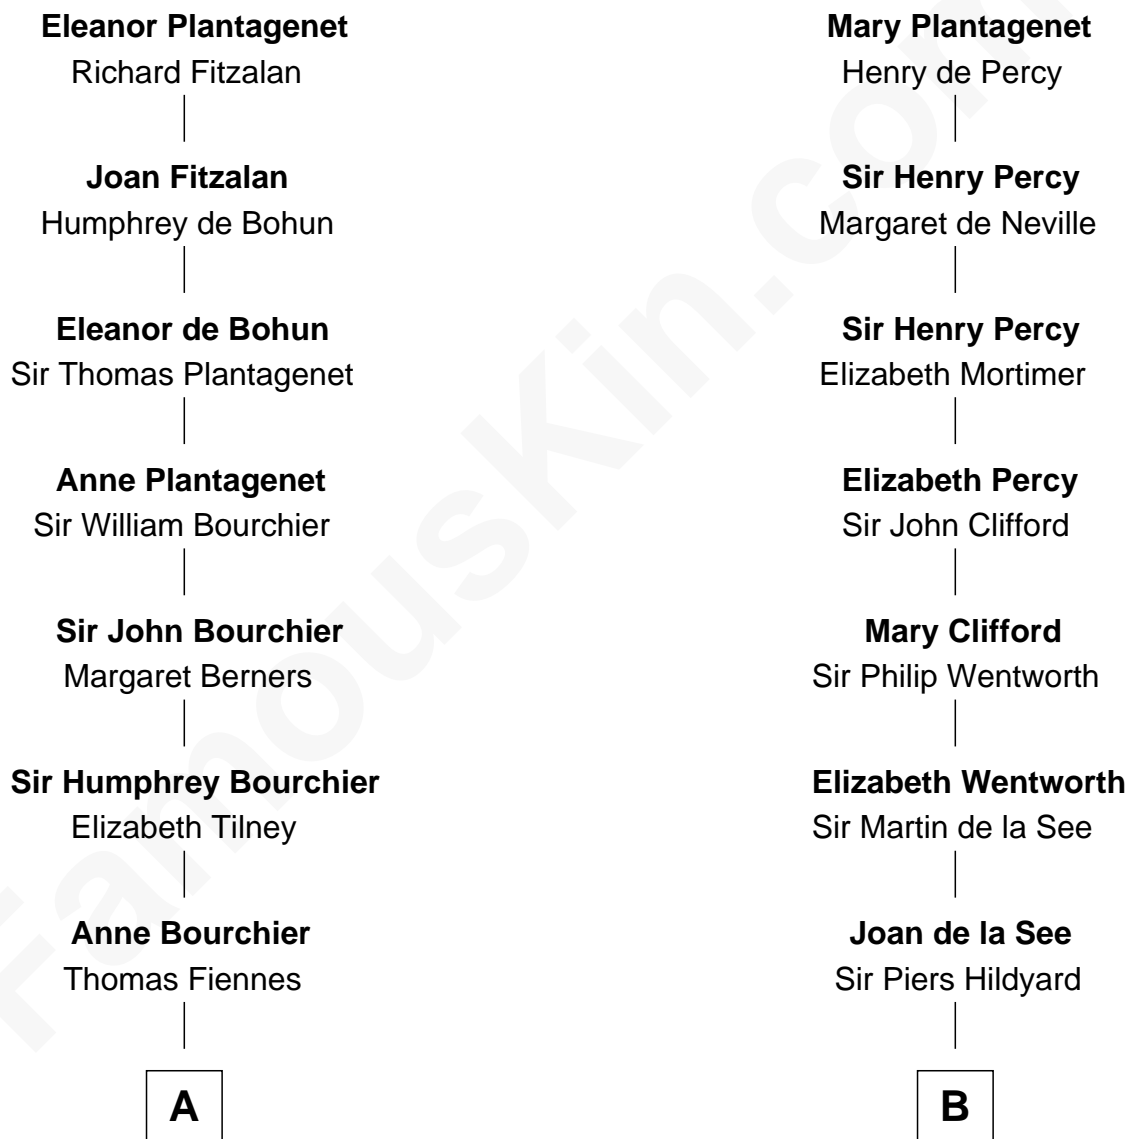

FamousKin.com Relationship Chart of

Frank Lloyd Wright

American Architect

20th cousin of

Calvin Coolidge

30th U.S. President

Henry Plantagenet

Maud de Chaworth

C

Martha Hubbard

David Wright

Rev. David Wright

Abigail Goddard

William Carey Wright

Anna Lloyd Jones

Frank Lloyd Wright