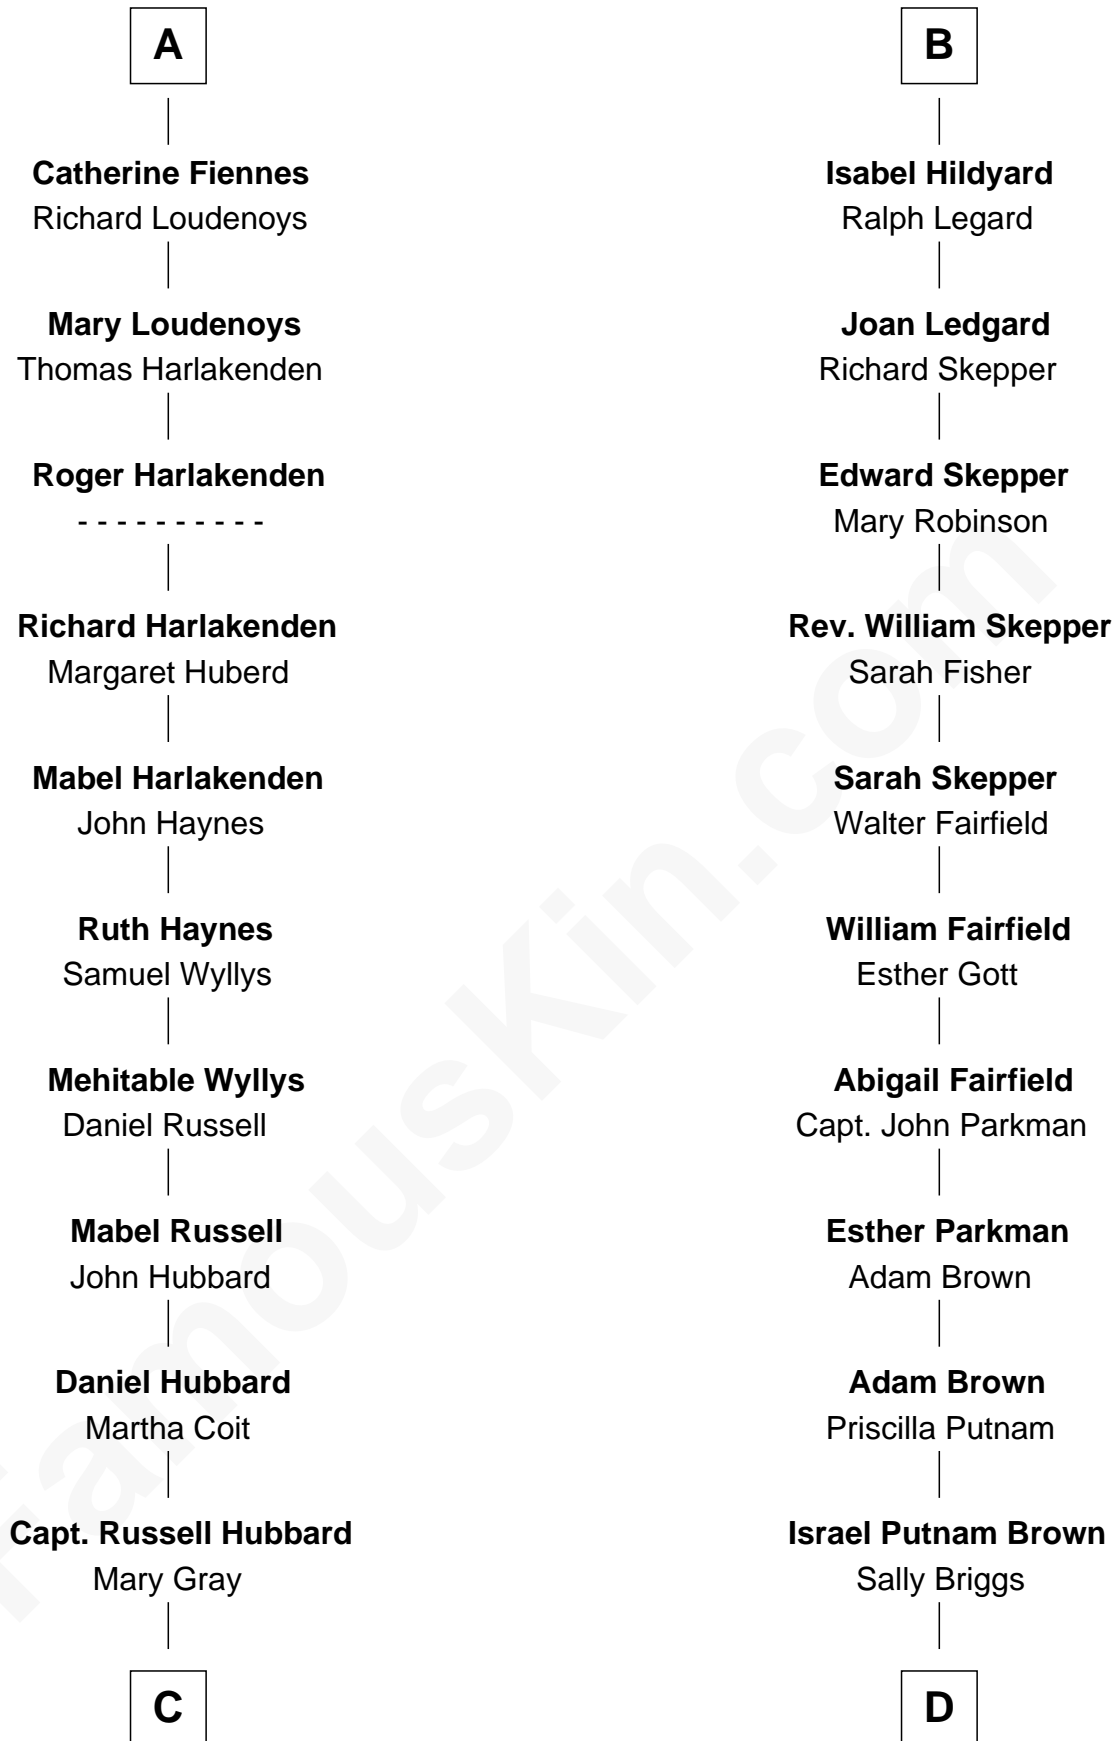

FamousKin.com Relationship Chart of

Frank Lloyd Wright

American Architect

20th cousin of

Calvin Coolidge

30th U.S. President

Henry Plantagenet

Maud de Chaworth

C

Martha Hubbard

David Wright

Rev. David Wright

Abigail Goddard

William Carey Wright

Anna Lloyd Jones

Frank Lloyd Wright