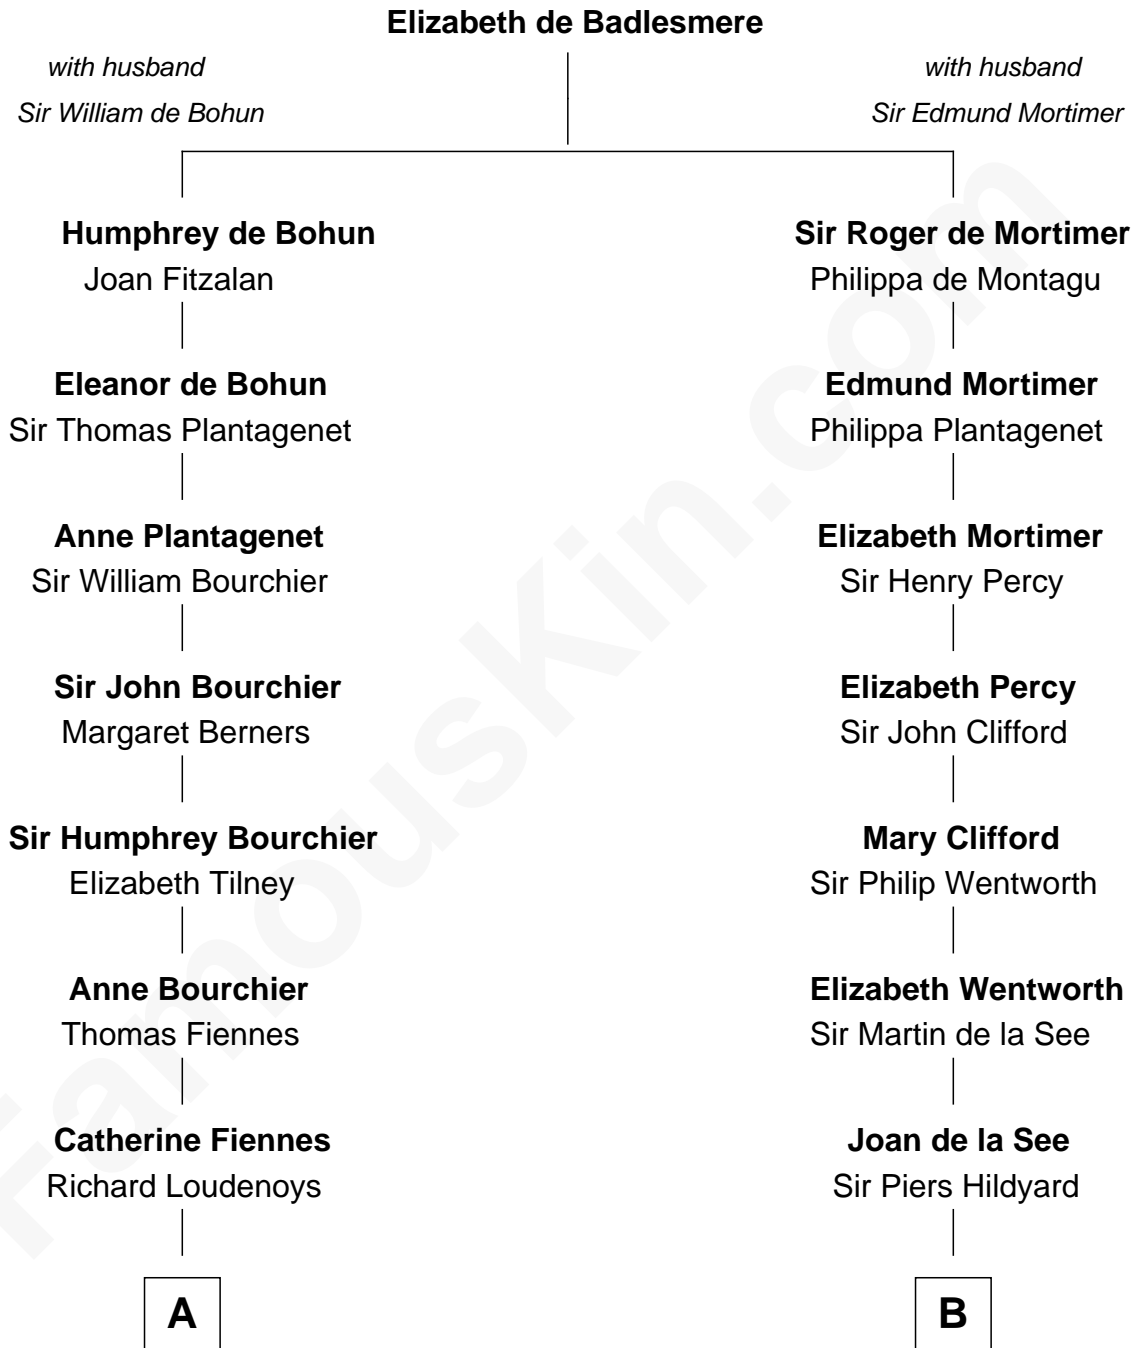

FamousKin.com
Relationship Chart of
Frank Lloyd Wright
American Architect

19th cousin 1 time removed of
Calvin Coolidge
30th U.S. President

C

Rev. David Wright

Abigail Goddard

William Carey Wright

Anna Lloyd Jones

Frank Lloyd Wright

American Architect

D

Sally Briggs Brown

Israel Chase Brewer

Sarah Almeda Brewer

Calvin Galusha Coolidge

Col. John Calvin Coolidge

Victoria Josephine Moor

Calvin Coolidge

30th U.S. President

FamousKin.com