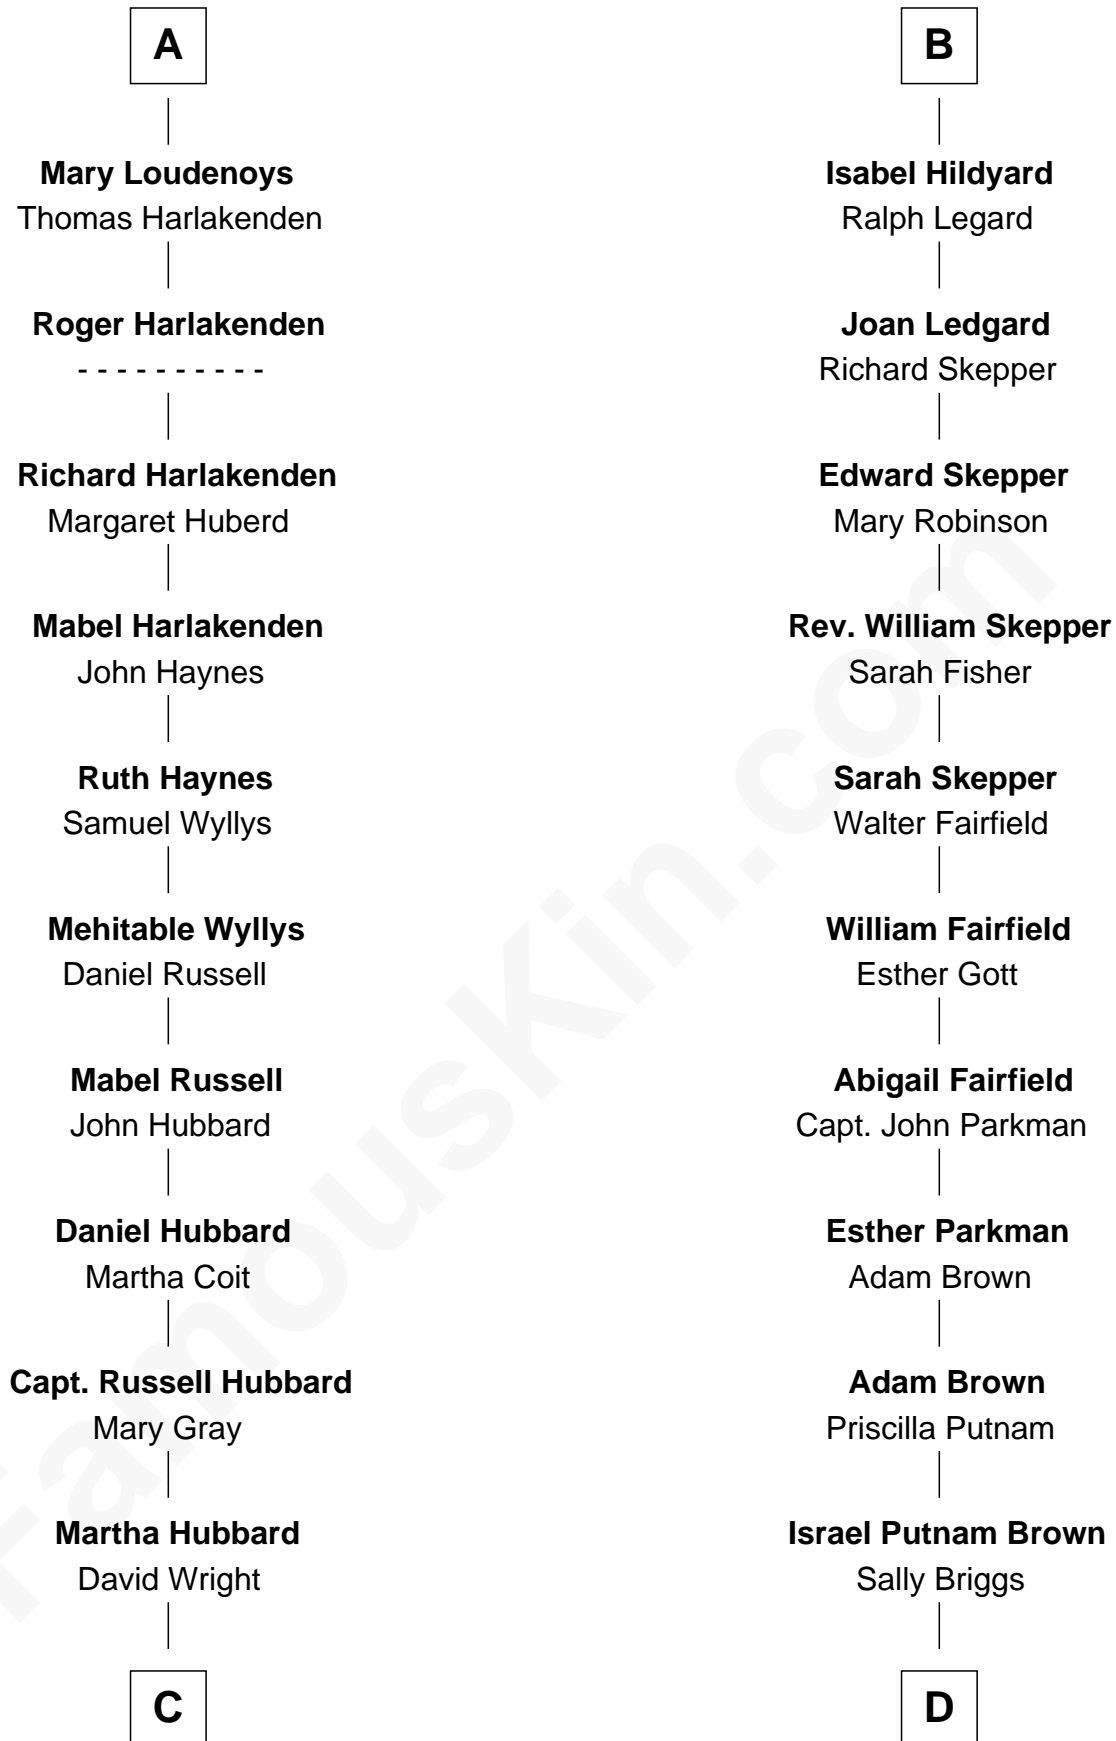

FamousKin.com
Relationship Chart of
Frank Lloyd Wright
American Architect

19th cousin 1 time removed of
Calvin Coolidge
30th U.S. President

C

Rev. David Wright

Abigail Goddard

William Carey Wright

Anna Lloyd Jones

Victoria Josephine Moor

Calvin Coolidge

30th U.S. President

FamousKin.com