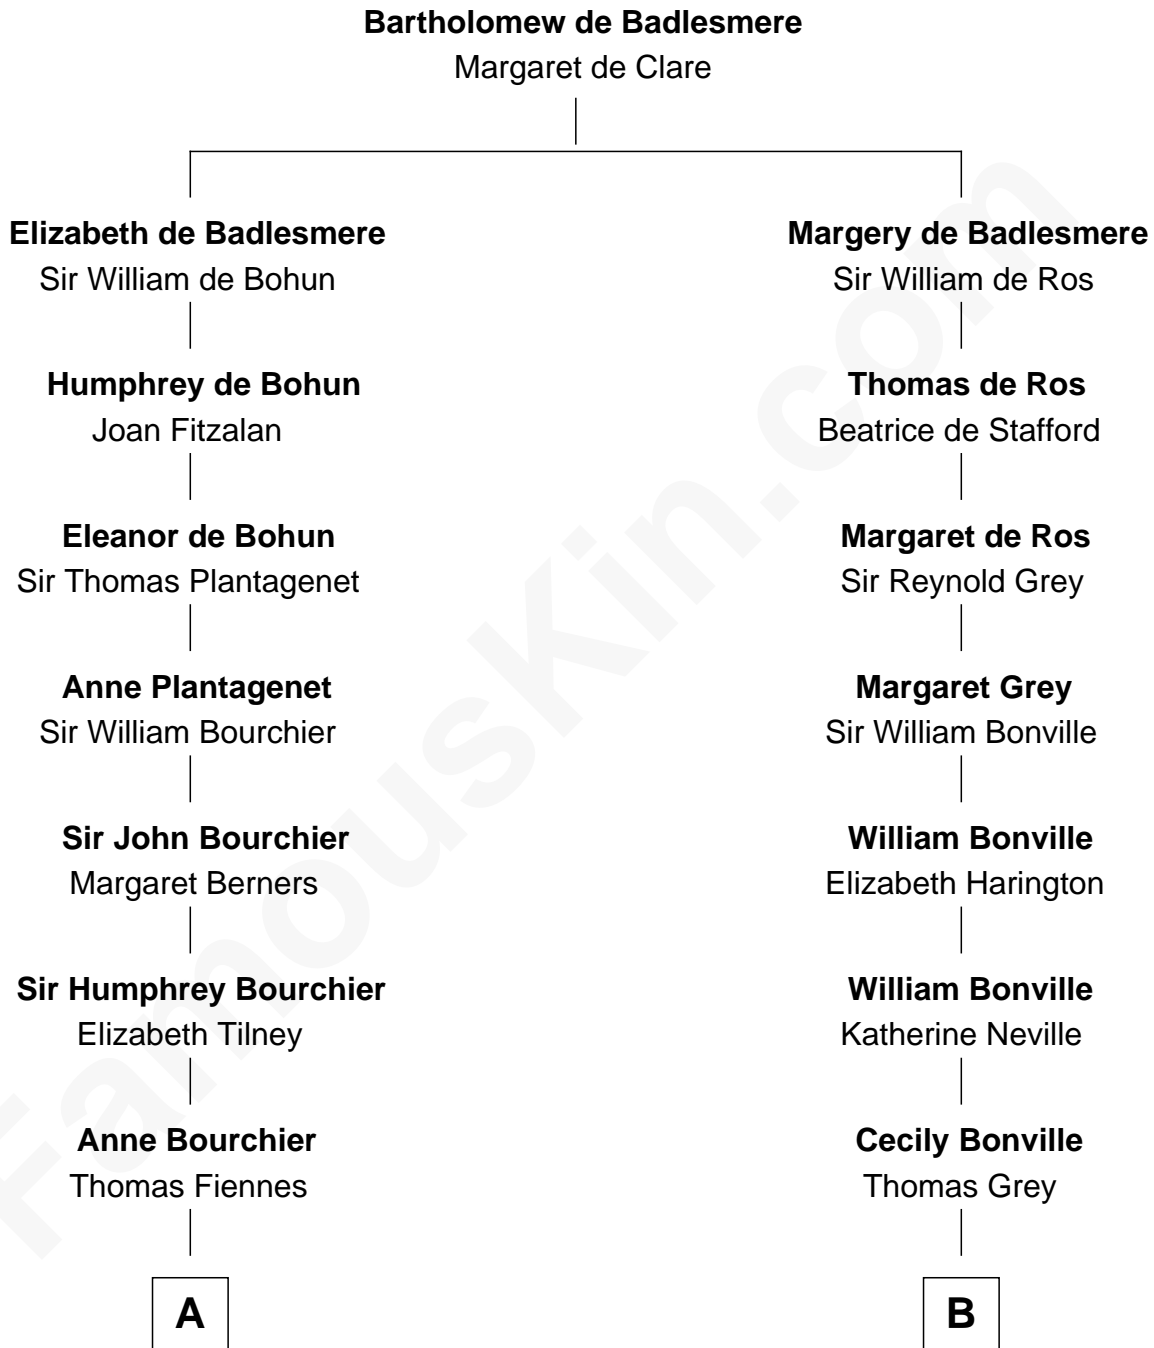

**FamousKin.com**  
**Relationship Chart of**  
**Frank Lloyd Wright**  
*American Architect*

15th cousin 5 times removed of

**Bathsheba (Ruggles) Spooner**

*First woman executed for murder in U.S. by non-British government*

**C**

—  
**Martha Hubbard**

David Wright

—  
**Rev. David Wright**

Abigail Goddard

—  
**William Carey Wright**

Anna Lloyd Jones

—  
**Frank Lloyd Wright**