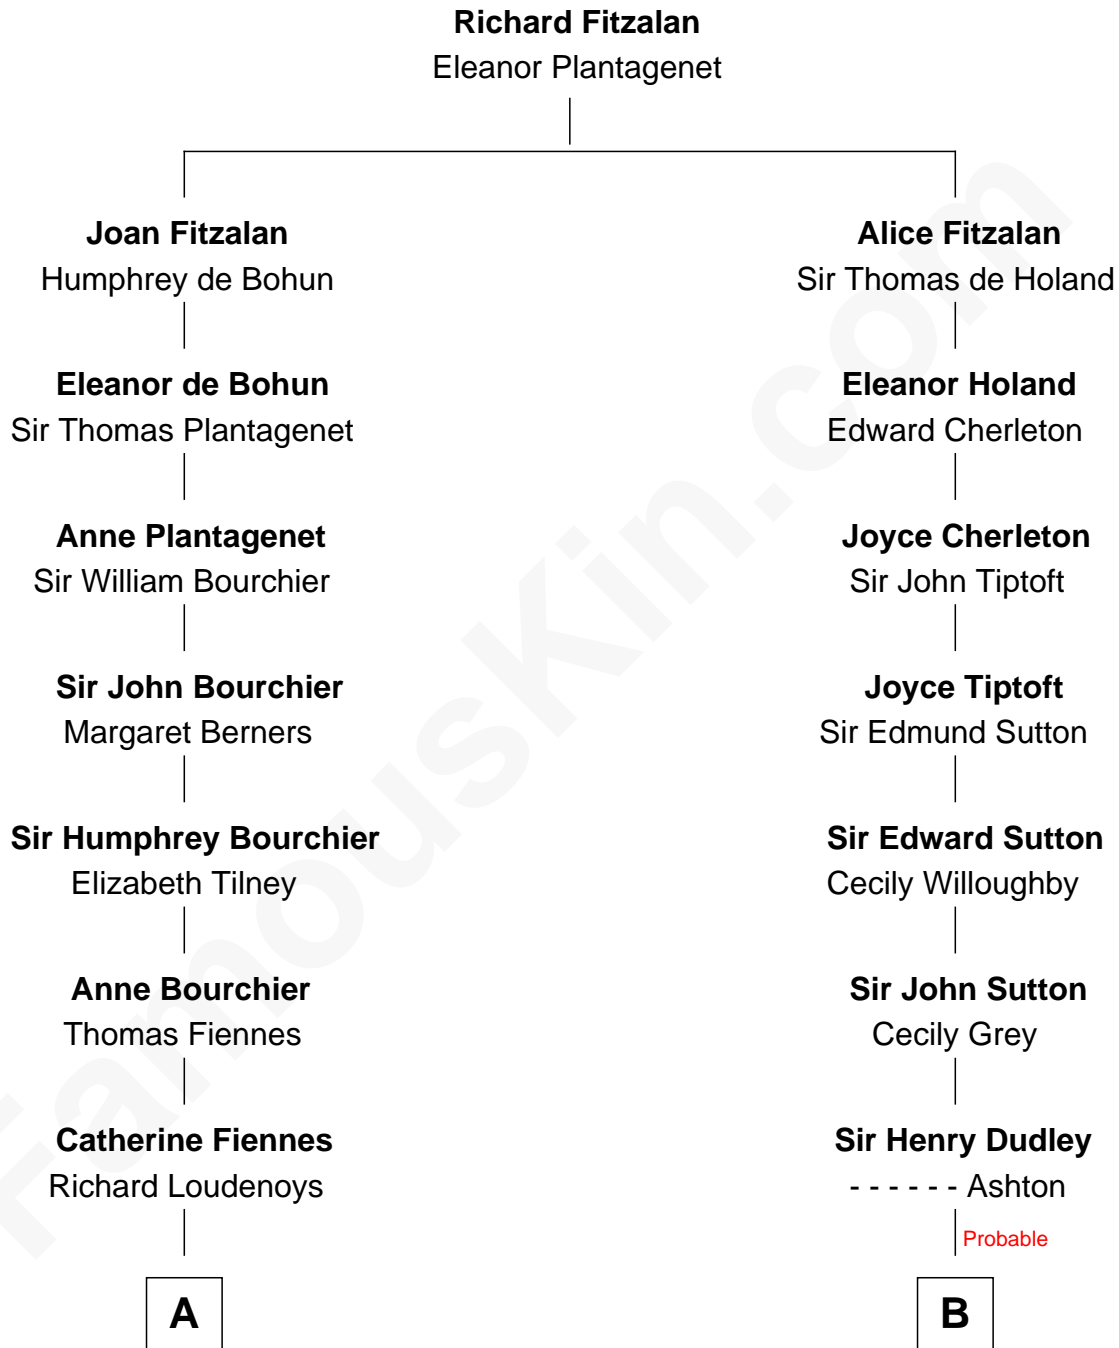

## Relationship Chart of

### Frank Lloyd Wright

*American Architect*

13th cousin 6 times removed of

### Bathsheba (Ruggles) Spooner

*First woman executed for murder in U.S. by non-British government*

**C**

—  
**Rev. David Wright**

Abigail Goddard

—  
**William Carey Wright**

Anna Lloyd Jones

—  
**Frank Lloyd Wright**