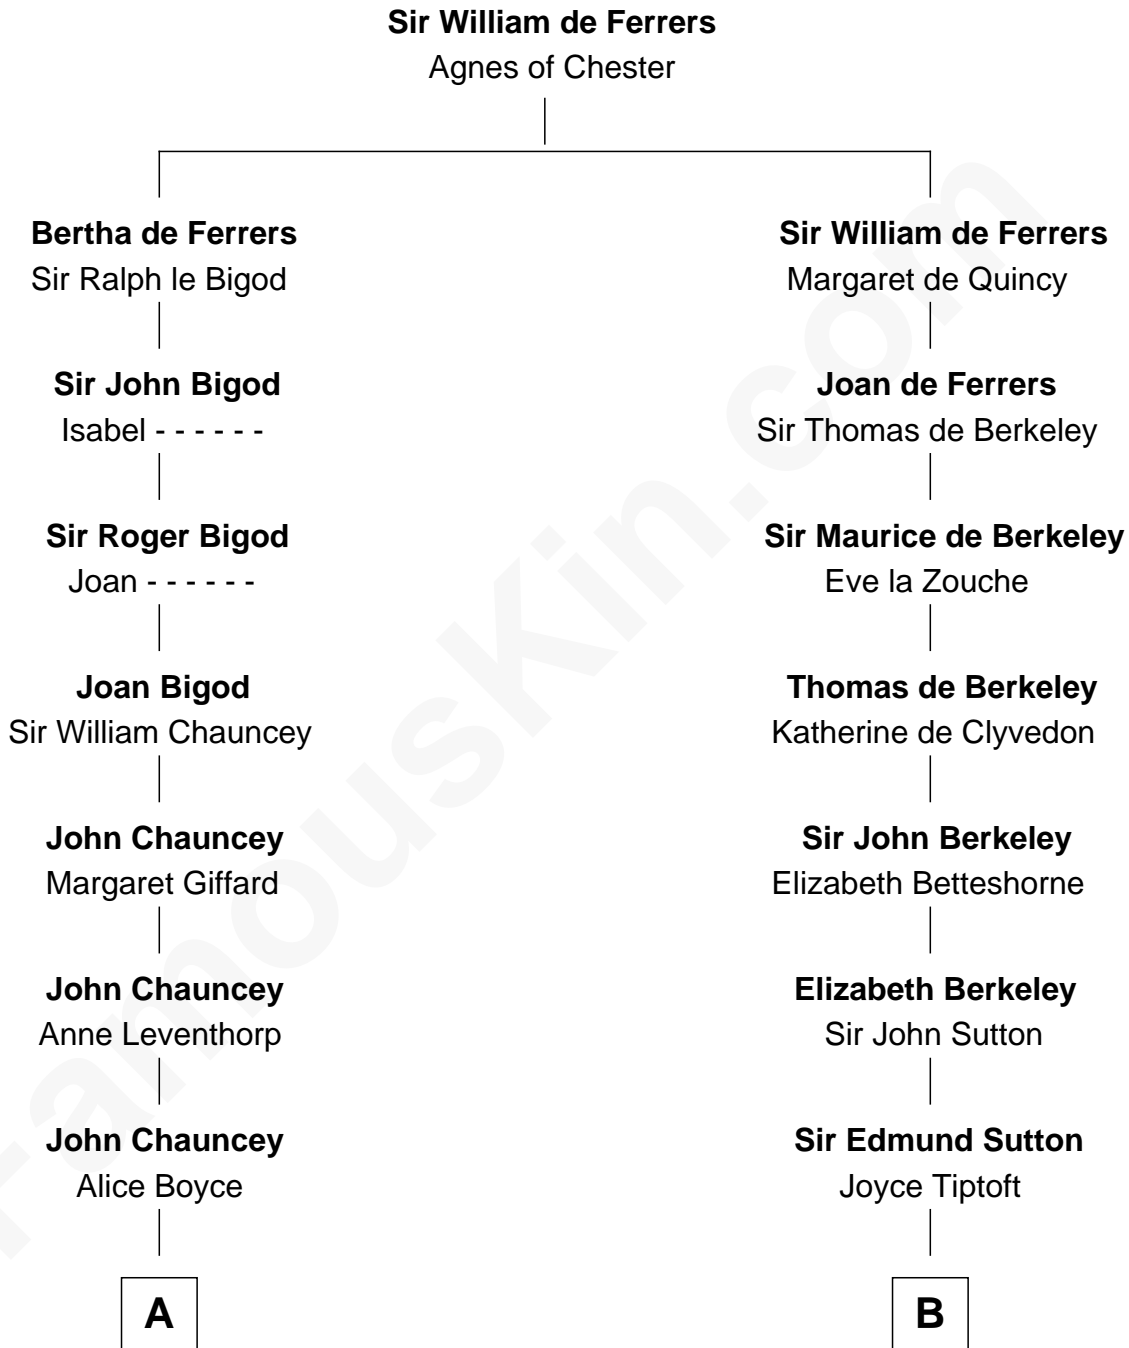

**FamousKin.com**  
**Relationship Chart of**  
**Frank Lloyd Wright**  
*American Architect*

16th cousin 5 times removed of

**Bathsheba (Ruggles) Spooner**

*First woman executed for murder in U.S. by non-British government*

FamousKin.com