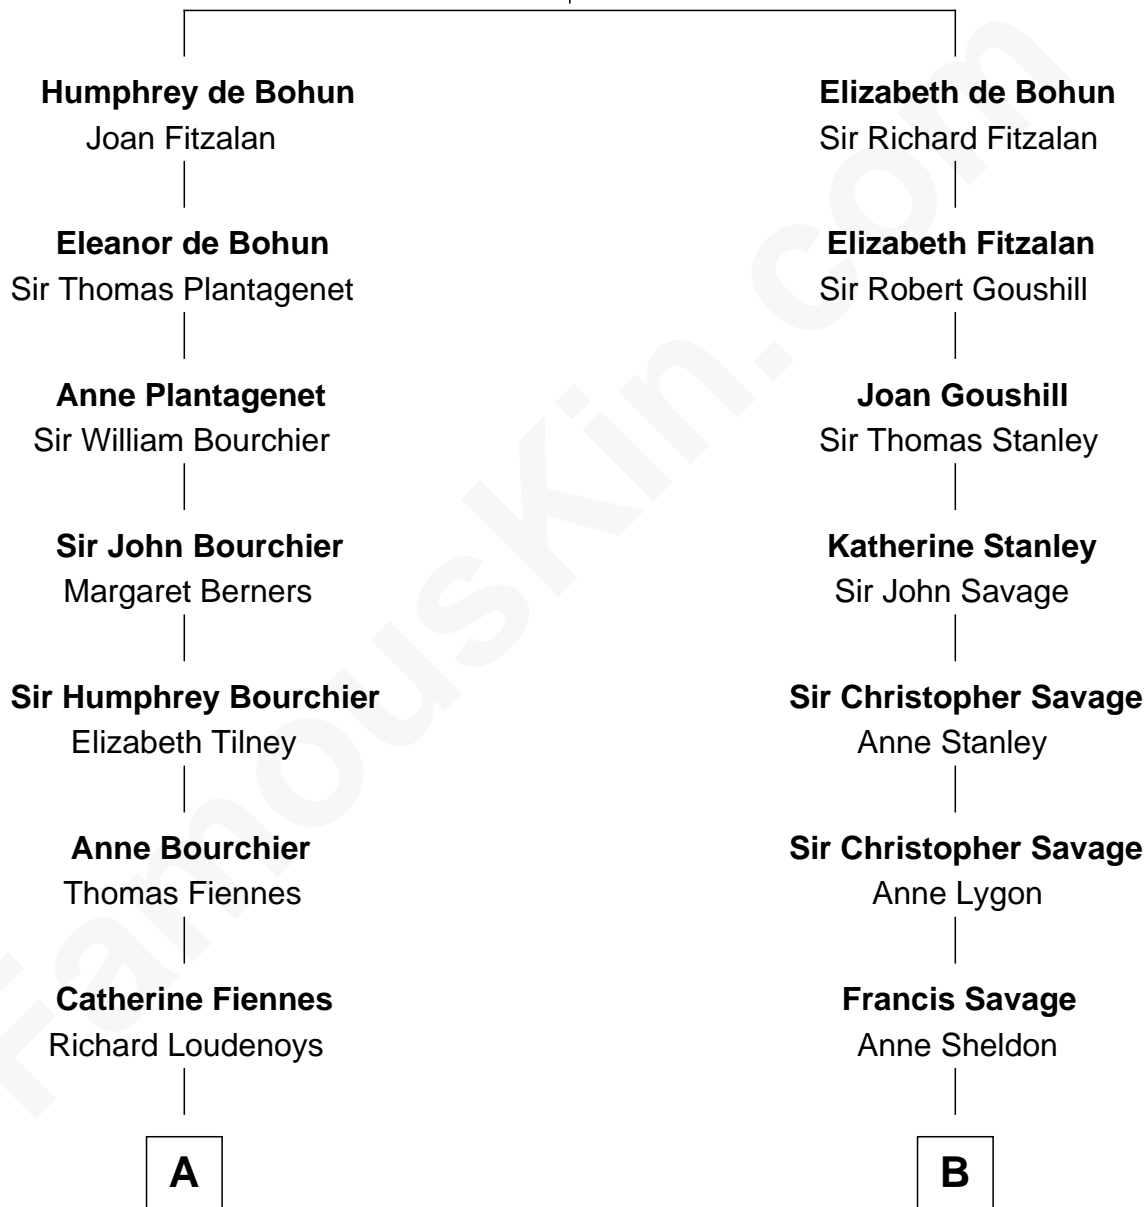

FamousKin.com
Relationship Chart of
Frank Lloyd Wright
American Architect

18th cousin 1 time removed of

Adlai Stevenson II
31st Governor of Illinois

Sir William de Bohun
 Elizabeth de Badlesmere

C

Rev. David Wright

Abigail Goddard

William Carey Wright

Anna Lloyd Jones

Frank Lloyd Wright

American Architect

D

Lewis Green Stevenson

Helen Louise Davis

Adlai Stevenson II

31st Governor of Illinois

FamousKin.com