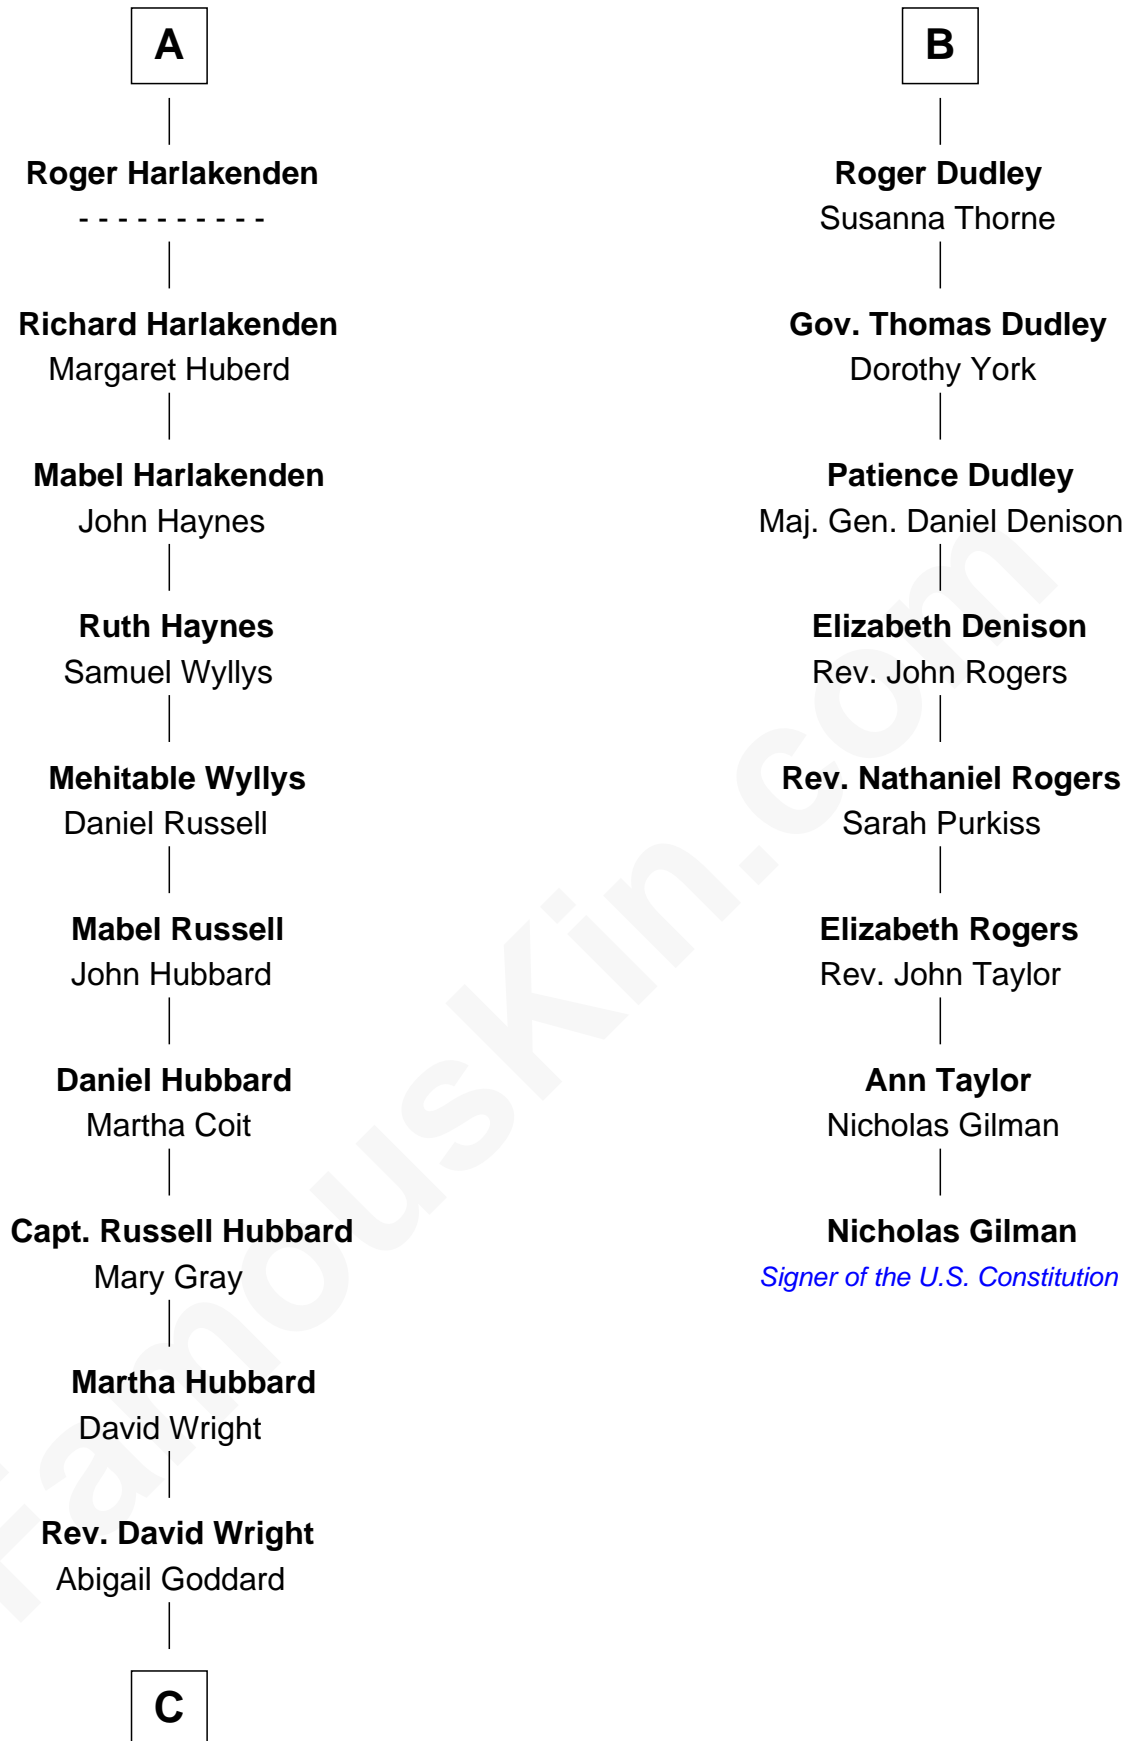

FamousKin.com
Relationship Chart of
Frank Lloyd Wright
American Architect

14th cousin 4 times removed of

Nicholas Gilman
Signer of the U.S. Constitution

C

William Carey Wright

Anna Lloyd Jones

Frank Lloyd Wright

American Architect

FamousKin.com