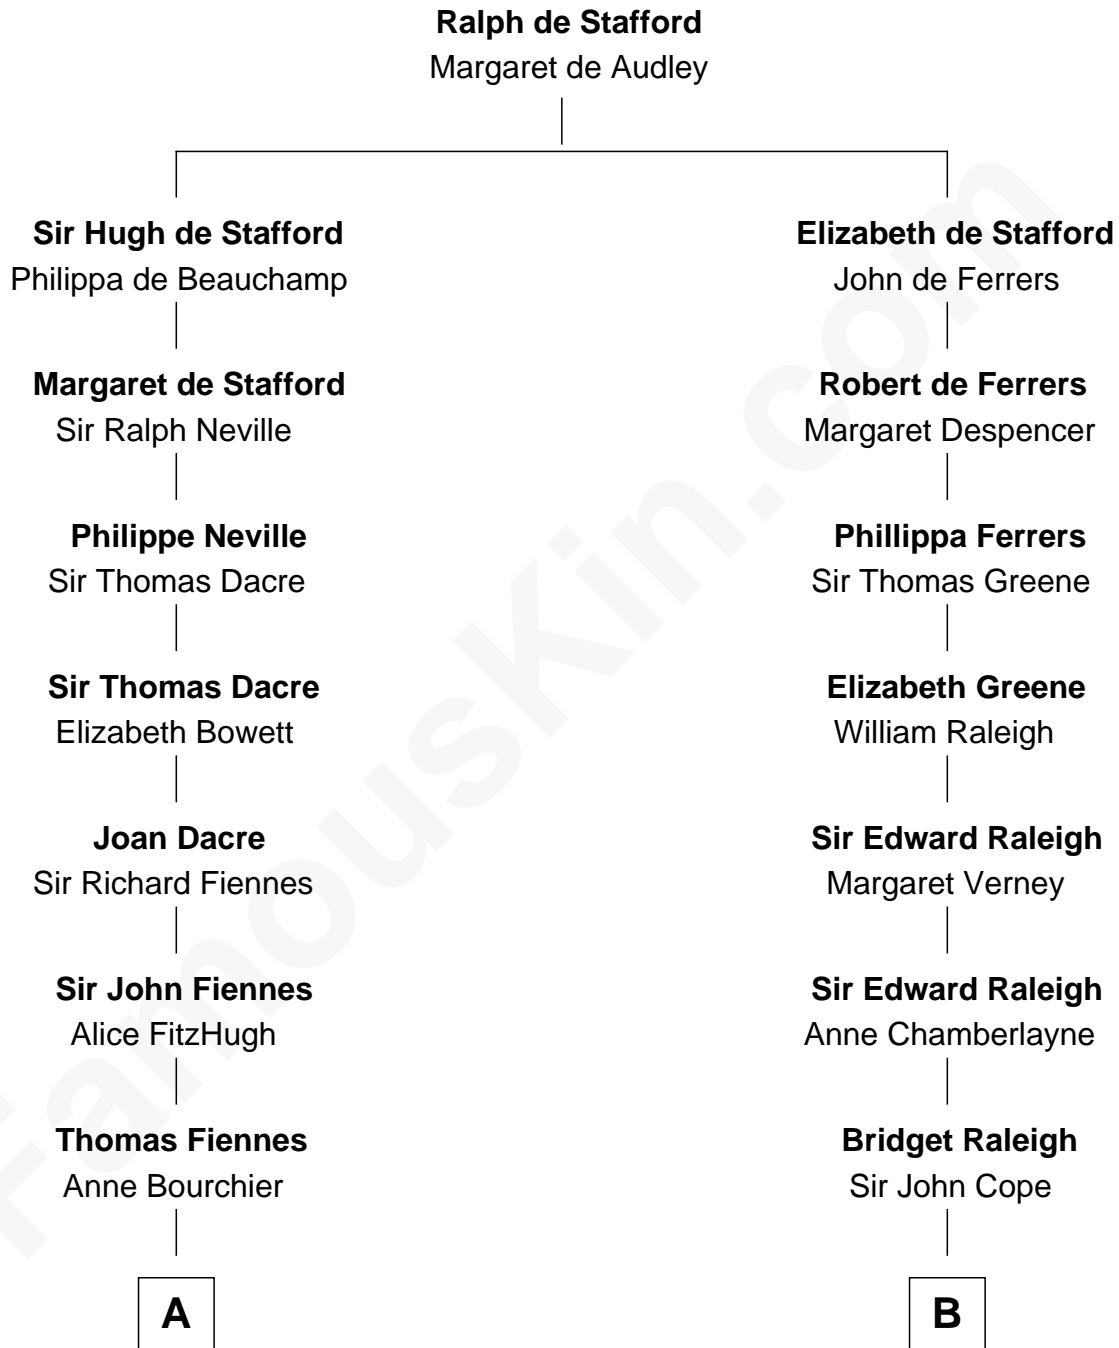

**FamousKin.com**  
**Relationship Chart of**  
**Frank Lloyd Wright**  
*American Architect*

15th cousin 5 times removed of  
**Nicholas Gilman**  
*Signer of the U.S. Constitution*

**C**

—  
**Martha Hubbard**

David Wright

—  
**Rev. David Wright**

Abigail Goddard

—  
**William Carey Wright**

Anna Lloyd Jones

—  
**Frank Lloyd Wright**

*American Architect*

FamousKin.com