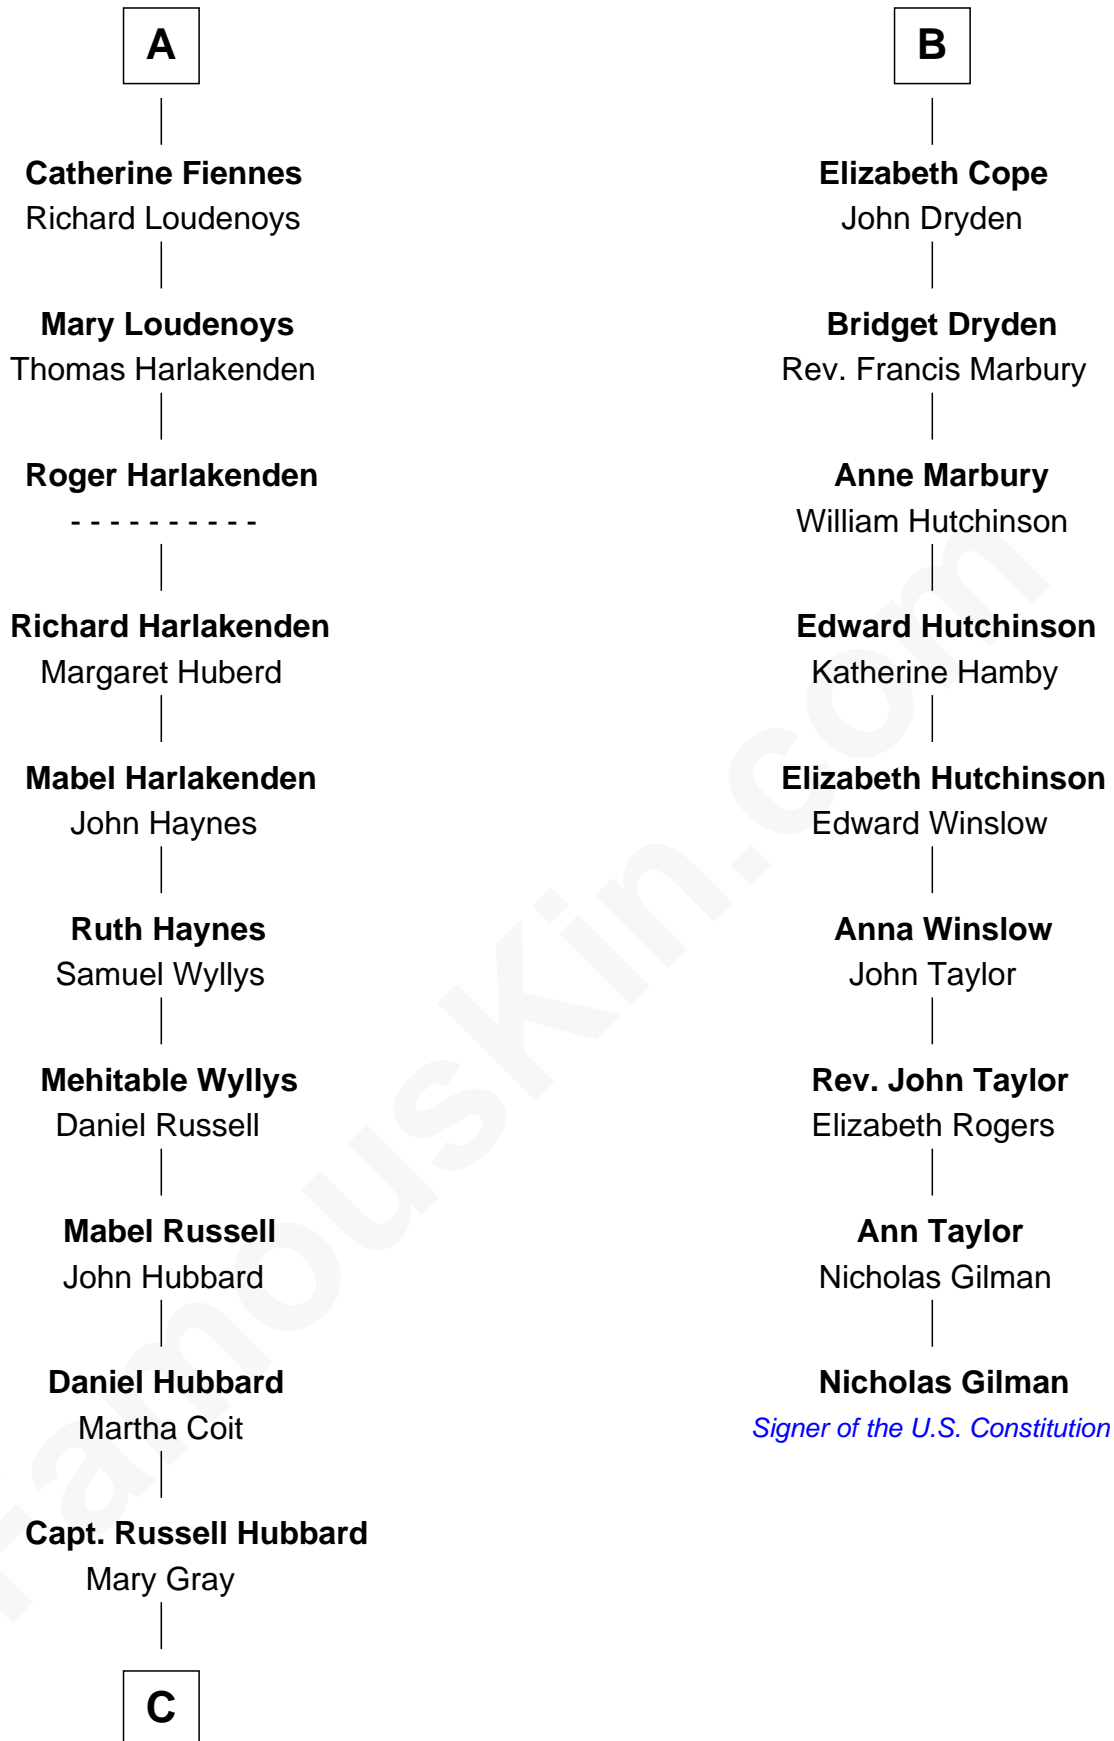

**FamousKin.com**  
**Relationship Chart of**  
**Frank Lloyd Wright**  
*American Architect*

15th cousin 5 times removed of  
**Nicholas Gilman**  
*Signer of the U.S. Constitution*

**C**

—  
**Martha Hubbard**

David Wright

—  
**Rev. David Wright**

Abigail Goddard

—  
**William Carey Wright**

Anna Lloyd Jones

—  
**Frank Lloyd Wright**

*American Architect*

FamousKin.com