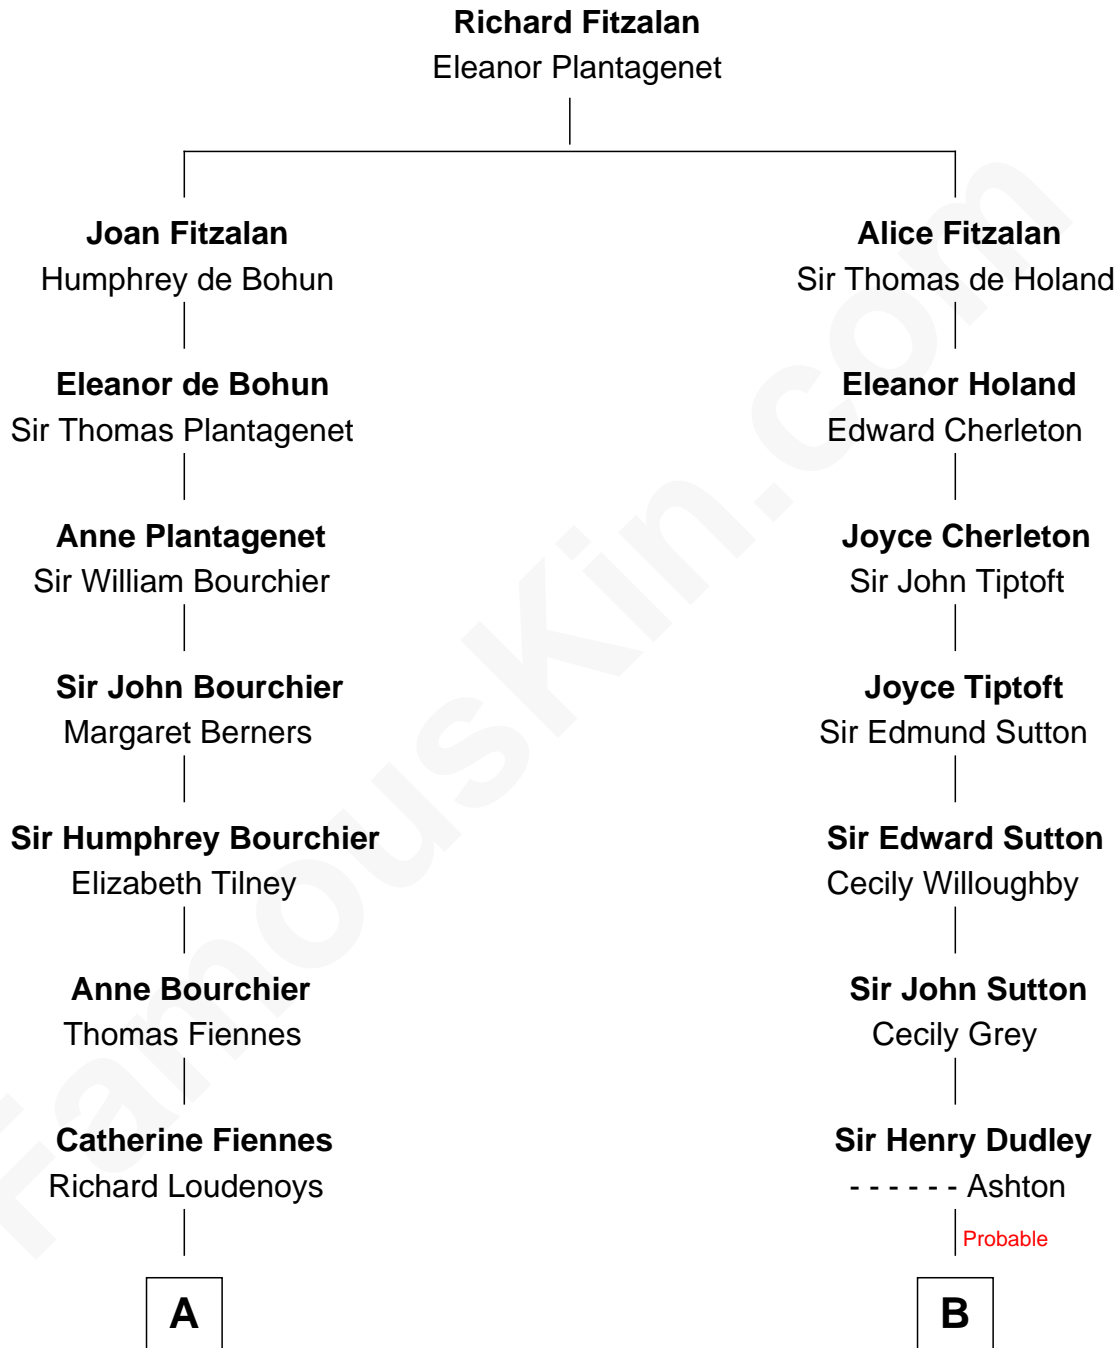

FamousKin.com
Relationship Chart of
Frank Lloyd Wright
American Architect

14th cousin 5 times removed of
Nicholas Gilman
Signer of the U.S. Constitution

C

—
Rev. David Wright

Abigail Goddard

—
William Carey Wright

Anna Lloyd Jones

—
Frank Lloyd Wright

American Architect

FamousKin.com