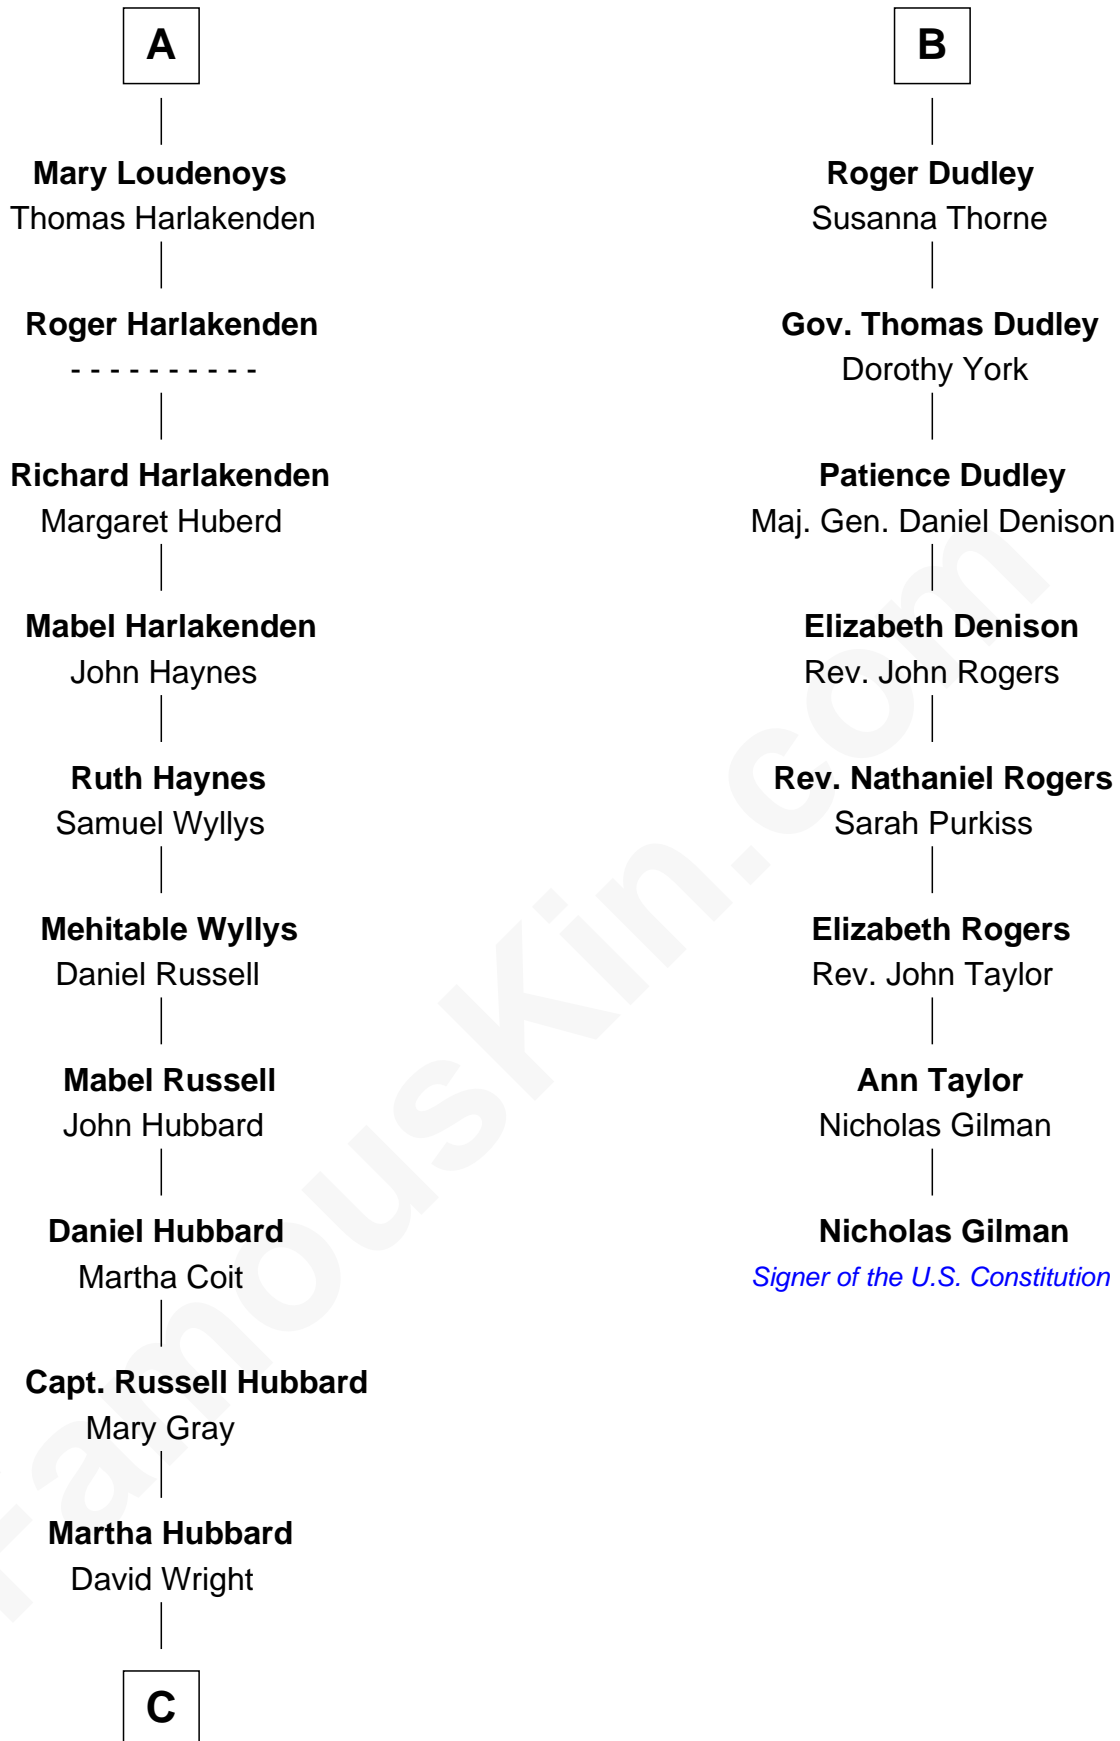

FamousKin.com
Relationship Chart of
Frank Lloyd Wright
American Architect

14th cousin 5 times removed of
Nicholas Gilman
Signer of the U.S. Constitution

C

—
Rev. David Wright

Abigail Goddard

—
William Carey Wright

Anna Lloyd Jones

—
Frank Lloyd Wright

American Architect

FamousKin.com