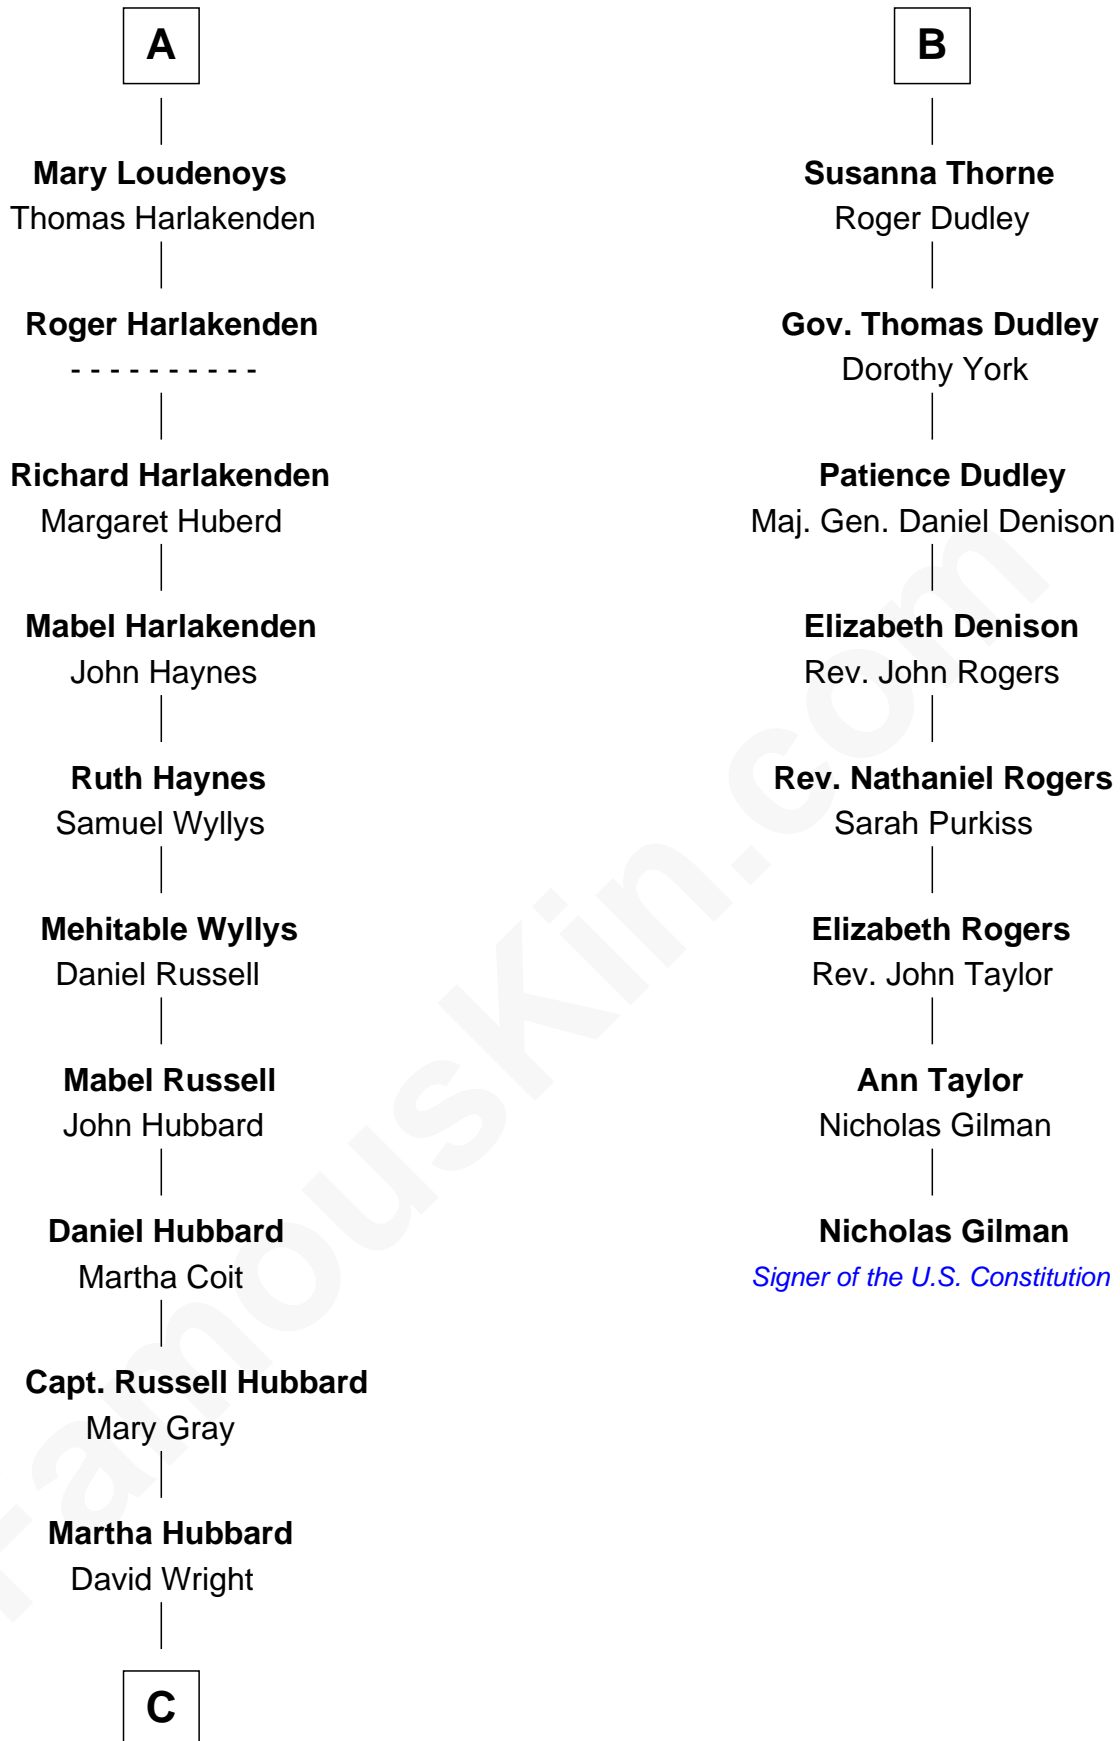

FamousKin.com
Relationship Chart of
Frank Lloyd Wright
American Architect

14th cousin 5 times removed of
Nicholas Gilman
Signer of the U.S. Constitution

C

—
Rev. David Wright

Abigail Goddard

—
William Carey Wright

Anna Lloyd Jones

—
Frank Lloyd Wright

American Architect

FamousKin.com