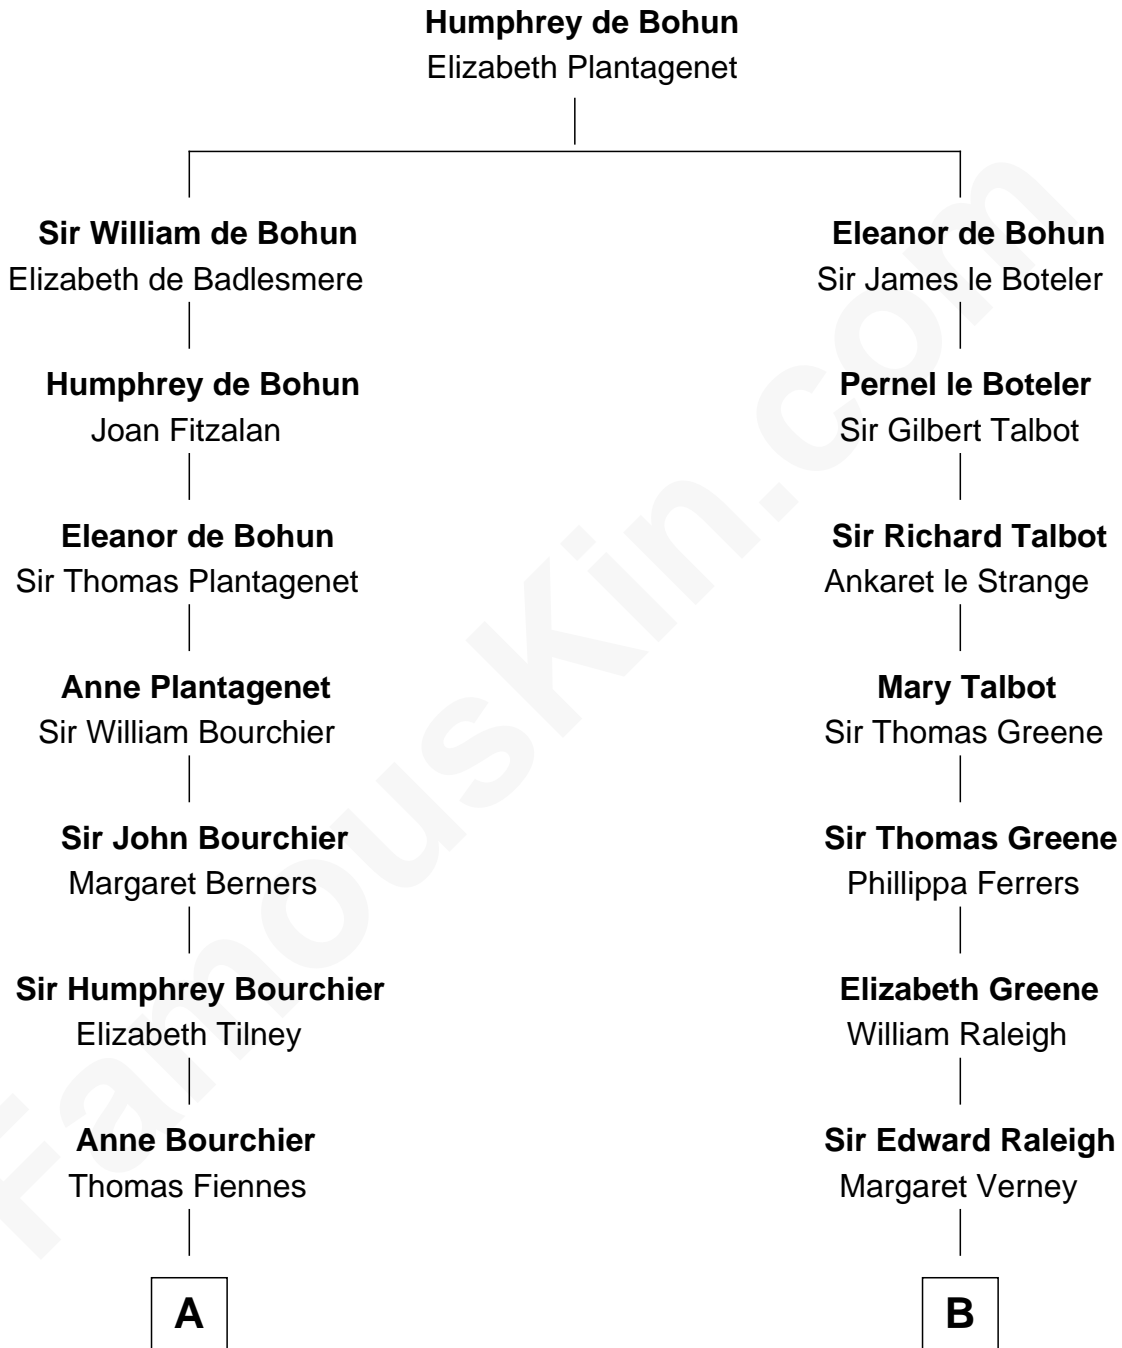

**FamousKin.com**  
**Relationship Chart of**  
**Frank Lloyd Wright**  
*American Architect*

**17th cousin 3 times removed of**  
**Nicholas Gilman**  
*Signer of the U.S. Constitution*

**C**

—  
**Martha Hubbard**

David Wright

—  
**Rev. David Wright**

Abigail Goddard

—  
**William Carey Wright**

Anna Lloyd Jones

—  
**Frank Lloyd Wright**

*American Architect*

FamousKin.com