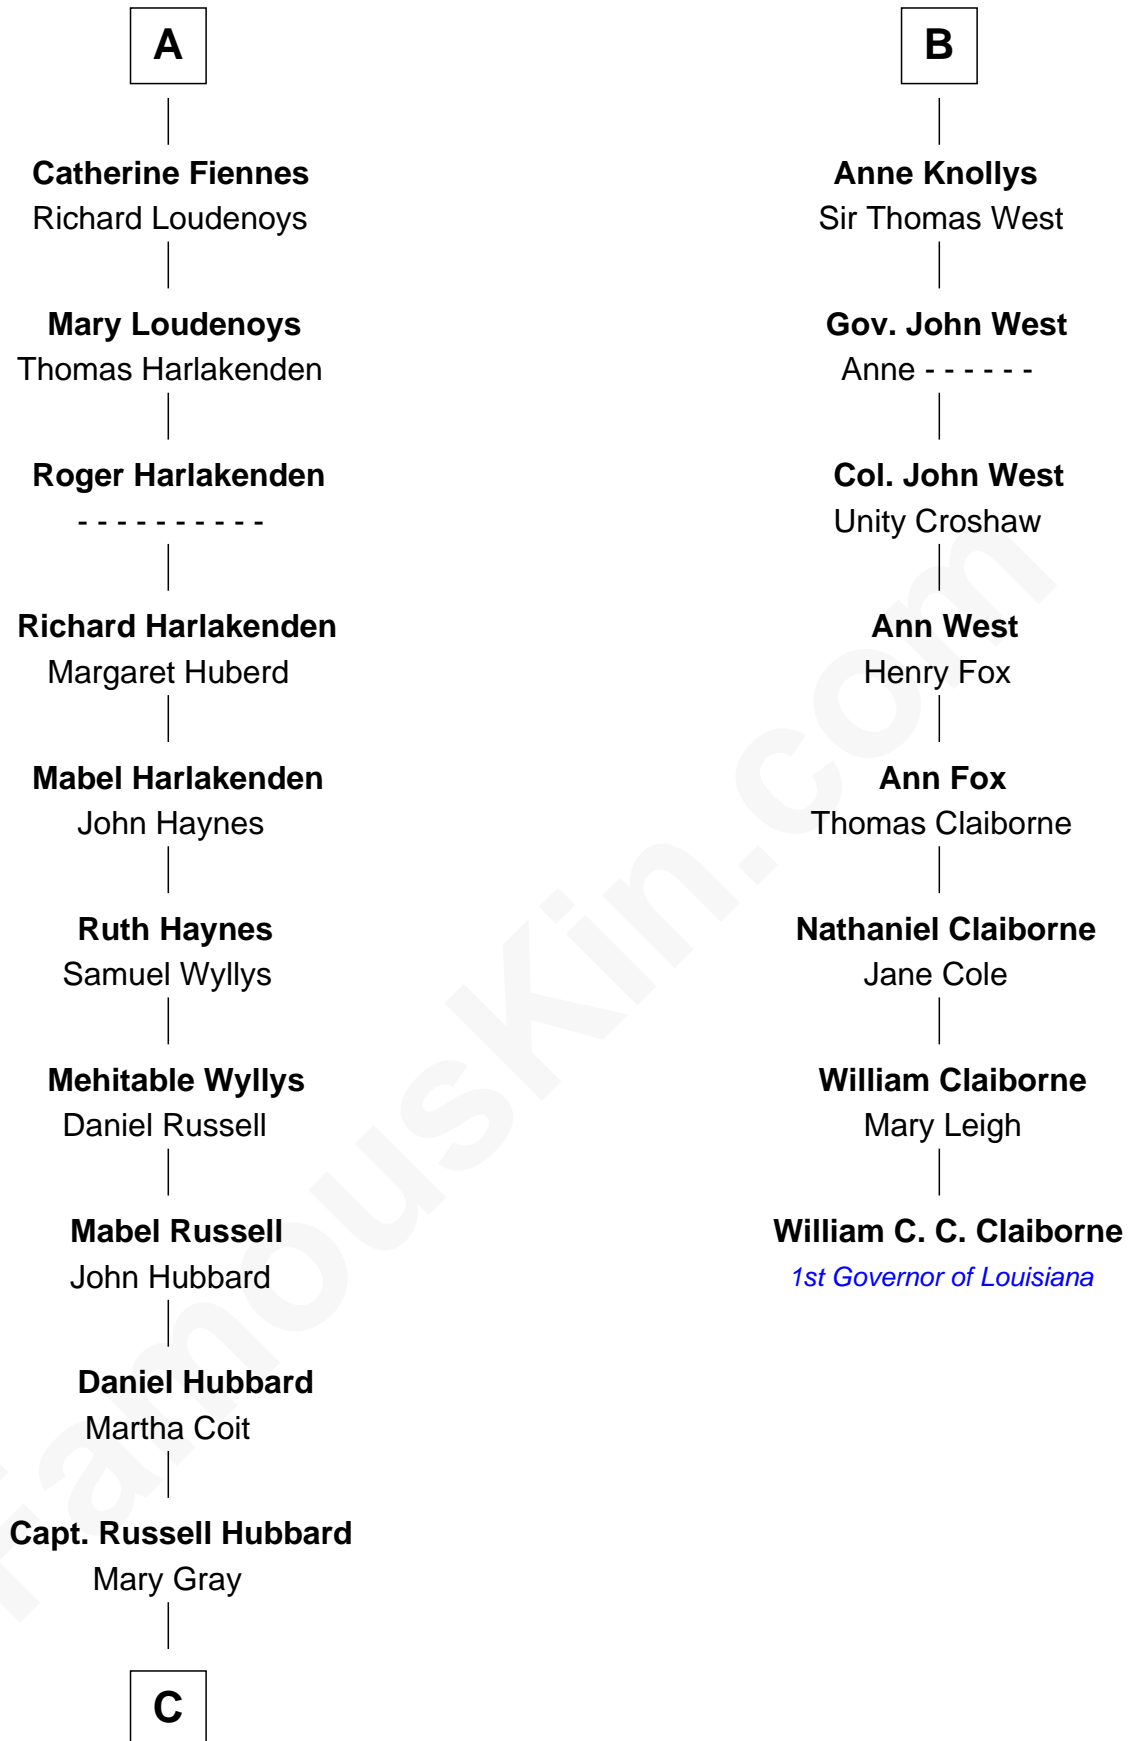

FamousKin.com
Relationship Chart of
Frank Lloyd Wright
American Architect

14th cousin 6 times removed of
William C. C. Claiborne
1st Governor of Louisiana

Sir Thomas de Beauchamp
 Katherine de Mortimer

C