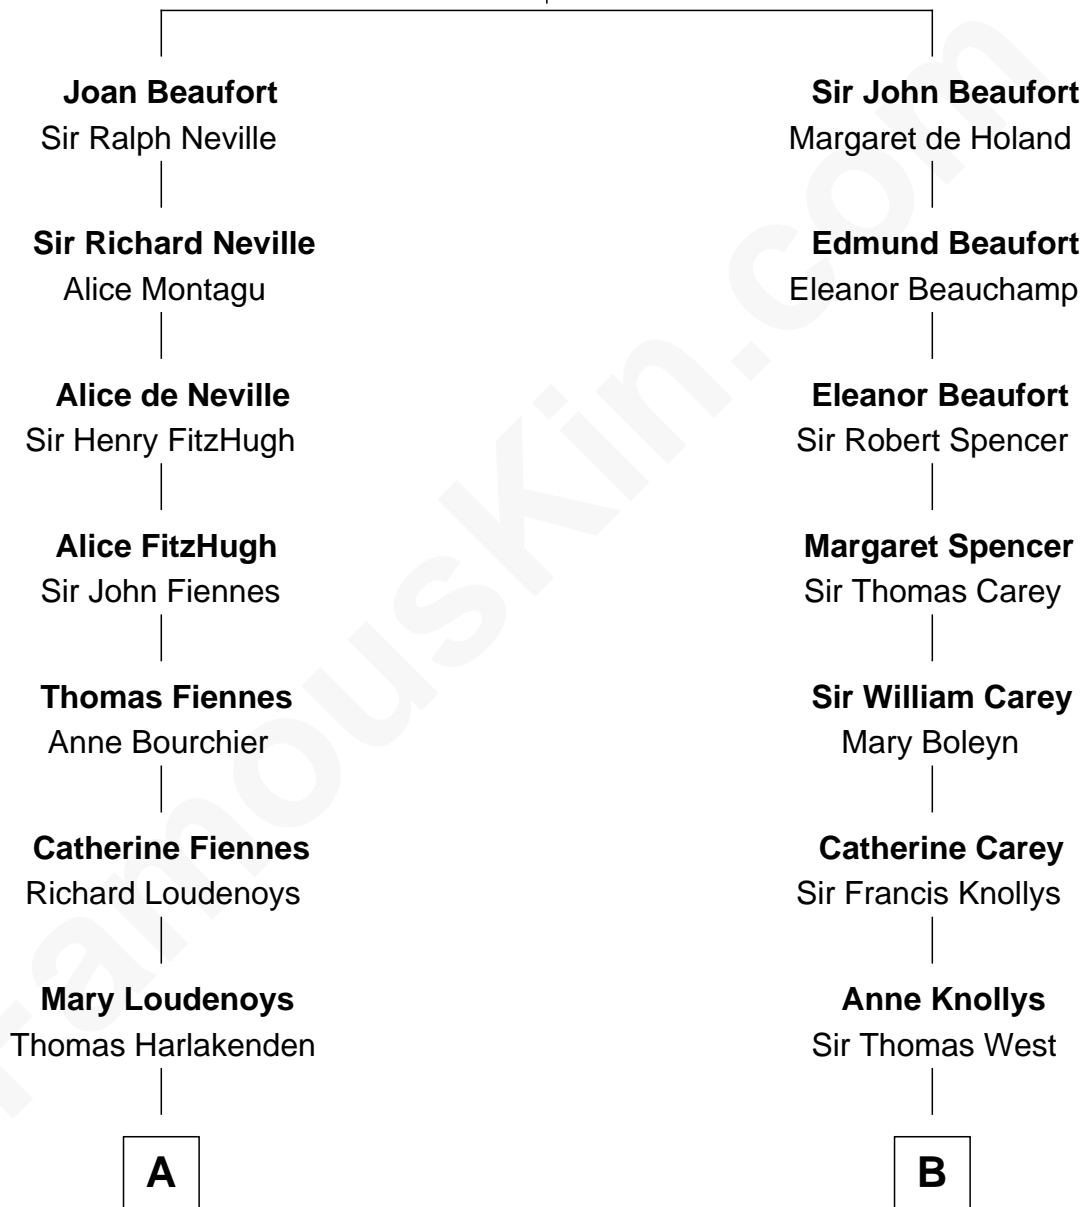

FamousKin.com
Relationship Chart of
Frank Lloyd Wright
American Architect

13th cousin 5 times removed of
William C. C. Claiborne
1st Governor of Louisiana

John of Gaunt
 Katherine Roet

C

William Carey Wright

Anna Lloyd Jones

Frank Lloyd Wright

American Architect

FamousKin.com