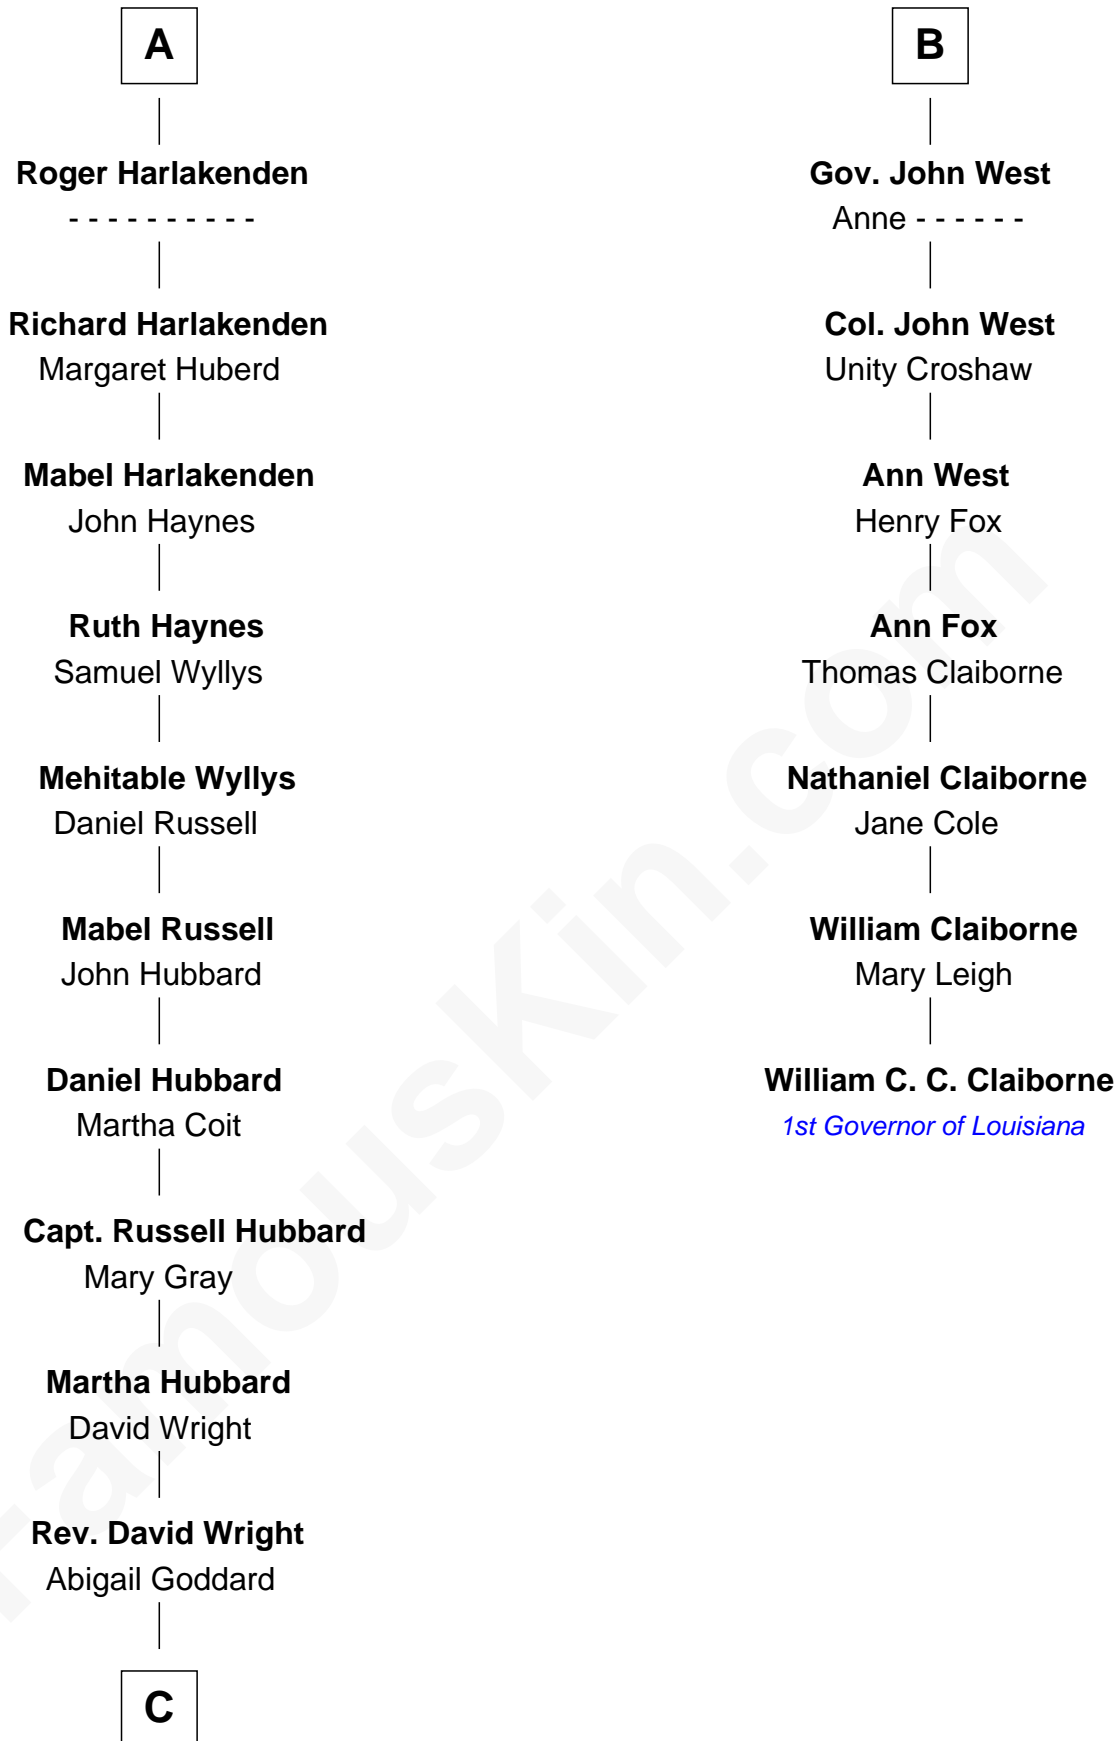

FamousKin.com
Relationship Chart of
Frank Lloyd Wright
American Architect

13th cousin 5 times removed of
William C. C. Claiborne
1st Governor of Louisiana

John of Gaunt
 Katherine Roet

C

William Carey Wright

Anna Lloyd Jones

Frank Lloyd Wright

American Architect

FamousKin.com