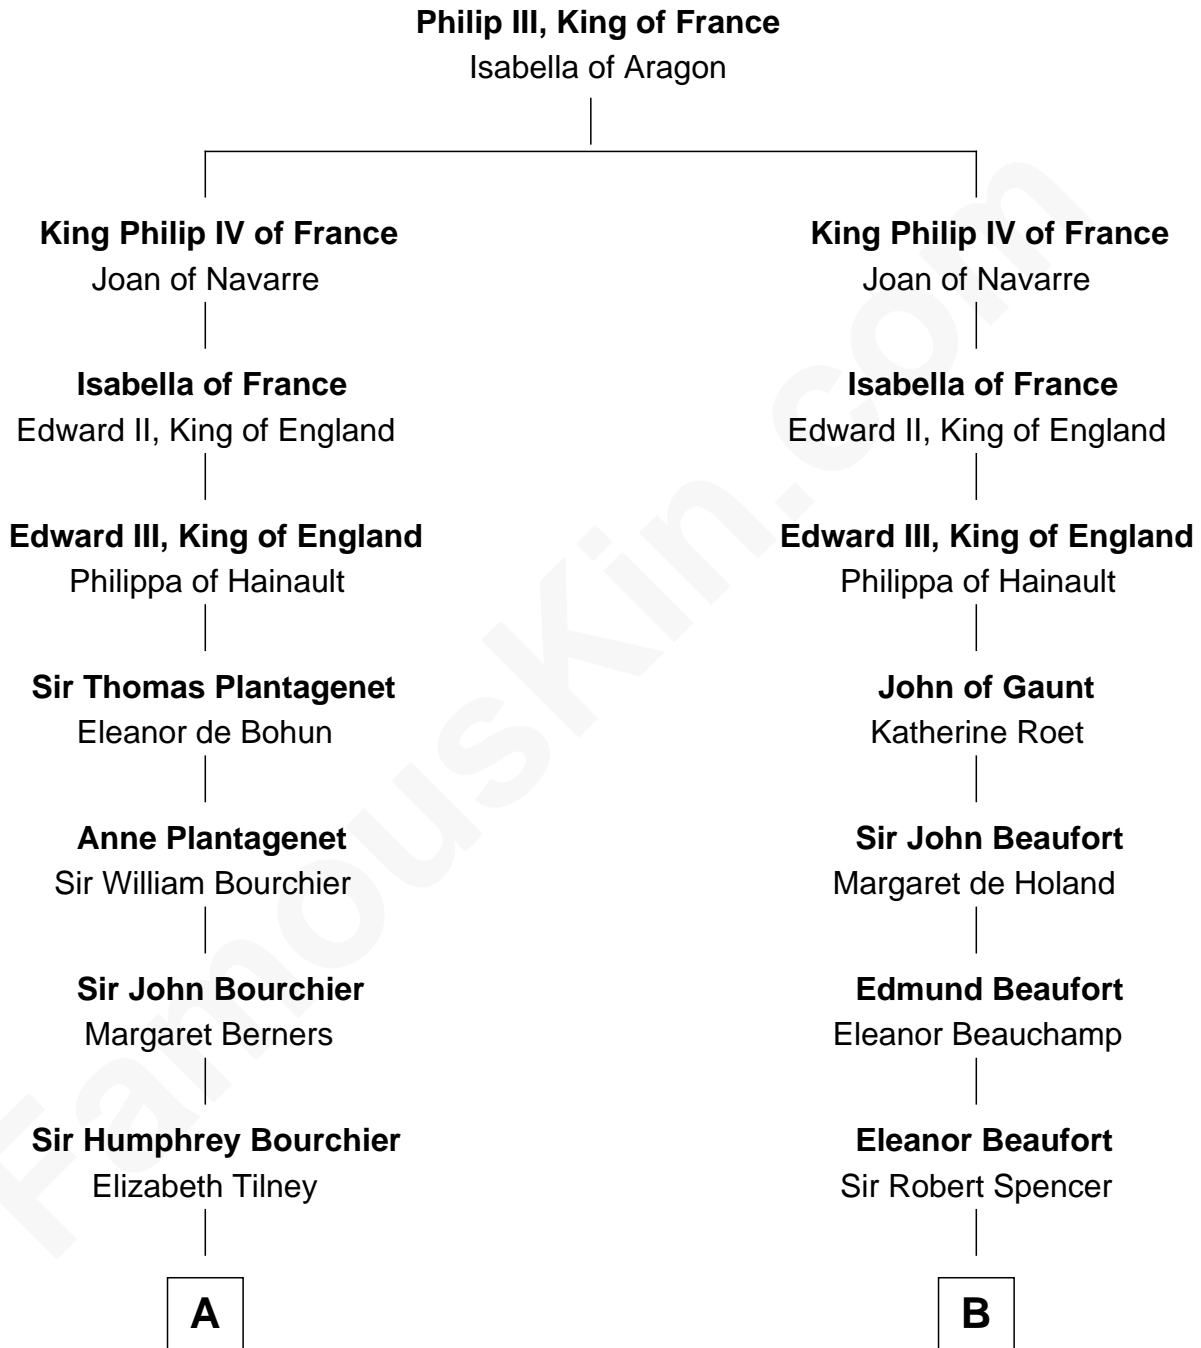

**FamousKin.com**  
**Relationship Chart of**  
**Frank Lloyd Wright**  
*American Architect*

17th cousin 4 times removed of  
**William C. C. Claiborne**  
*1st Governor of Louisiana*

**C**

—  
**Capt. Russell Hubbard**

Mary Gray

—  
**Martha Hubbard**

David Wright

—  
**Rev. David Wright**

Abigail Goddard

—  
**William Carey Wright**

Anna Lloyd Jones

—  
**Frank Lloyd Wright**