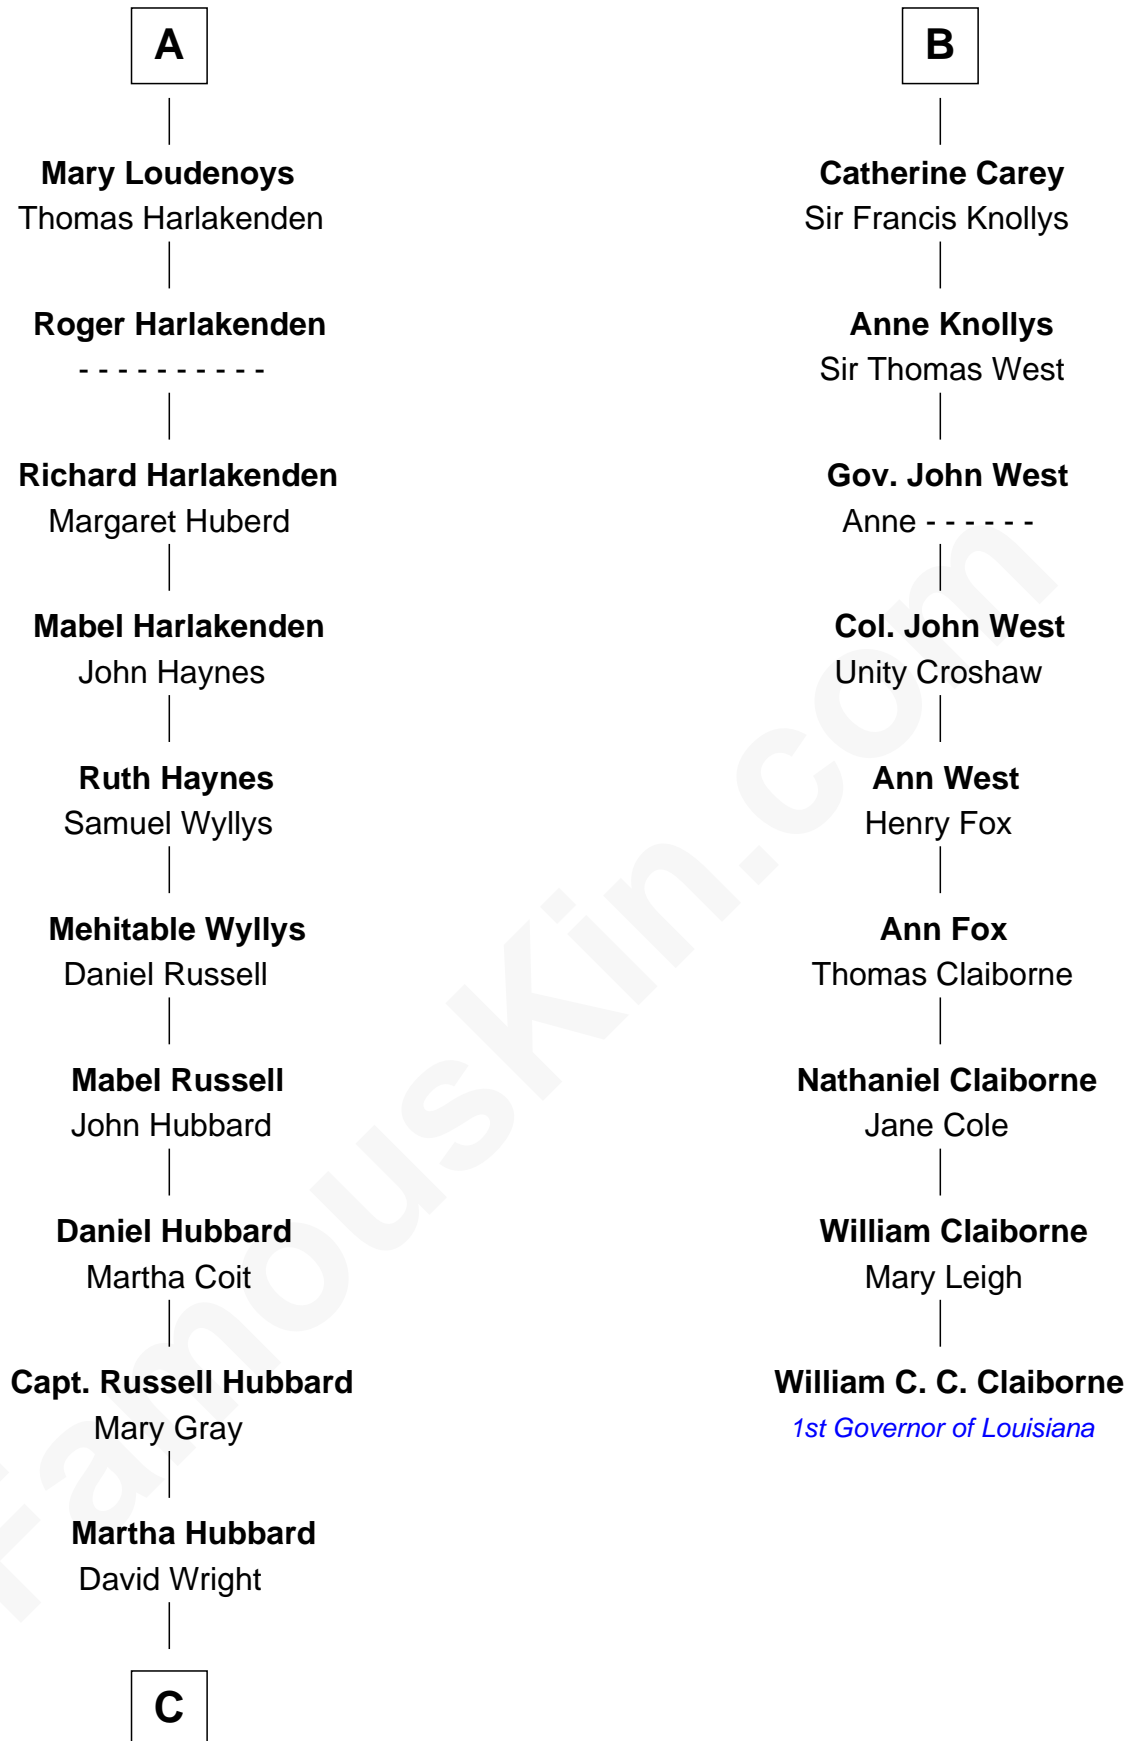

FamousKin.com
Relationship Chart of
Frank Lloyd Wright
American Architect

15th cousin 4 times removed of
William C. C. Claiborne
1st Governor of Louisiana

Sir William de Bohun
 Elizabeth de Badlesmere

C

—
Rev. David Wright

Abigail Goddard

—
William Carey Wright

Anna Lloyd Jones

—
Frank Lloyd Wright

American Architect

FamousKin.com