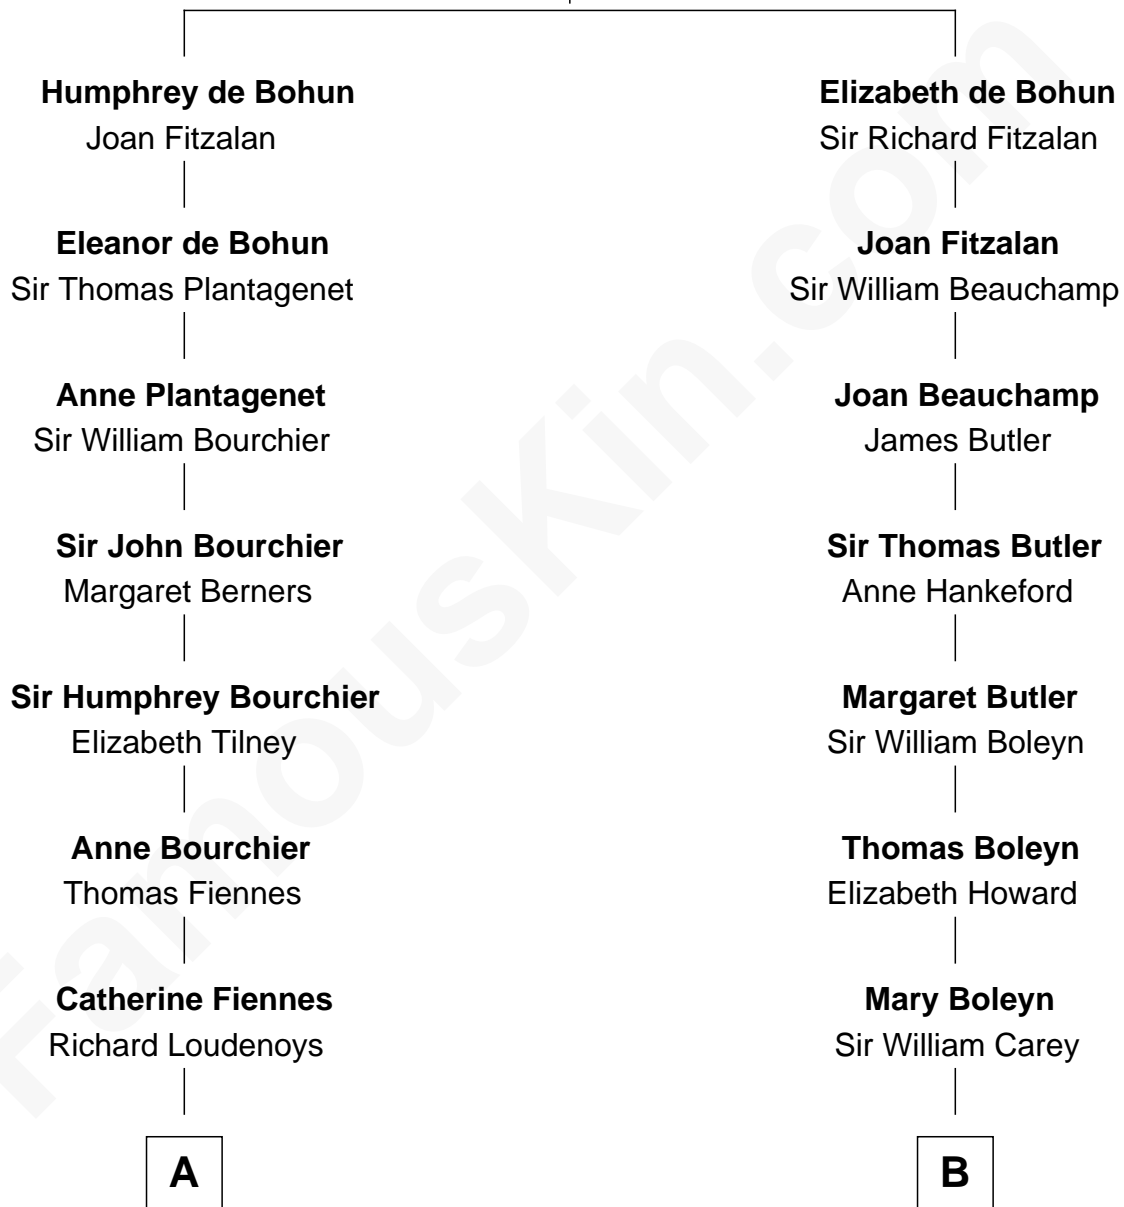

FamousKin.com
Relationship Chart of
Frank Lloyd Wright
American Architect

15th cousin 4 times removed of
William C. C. Claiborne
1st Governor of Louisiana

Sir William de Bohun
 Elizabeth de Badlesmere

C

—
Rev. David Wright

Abigail Goddard

—
William Carey Wright

Anna Lloyd Jones

—
Frank Lloyd Wright

American Architect

FamousKin.com