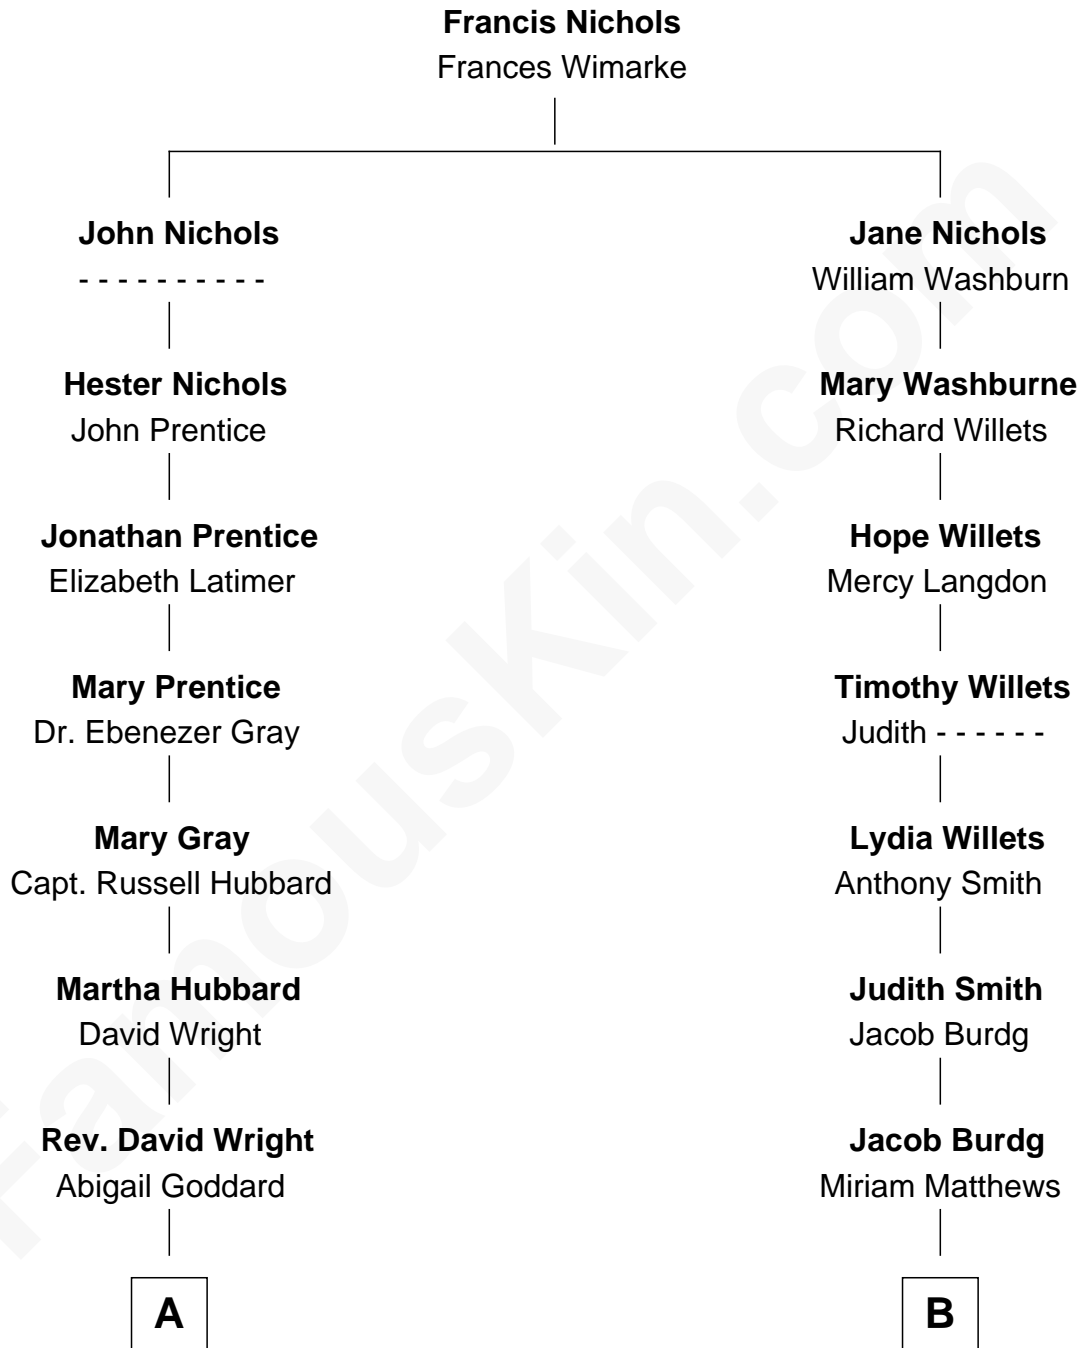

FamousKin.com
Relationship Chart of
Frank Lloyd Wright
American Architect

8th cousin 2 times removed of
Richard Nixon
37th U.S. President

A

William Carey Wright

Anna Lloyd Jones

Frank Lloyd Wright

American Architect

B

Oliver Burdg

Jane M. Hemingway

Almira Park Burdg

Franklin Milhous

Hannah Milhous

Francis Anthony Nixon

Richard Nixon

37th U.S. President

FamousKin.com