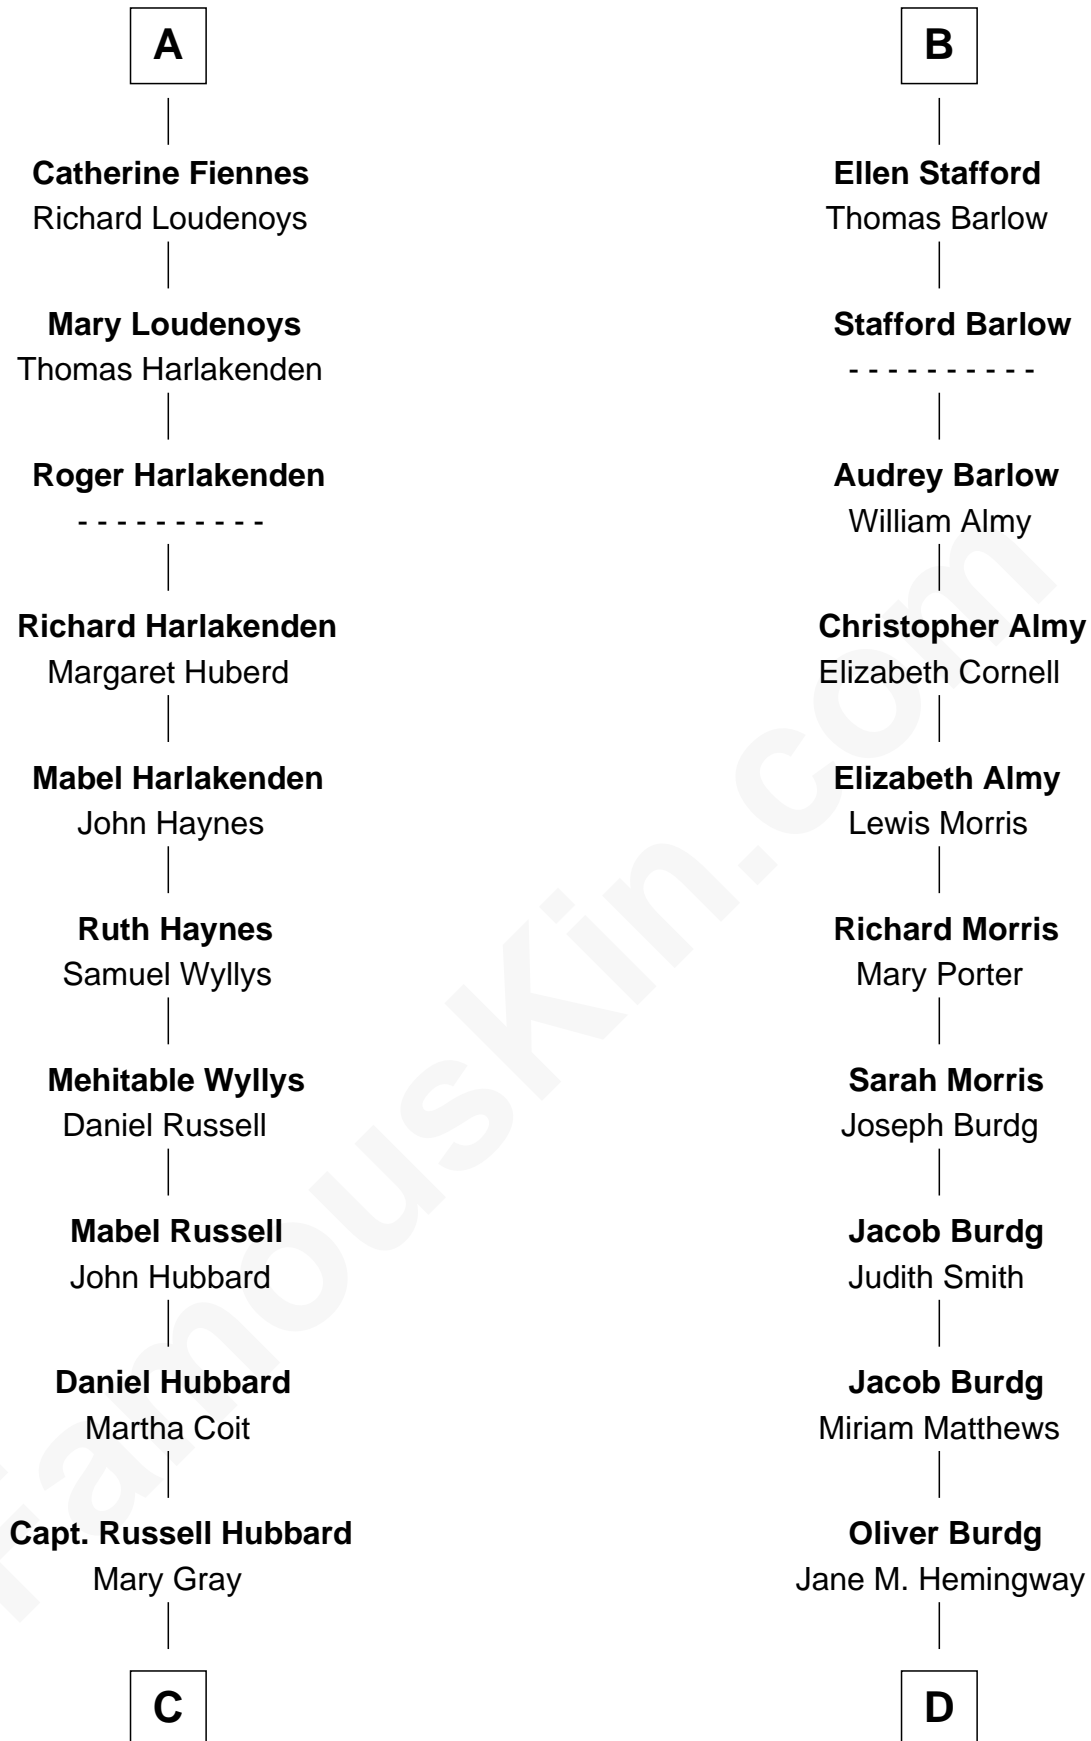

FamousKin.com
Relationship Chart of
Frank Lloyd Wright
American Architect

19th cousin 1 time removed of

Richard Nixon
37th U.S. President

Ralph de Stafford

C

Martha Hubbard

David Wright

Rev. David Wright

Abigail Goddard

William Carey Wright

Anna Lloyd Jones

Frank Lloyd Wright

American Architect

D

Almira Park Burdg

Franklin Milhous

Hannah Milhous

Francis Anthony Nixon

Richard Nixon

37th U.S. President