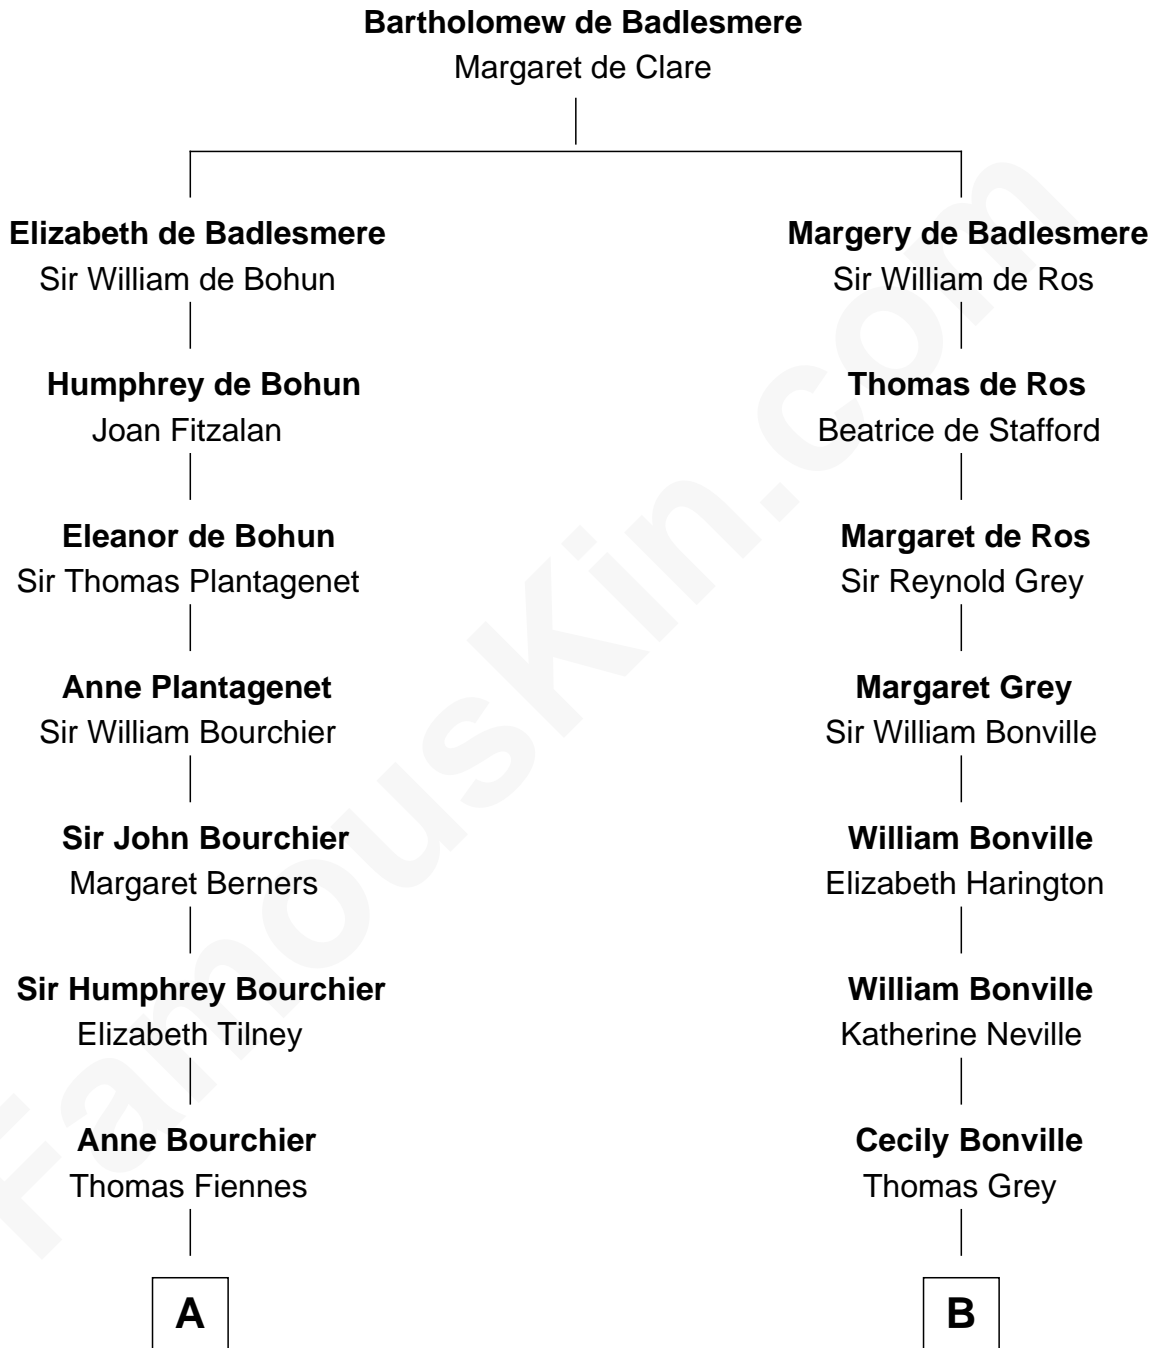

# FamousKin.com Relationship Chart of

**Frank Lloyd Wright**

*American Architect*

20th cousin of

**Humphrey Bogart**

*Movie Actor*

**C**

**Martha Hubbard**

David Wright

**Rev. David Wright**

Abigail Goddard

**William Carey Wright**

Anna Lloyd Jones

**Frank Lloyd Wright**

*American Architect*

**D**

**Elizabeth Rogers Perkins**

Harvey Humphrey

**John Perkins Humphrey**

Frances Dewey Churchill

**Maud Humphrey**

Dr. Belmont Deforest Bogart

**Humphrey Bogart**

*Movie Actor*