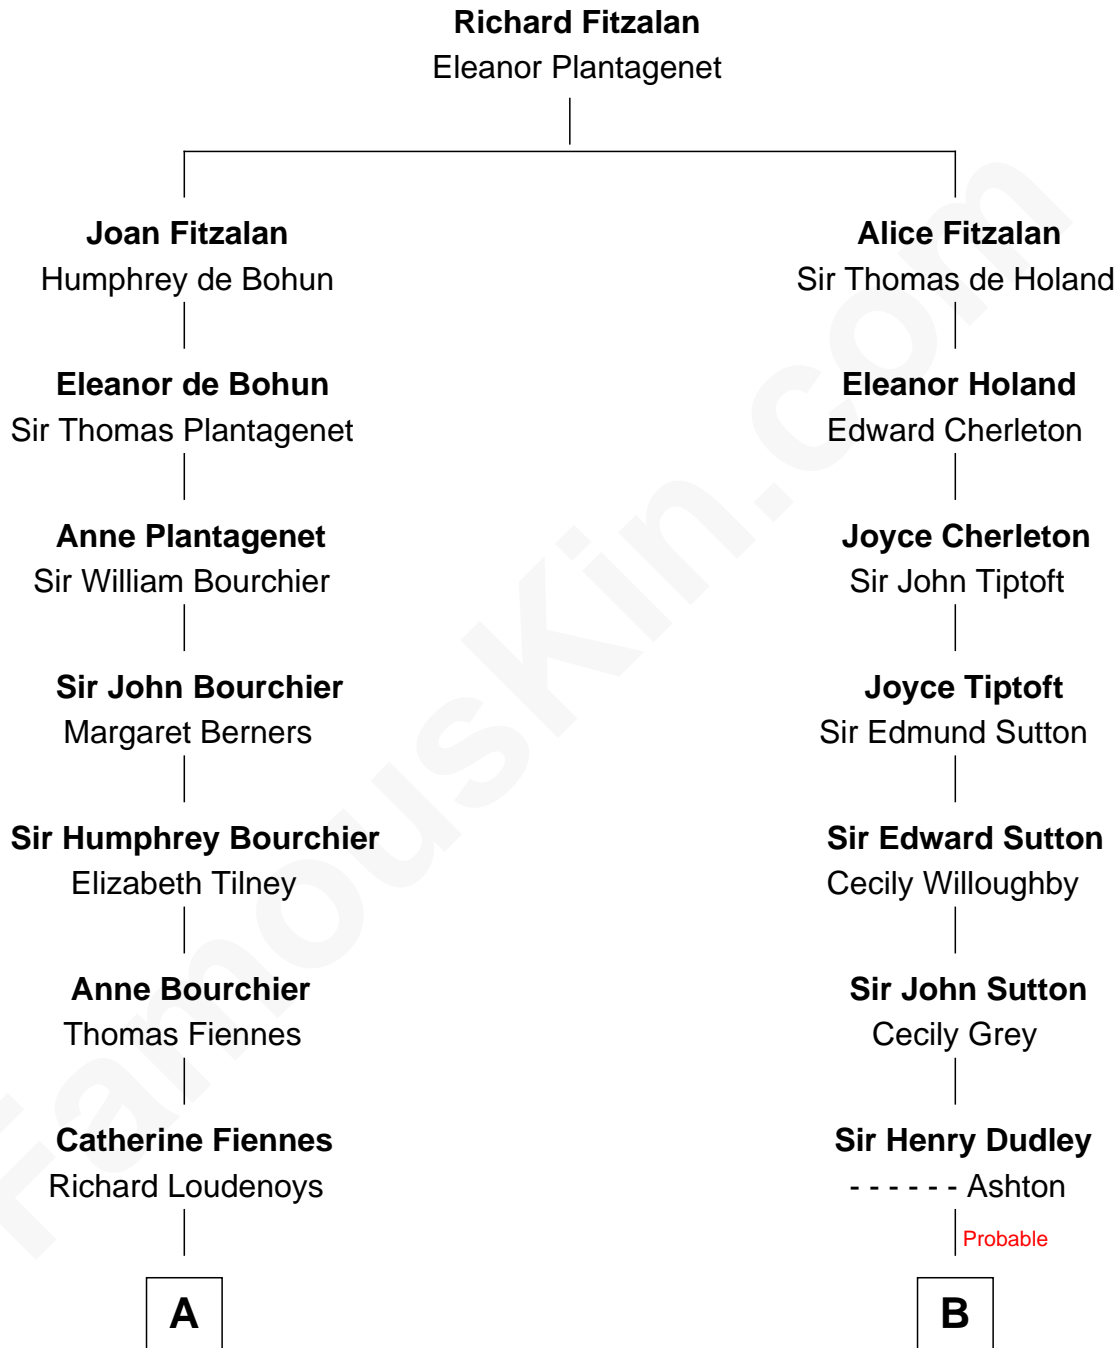

FamousKin.com
Relationship Chart of
Frank Lloyd Wright
American Architect

18th cousin 1 time removed of
Humphrey Bogart
Movie Actor

C

Rev. David Wright

Abigail Goddard

William Carey Wright

Anna Lloyd Jones

Frank Lloyd Wright

American Architect

D

Maud Humphrey

Dr. Belmont Deforest Bogart

Humphrey Bogart

Movie Actor

FamousKin.com