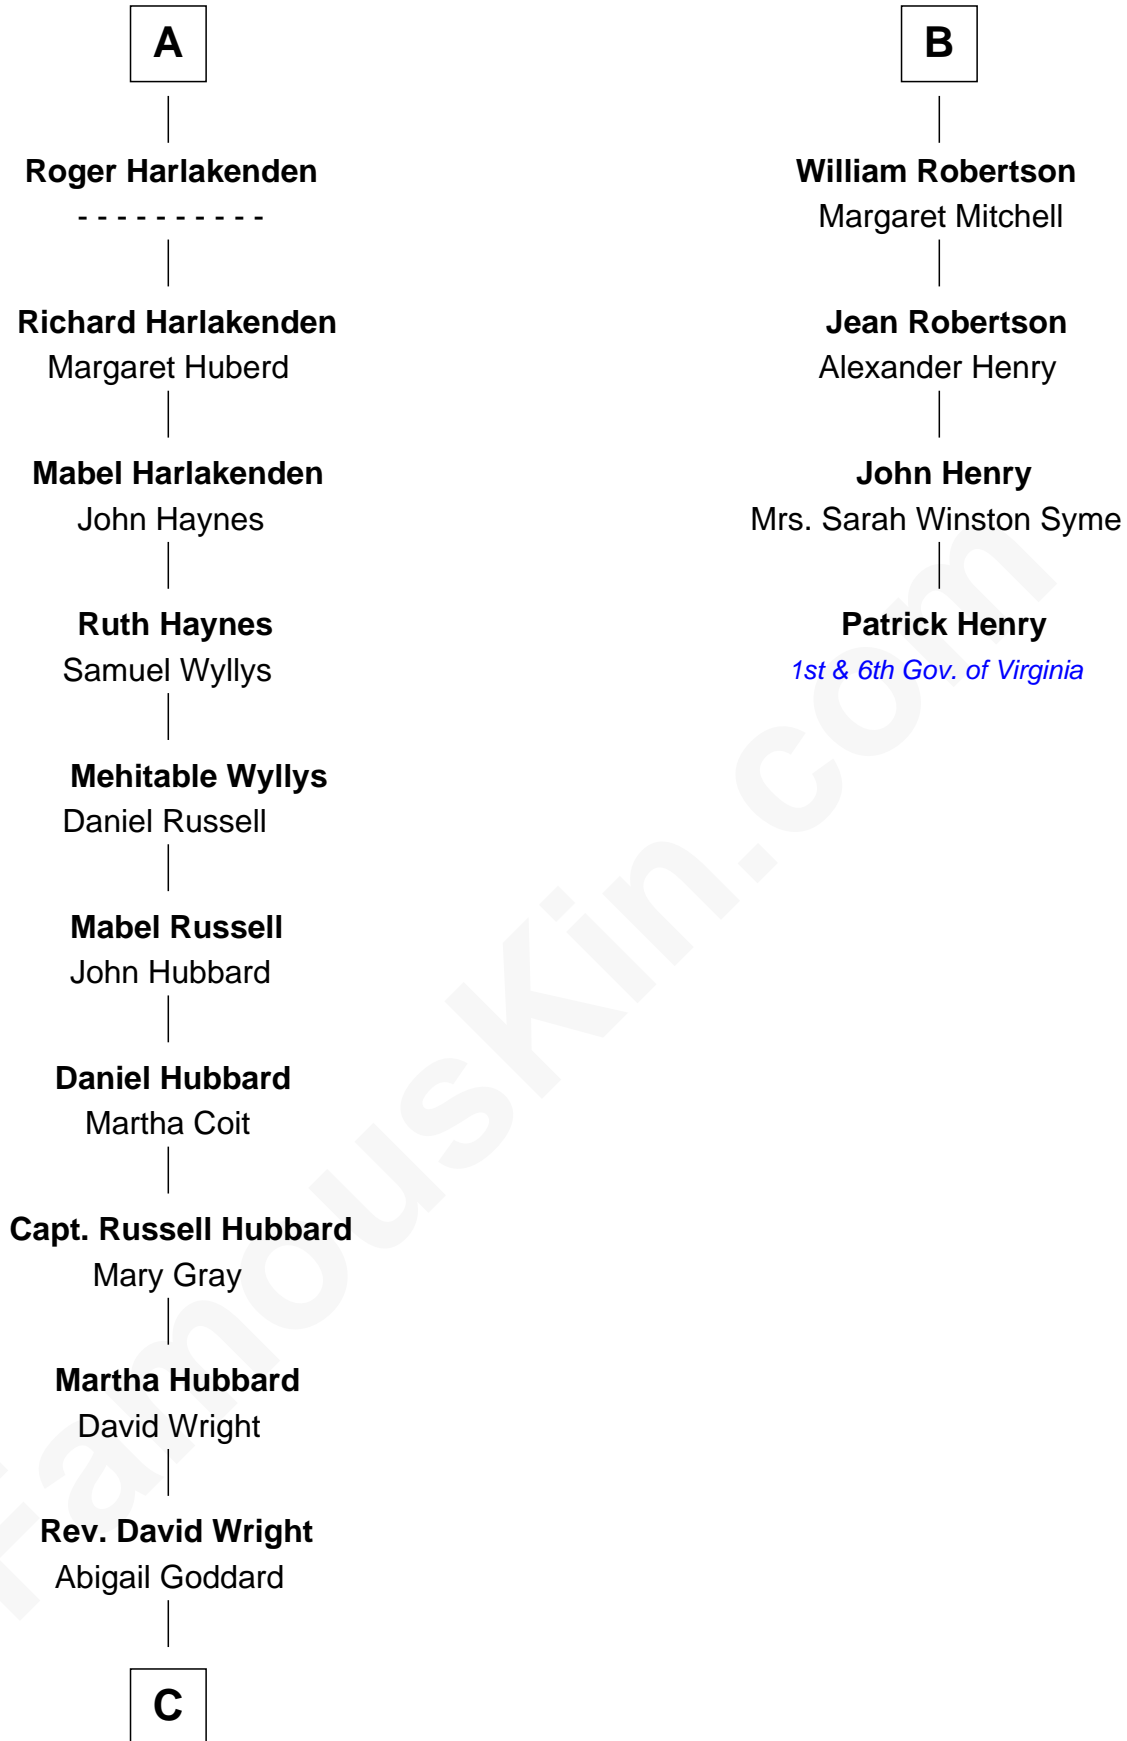

FamousKin.com
Relationship Chart of
Frank Lloyd Wright
American Architect

10th cousin 8 times removed of
Patrick Henry
1st and 6th Governor of Virginia

C

William Carey Wright

Anna Lloyd Jones

Frank Lloyd Wright