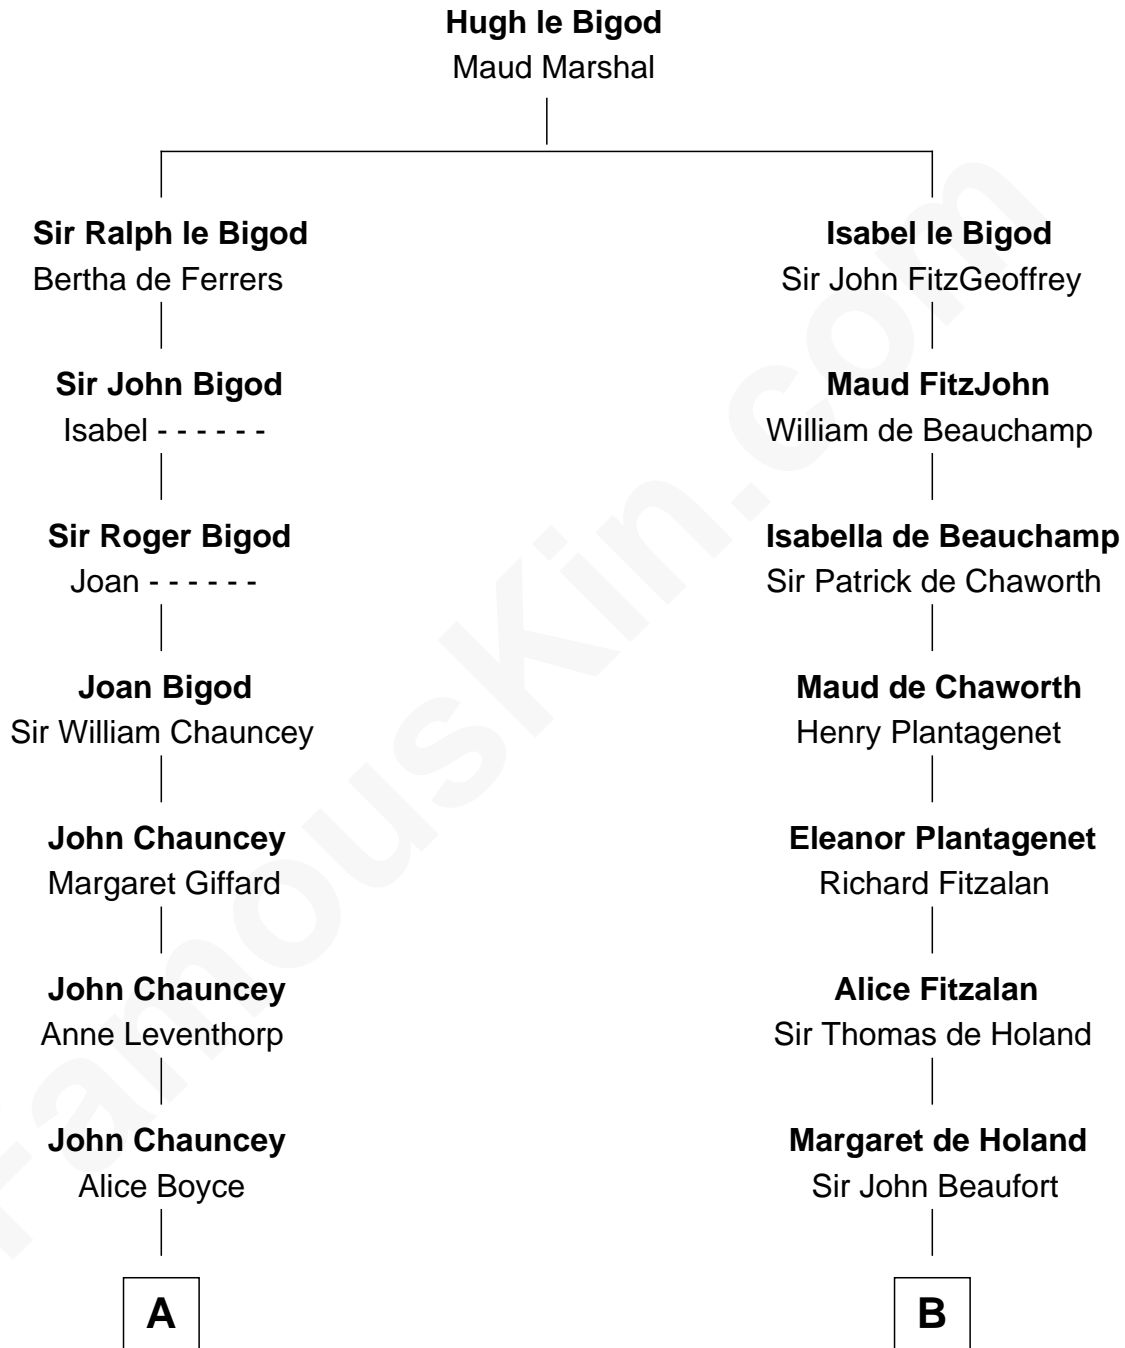

FamousKin.com
Relationship Chart of
Frank Lloyd Wright
American Architect

16th cousin 5 times removed of
Patrick Henry
1st and 6th Governor of Virginia

FamousKin.com