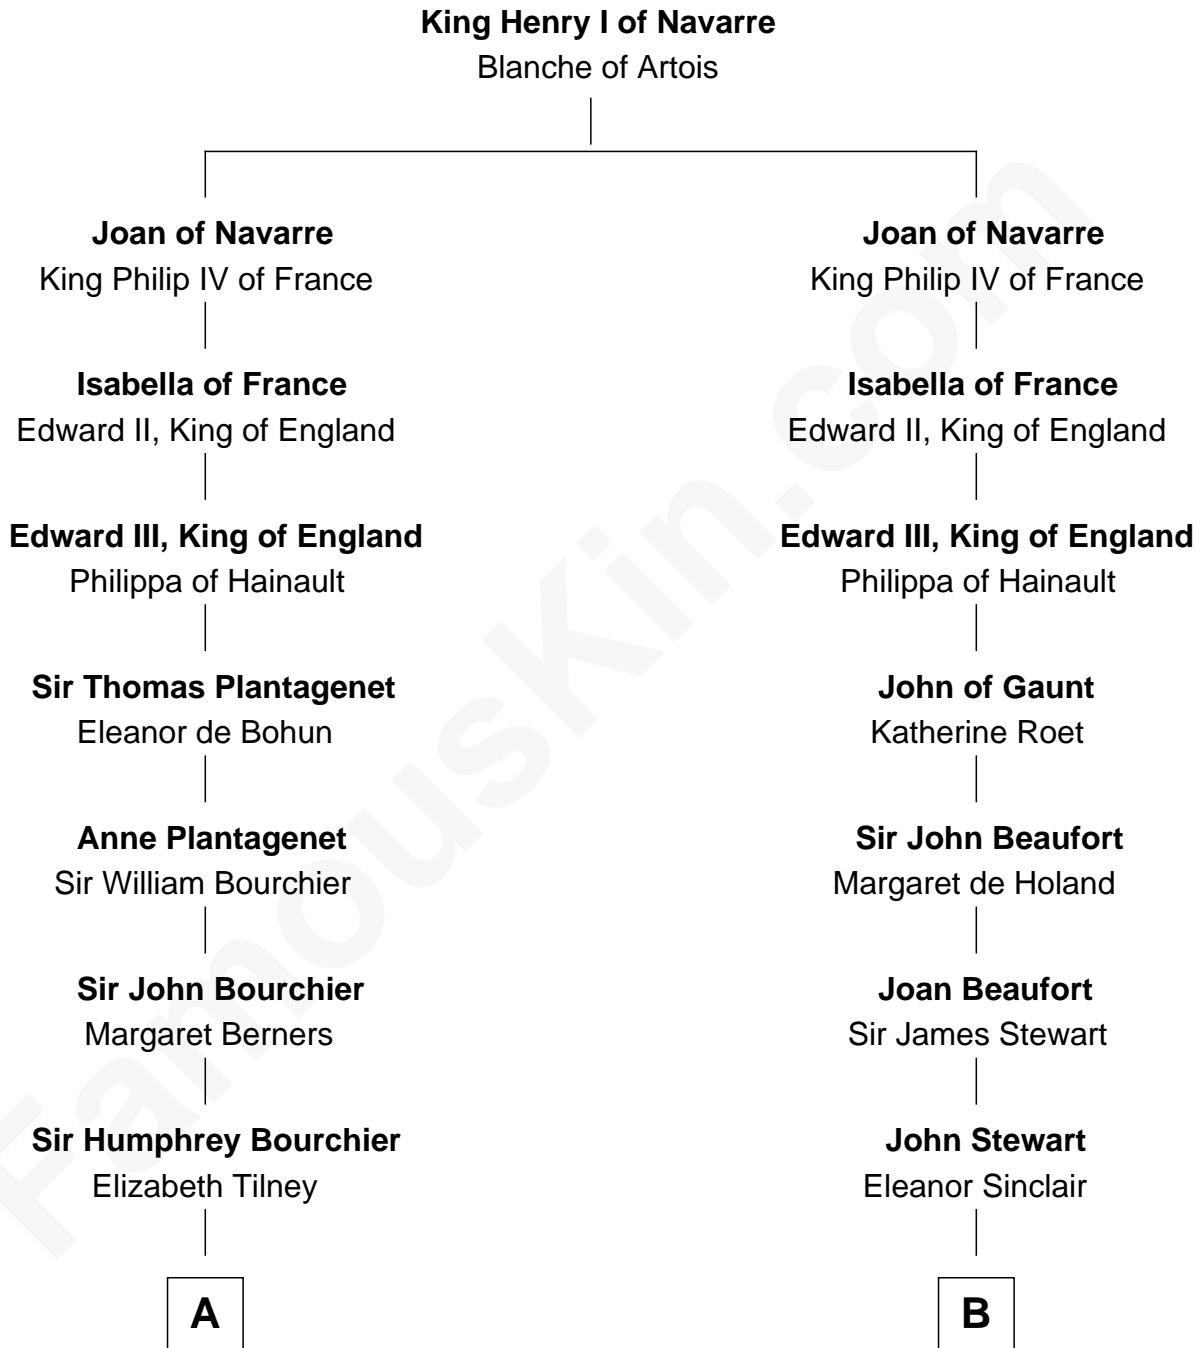

FamousKin.com
Relationship Chart of
Frank Lloyd Wright
American Architect

14th cousin 7 times removed of
Patrick Henry
1st and 6th Governor of Virginia

FamousKin.com